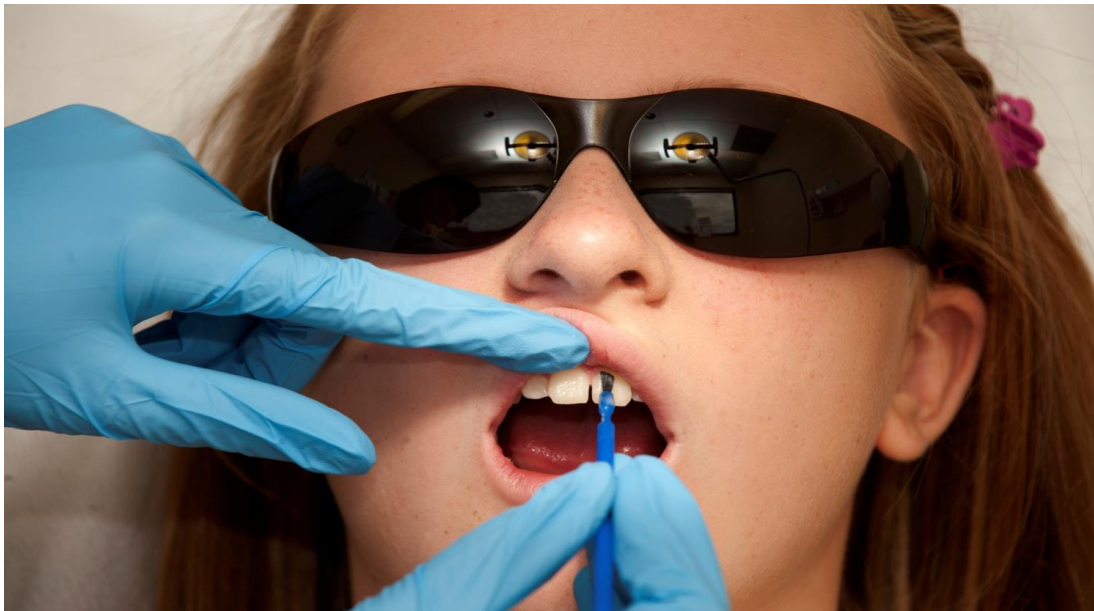

Fluoride Varnish

A Simple Treatment to Protect Teeth.

Fluoride applied to teeth strengthens tooth enamel and helps prevent, stop and reverse cavities. Painted on the tooth, this high fluoride concentration product helps strengthen the outer enamel (outer layer of the tooth).

Fluoride Varnish Application:

- Takes a few minutes to apply and dries quickly
- Does not taste bad
- Can temporarily reduce tooth sensitivity

After the fluoride varnish application:

- Teeth will have a white appearance and feel sticky for 24 hours
- Do not eat hot, hard or sticky foods for the rest of the day
- Do not brush your teeth until the next morning

How long does fluoride varnish last?

- The fluoride keeps working for several months to protect and strengthen teeth
- Works best if applied at least 2 times a year

For more information talk to your dentist or dental hygienist or call Ottawa Public Health at 613-580-6744.