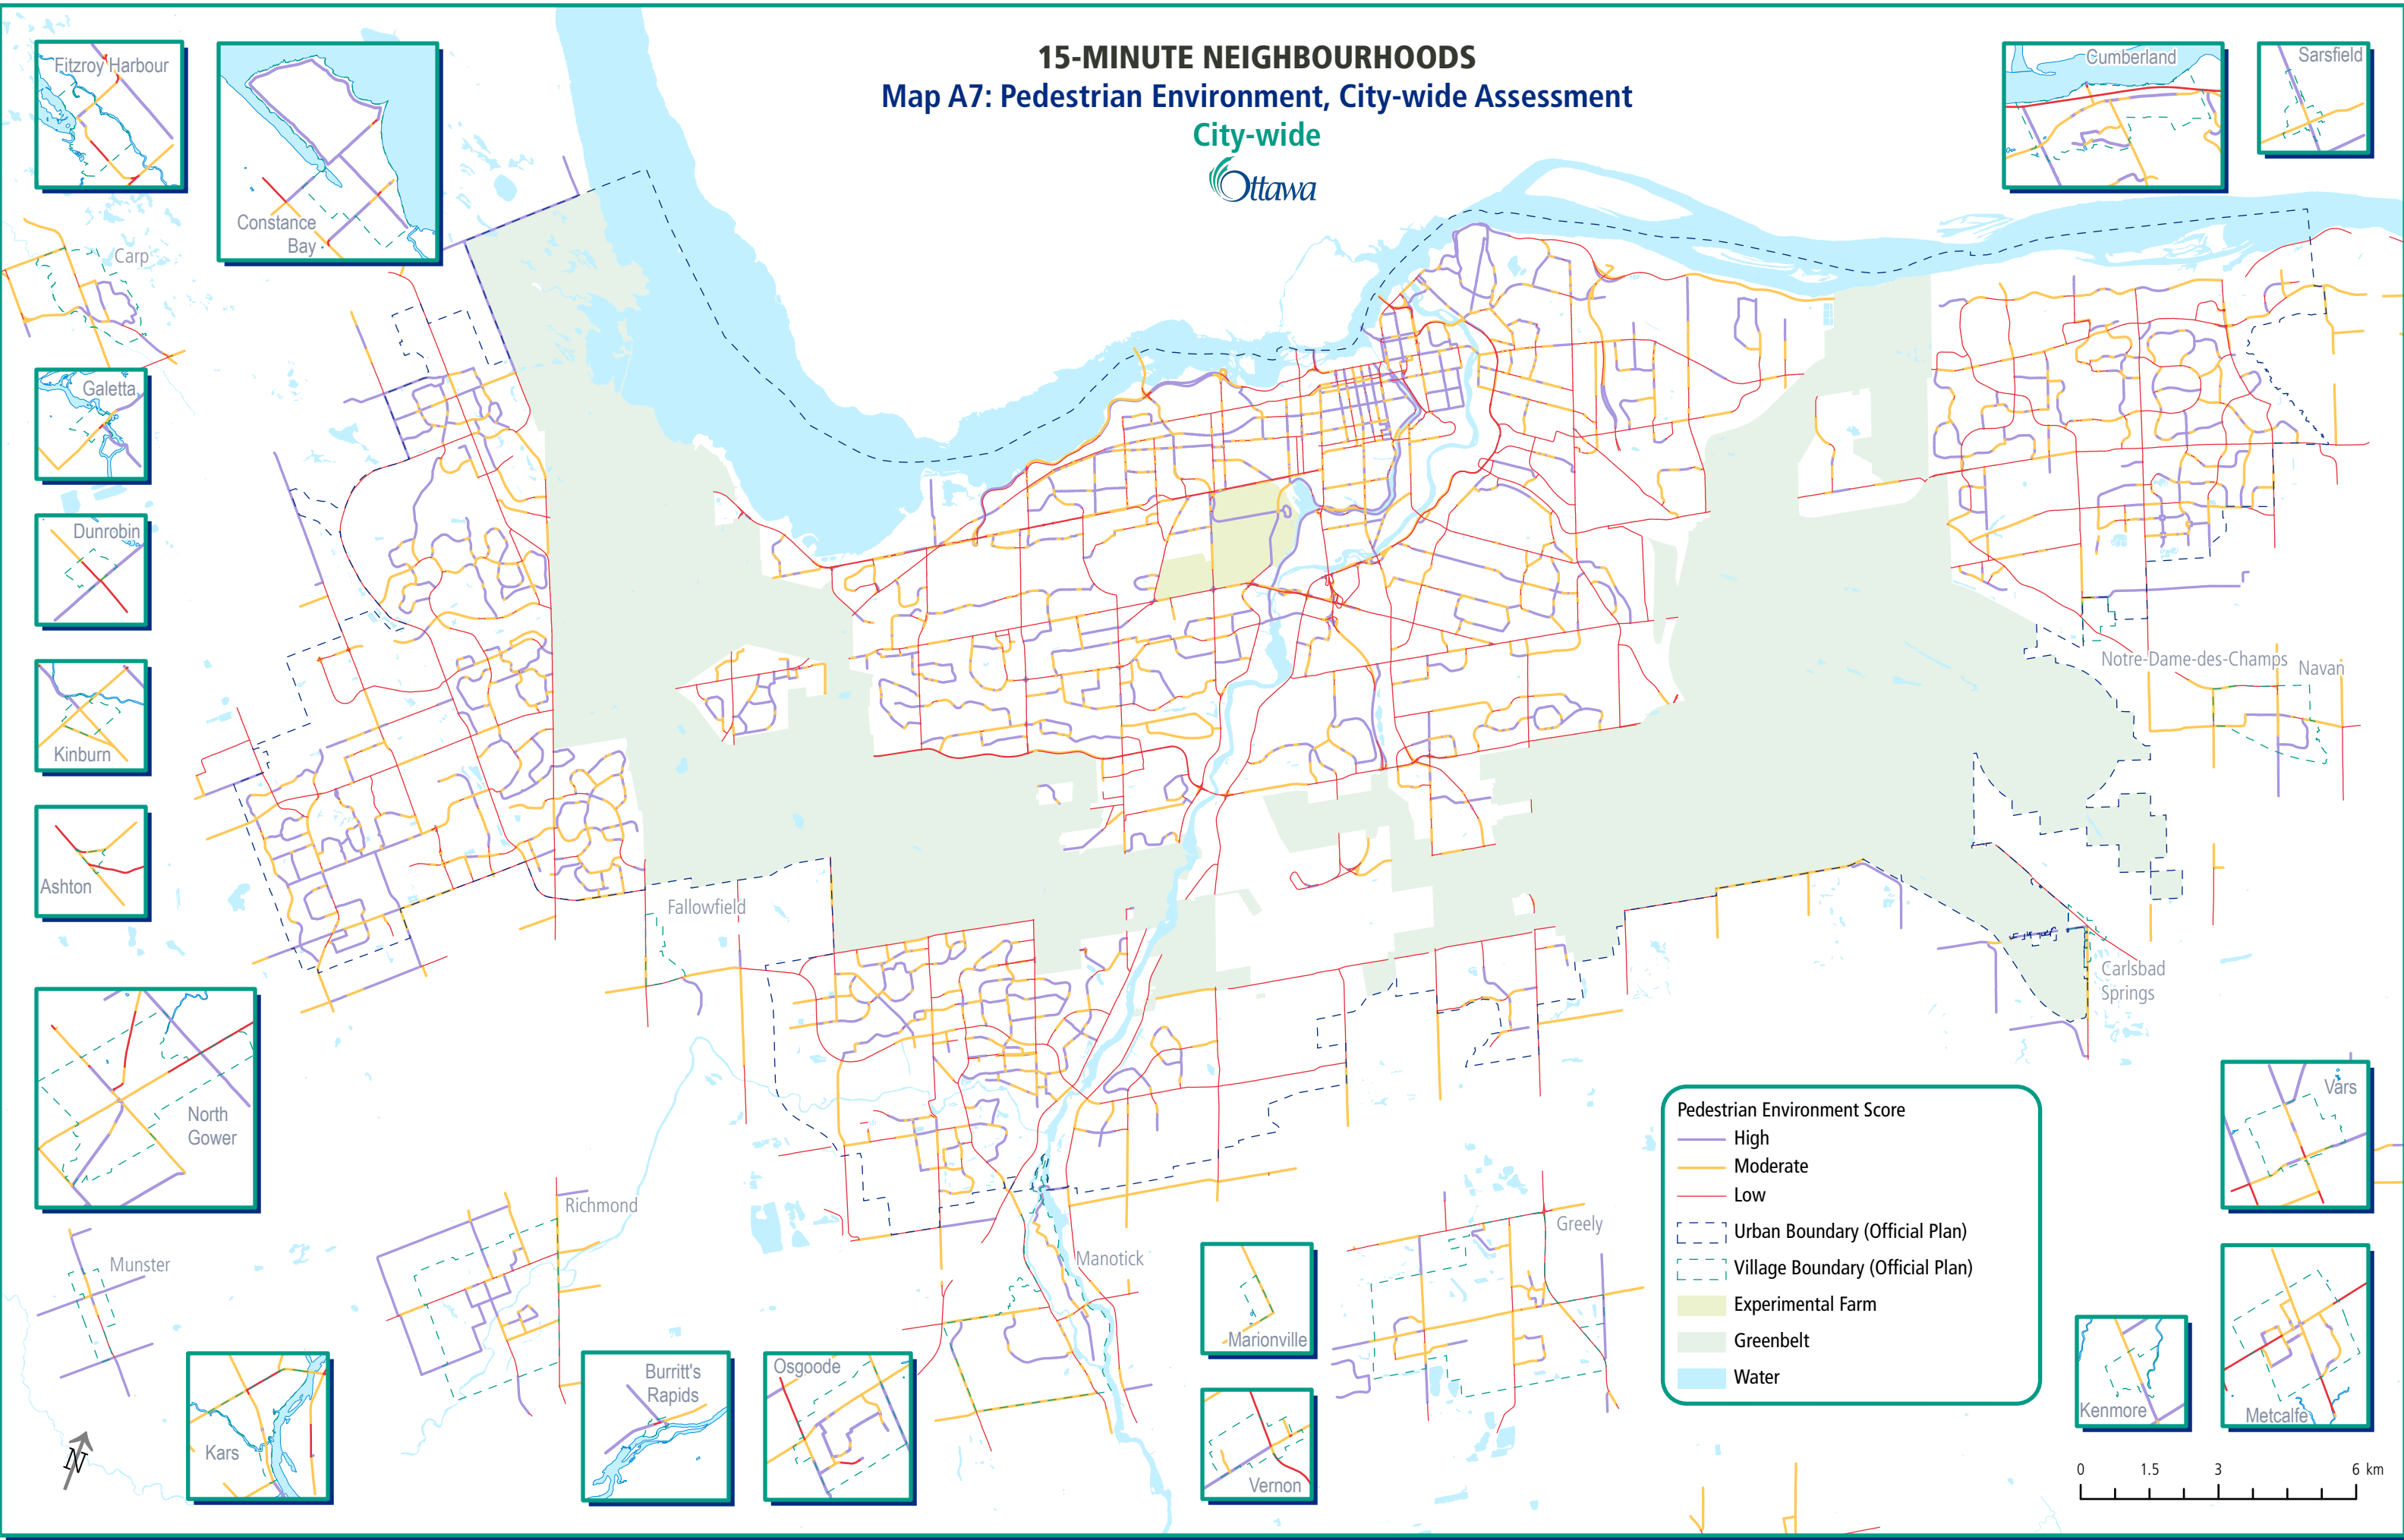

15-MINUTE NEIGHBOURHOODS

Map A7: Pedestrian Environment, City-wide Assessment

City-wide

Pedestrian Environment Score

- High
- Moderate
- Low
- Urban Boundary (Official Plan)
- Village Boundary (Official Plan)
- Experimental Farm
- Greenbelt
- Water