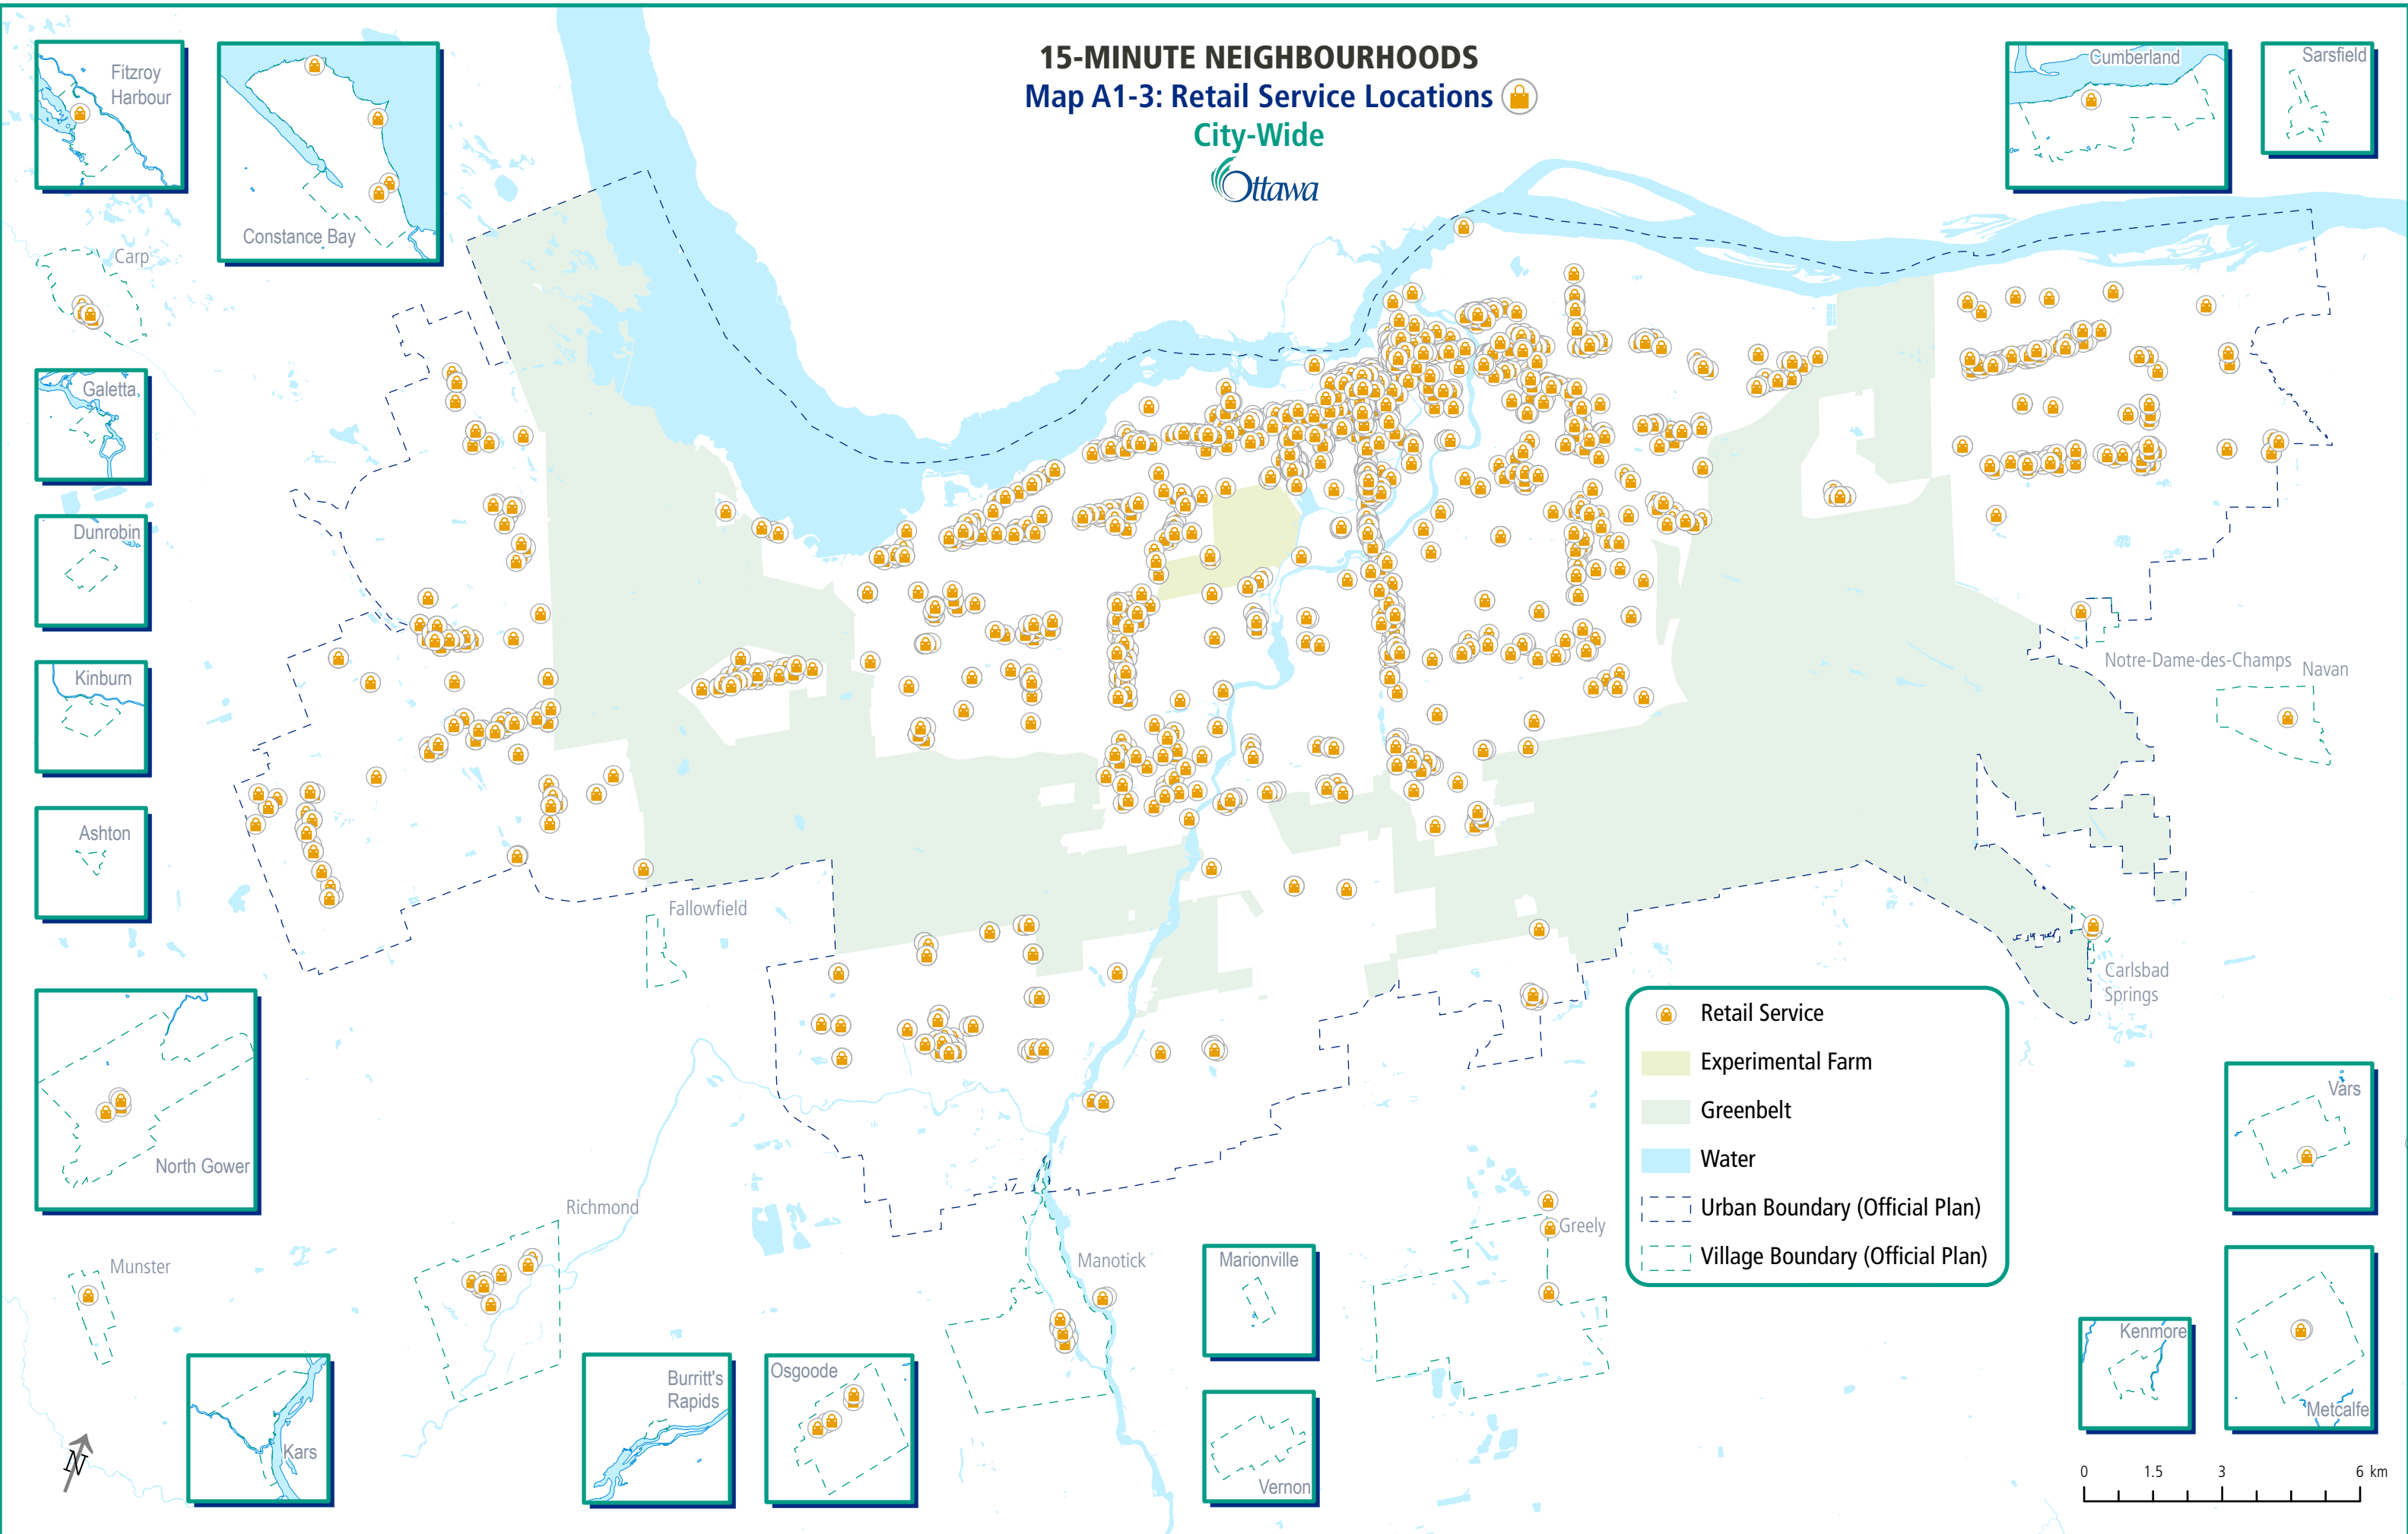

15-MINUTE NEIGHBOURHOODS

Map A1-3: Retail Service Locations

City-Wide
Ottawa

- Retail Service
- Experimental Farm
- Greenbelt
- Water
- Urban Boundary (Official Plan)
- Village Boundary (Official Plan)