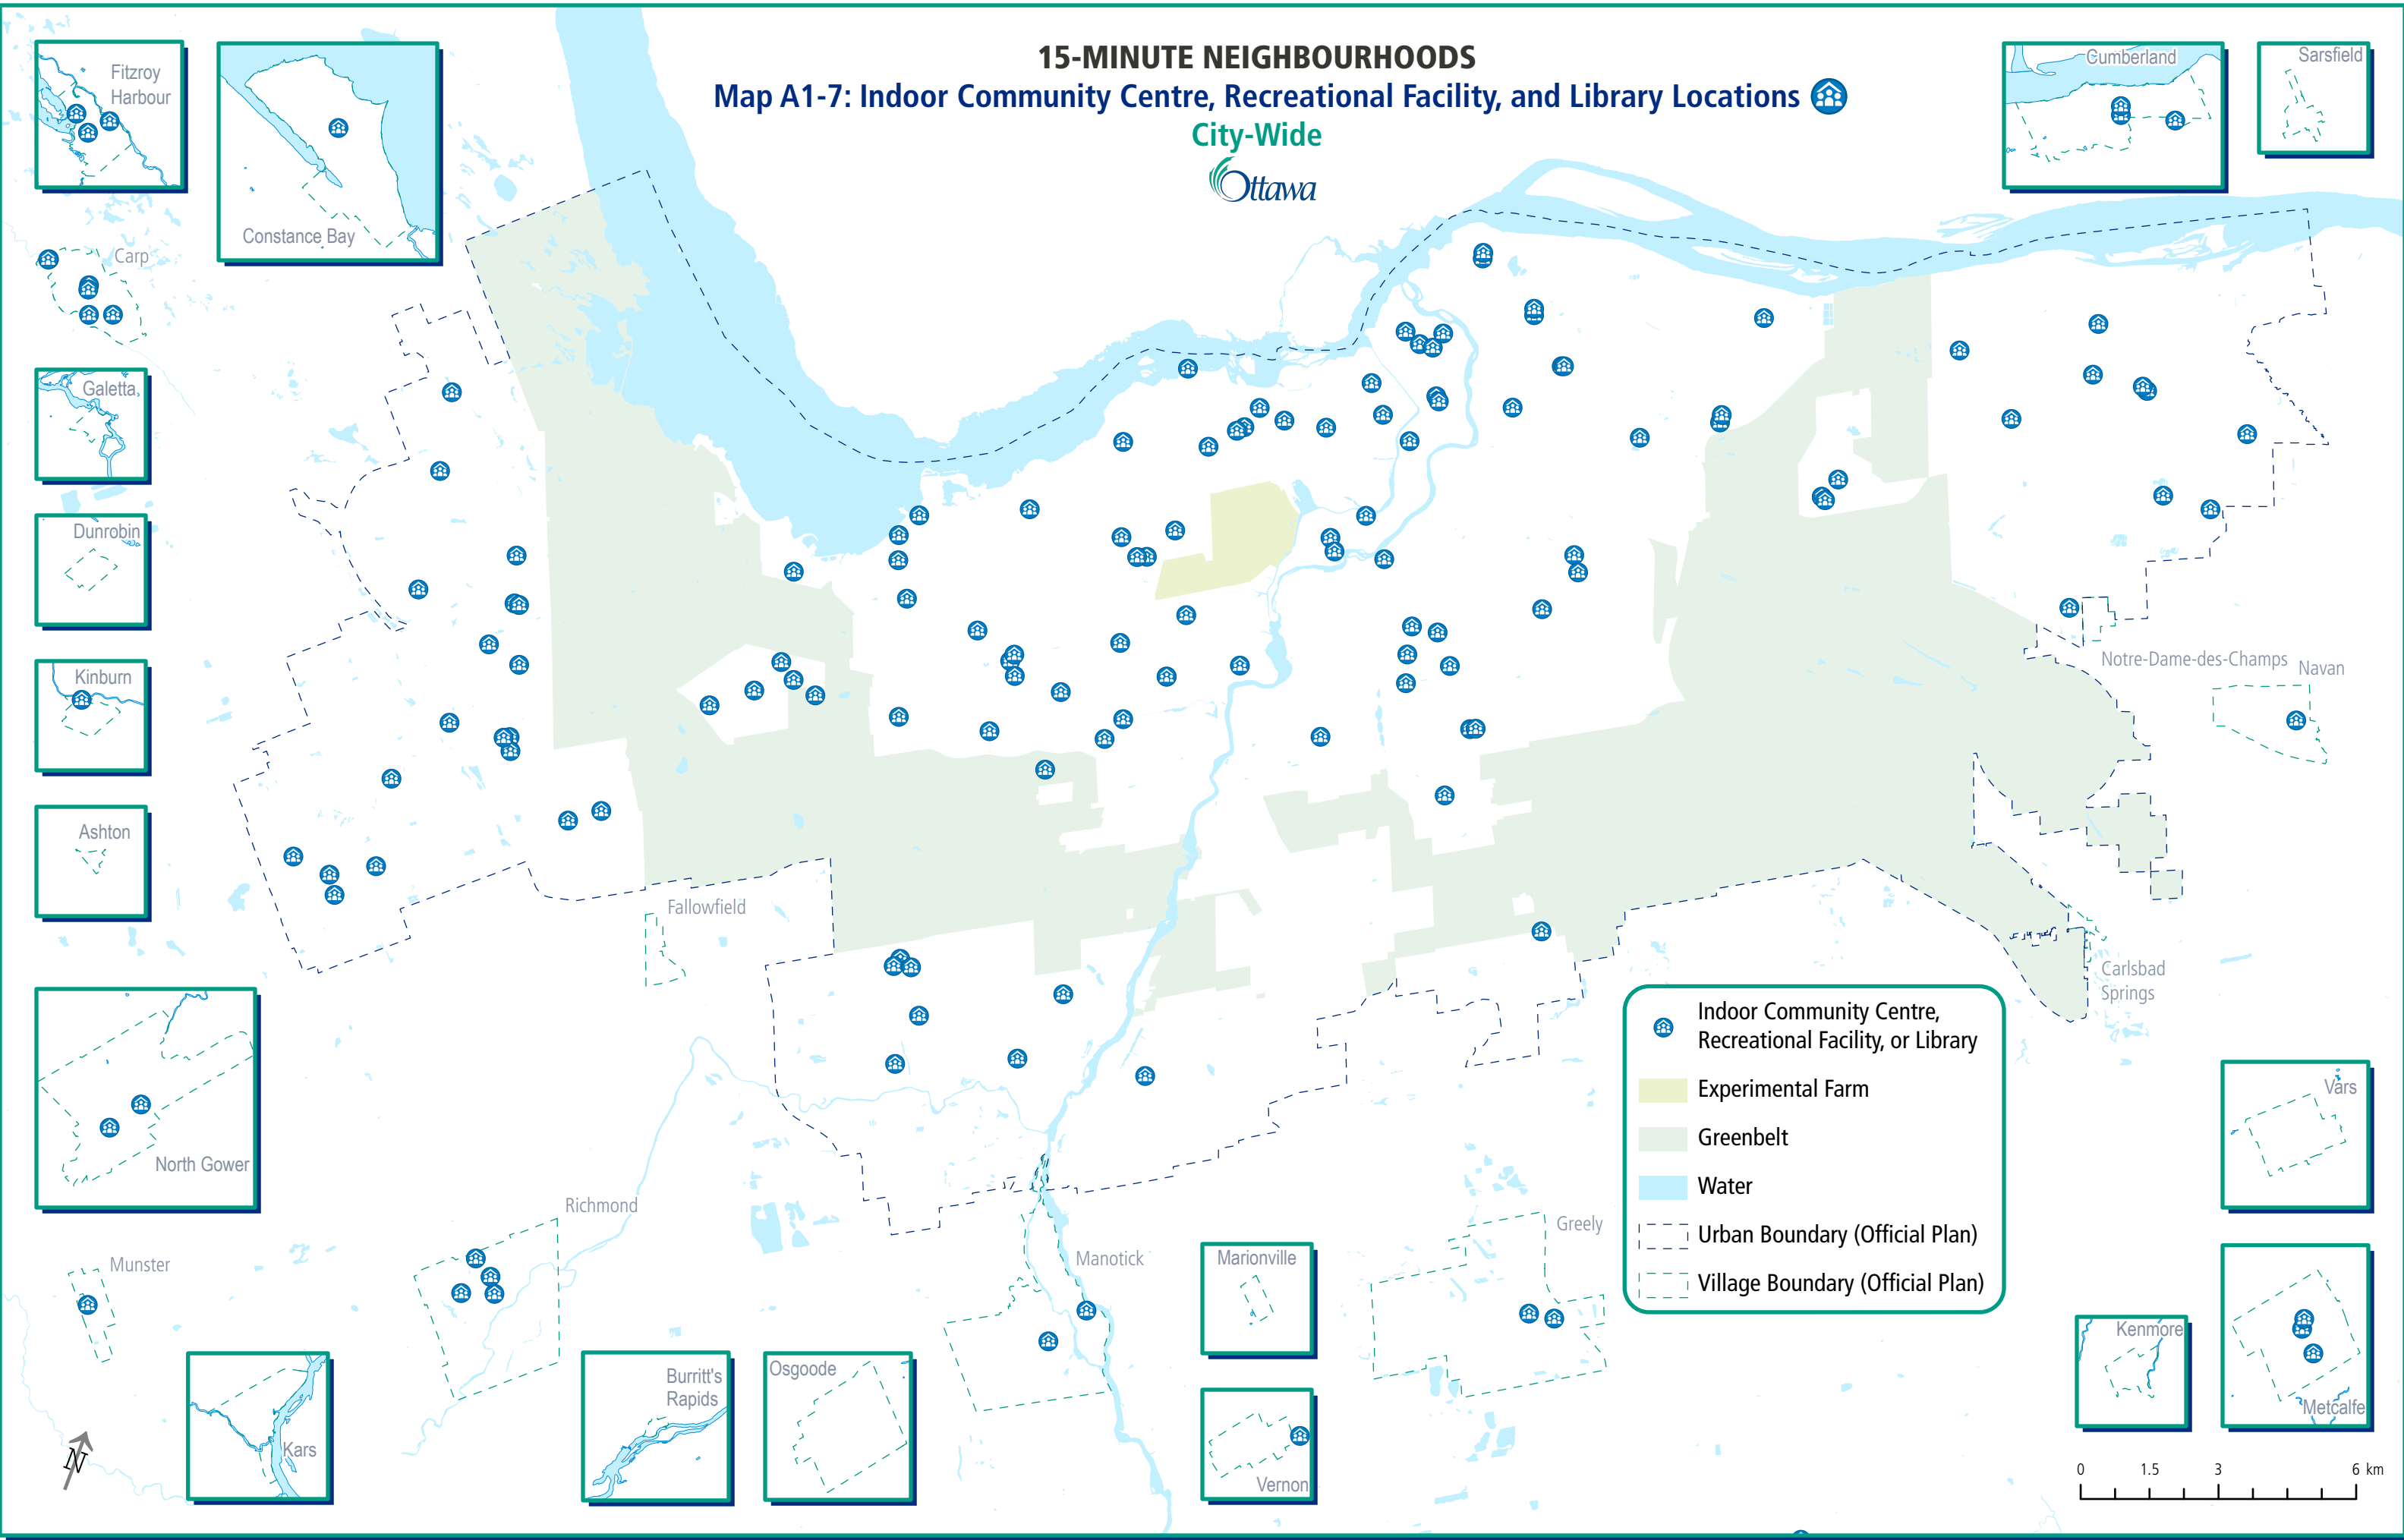

15-MINUTE NEIGHBOURHOODS

Map A1-7: Indoor Community Centre, Recreational Facility, and Library Locations

- Indoor Community Centre, Recreational Facility, or Library
- Experimental Farm
- Greenbelt
- Water
- Urban Boundary (Official Plan)
- Village Boundary (Official Plan)