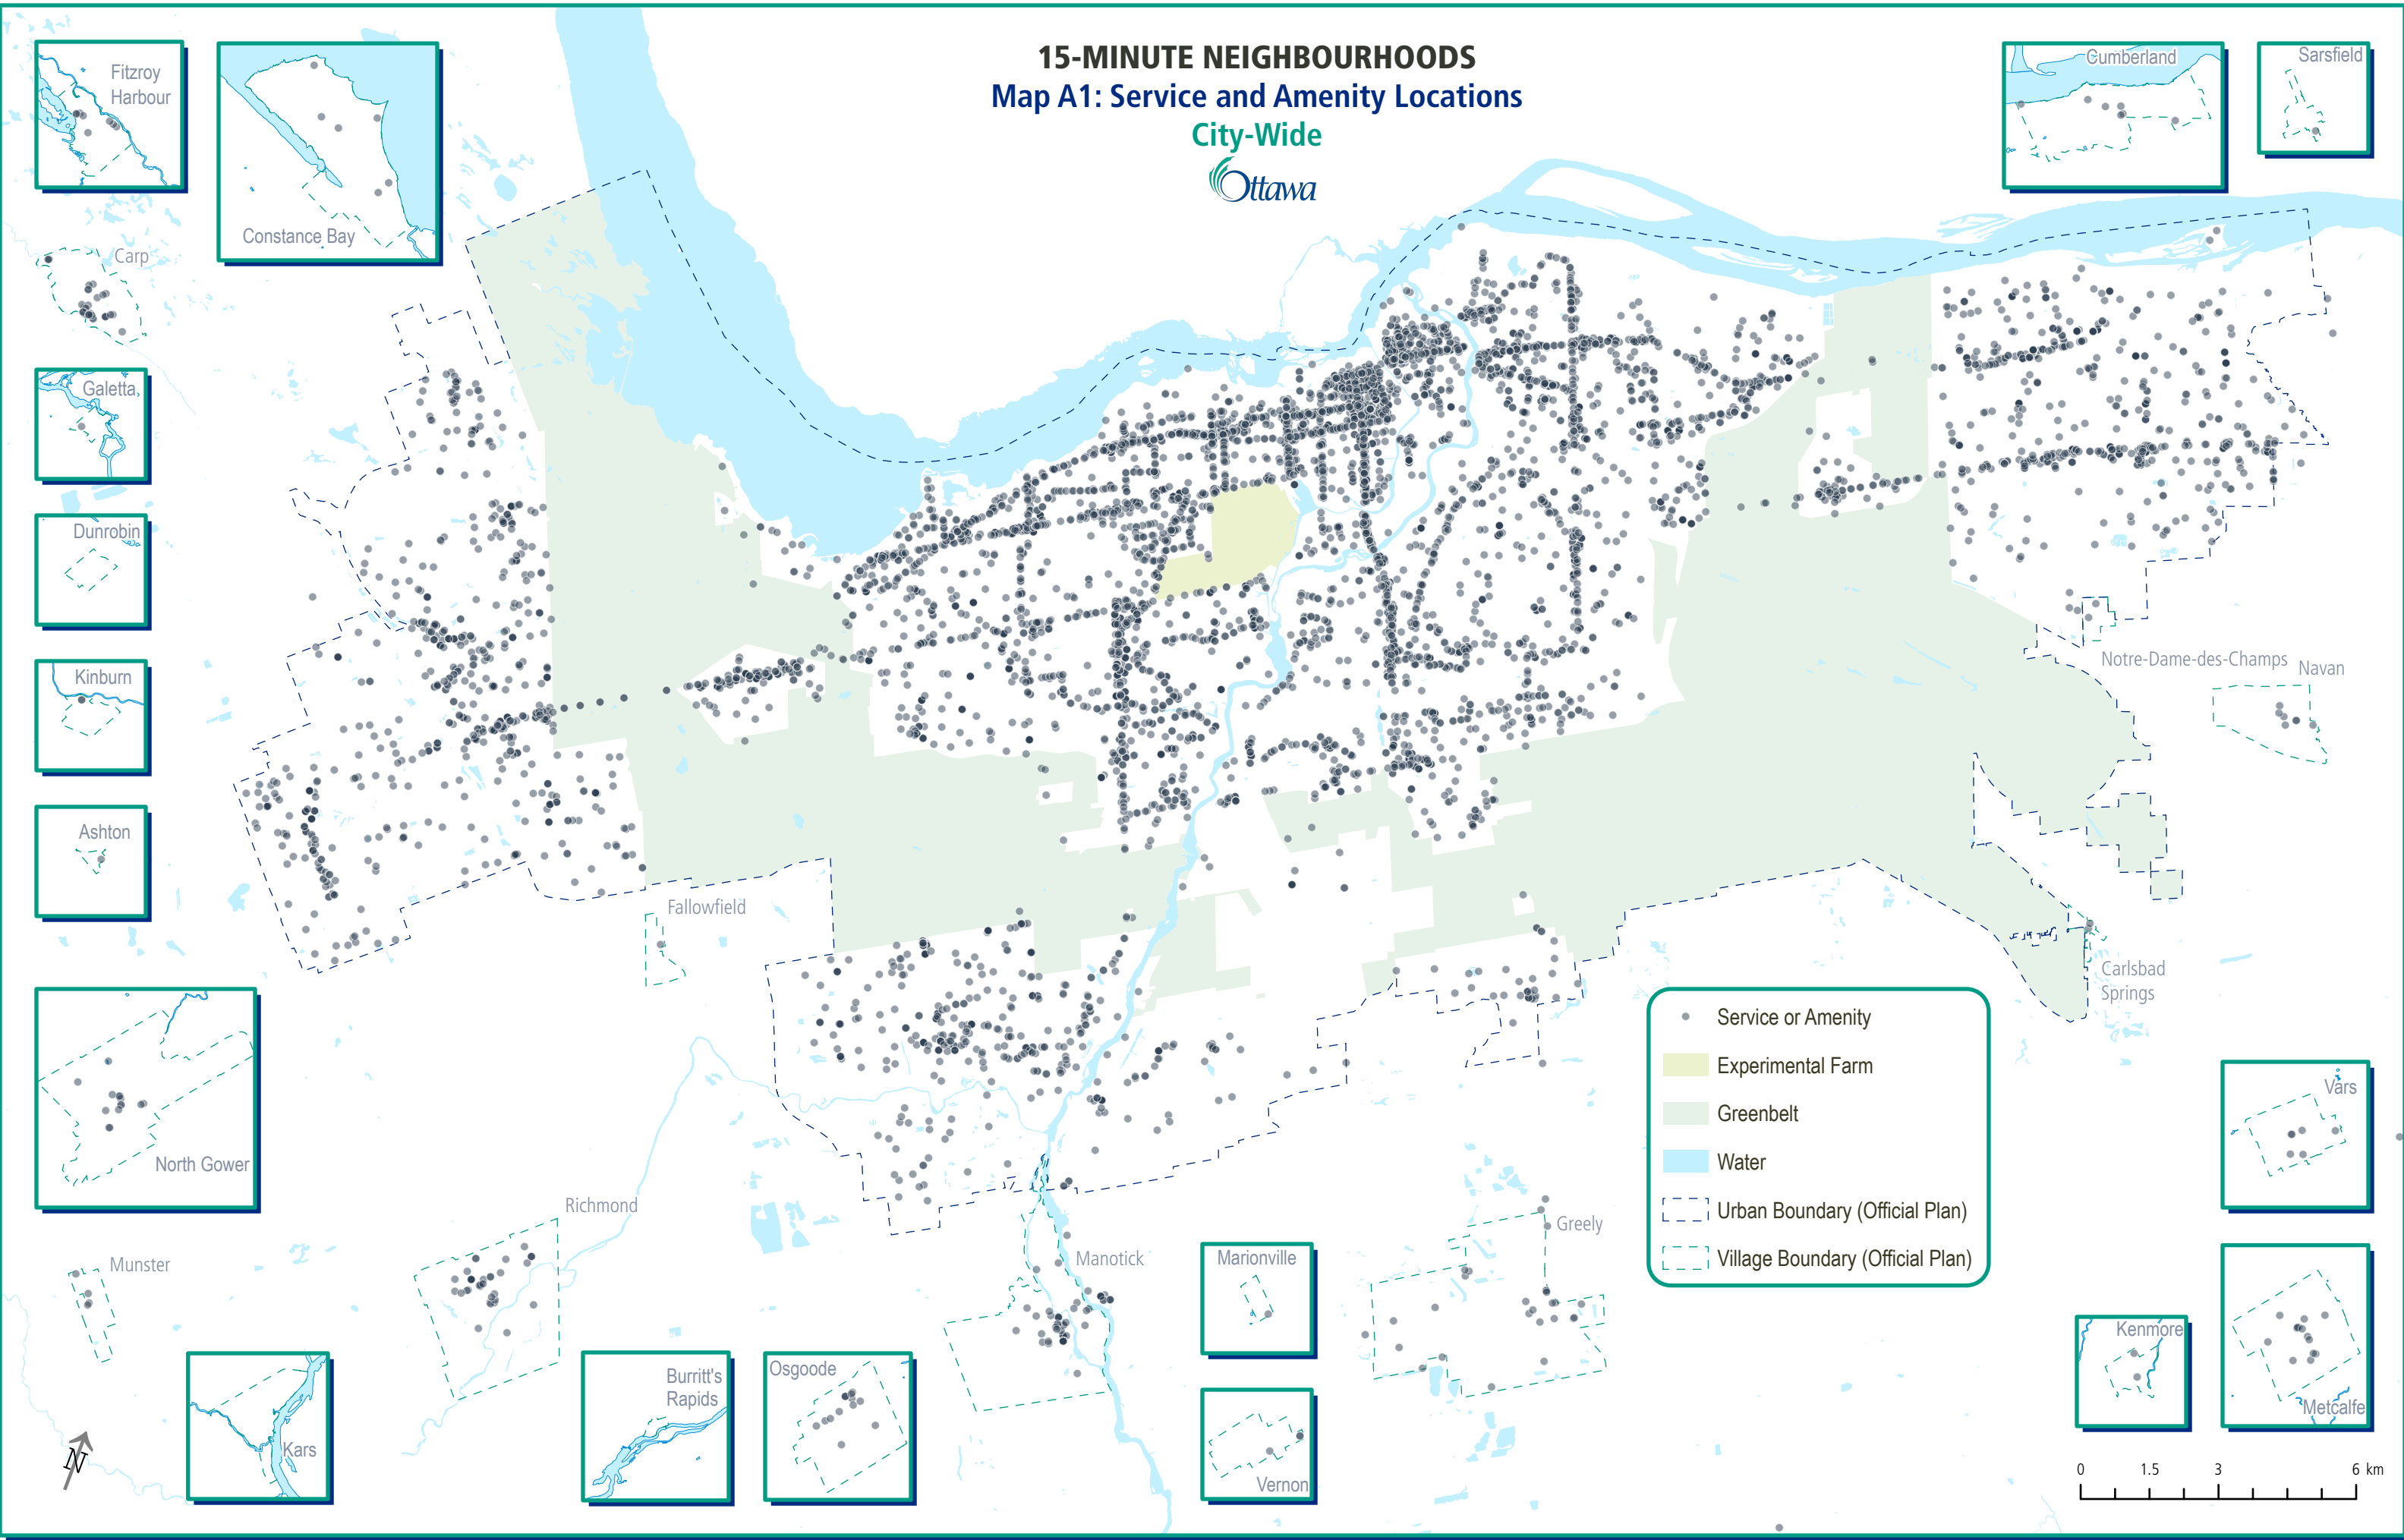

15-MINUTE NEIGHBOURHOODS

Map A1: Service and Amenity Locations

City-Wide

Fitzroy Harbour

Constance Bay

Gumberland

Sarsfield

Carp

Galetta

Dunrobin

Kinburn

Ashton

North Gower

Munster

Kars

Richmond

Burritt's Rapids

Osgoode

Marionville

Vernon

Greely

Kenmore

Metcalfe

- Service or Amenity
- Experimental Farm
- Greenbelt
- Water
- - - Urban Boundary (Official Plan)
- - - Village Boundary (Official Plan)