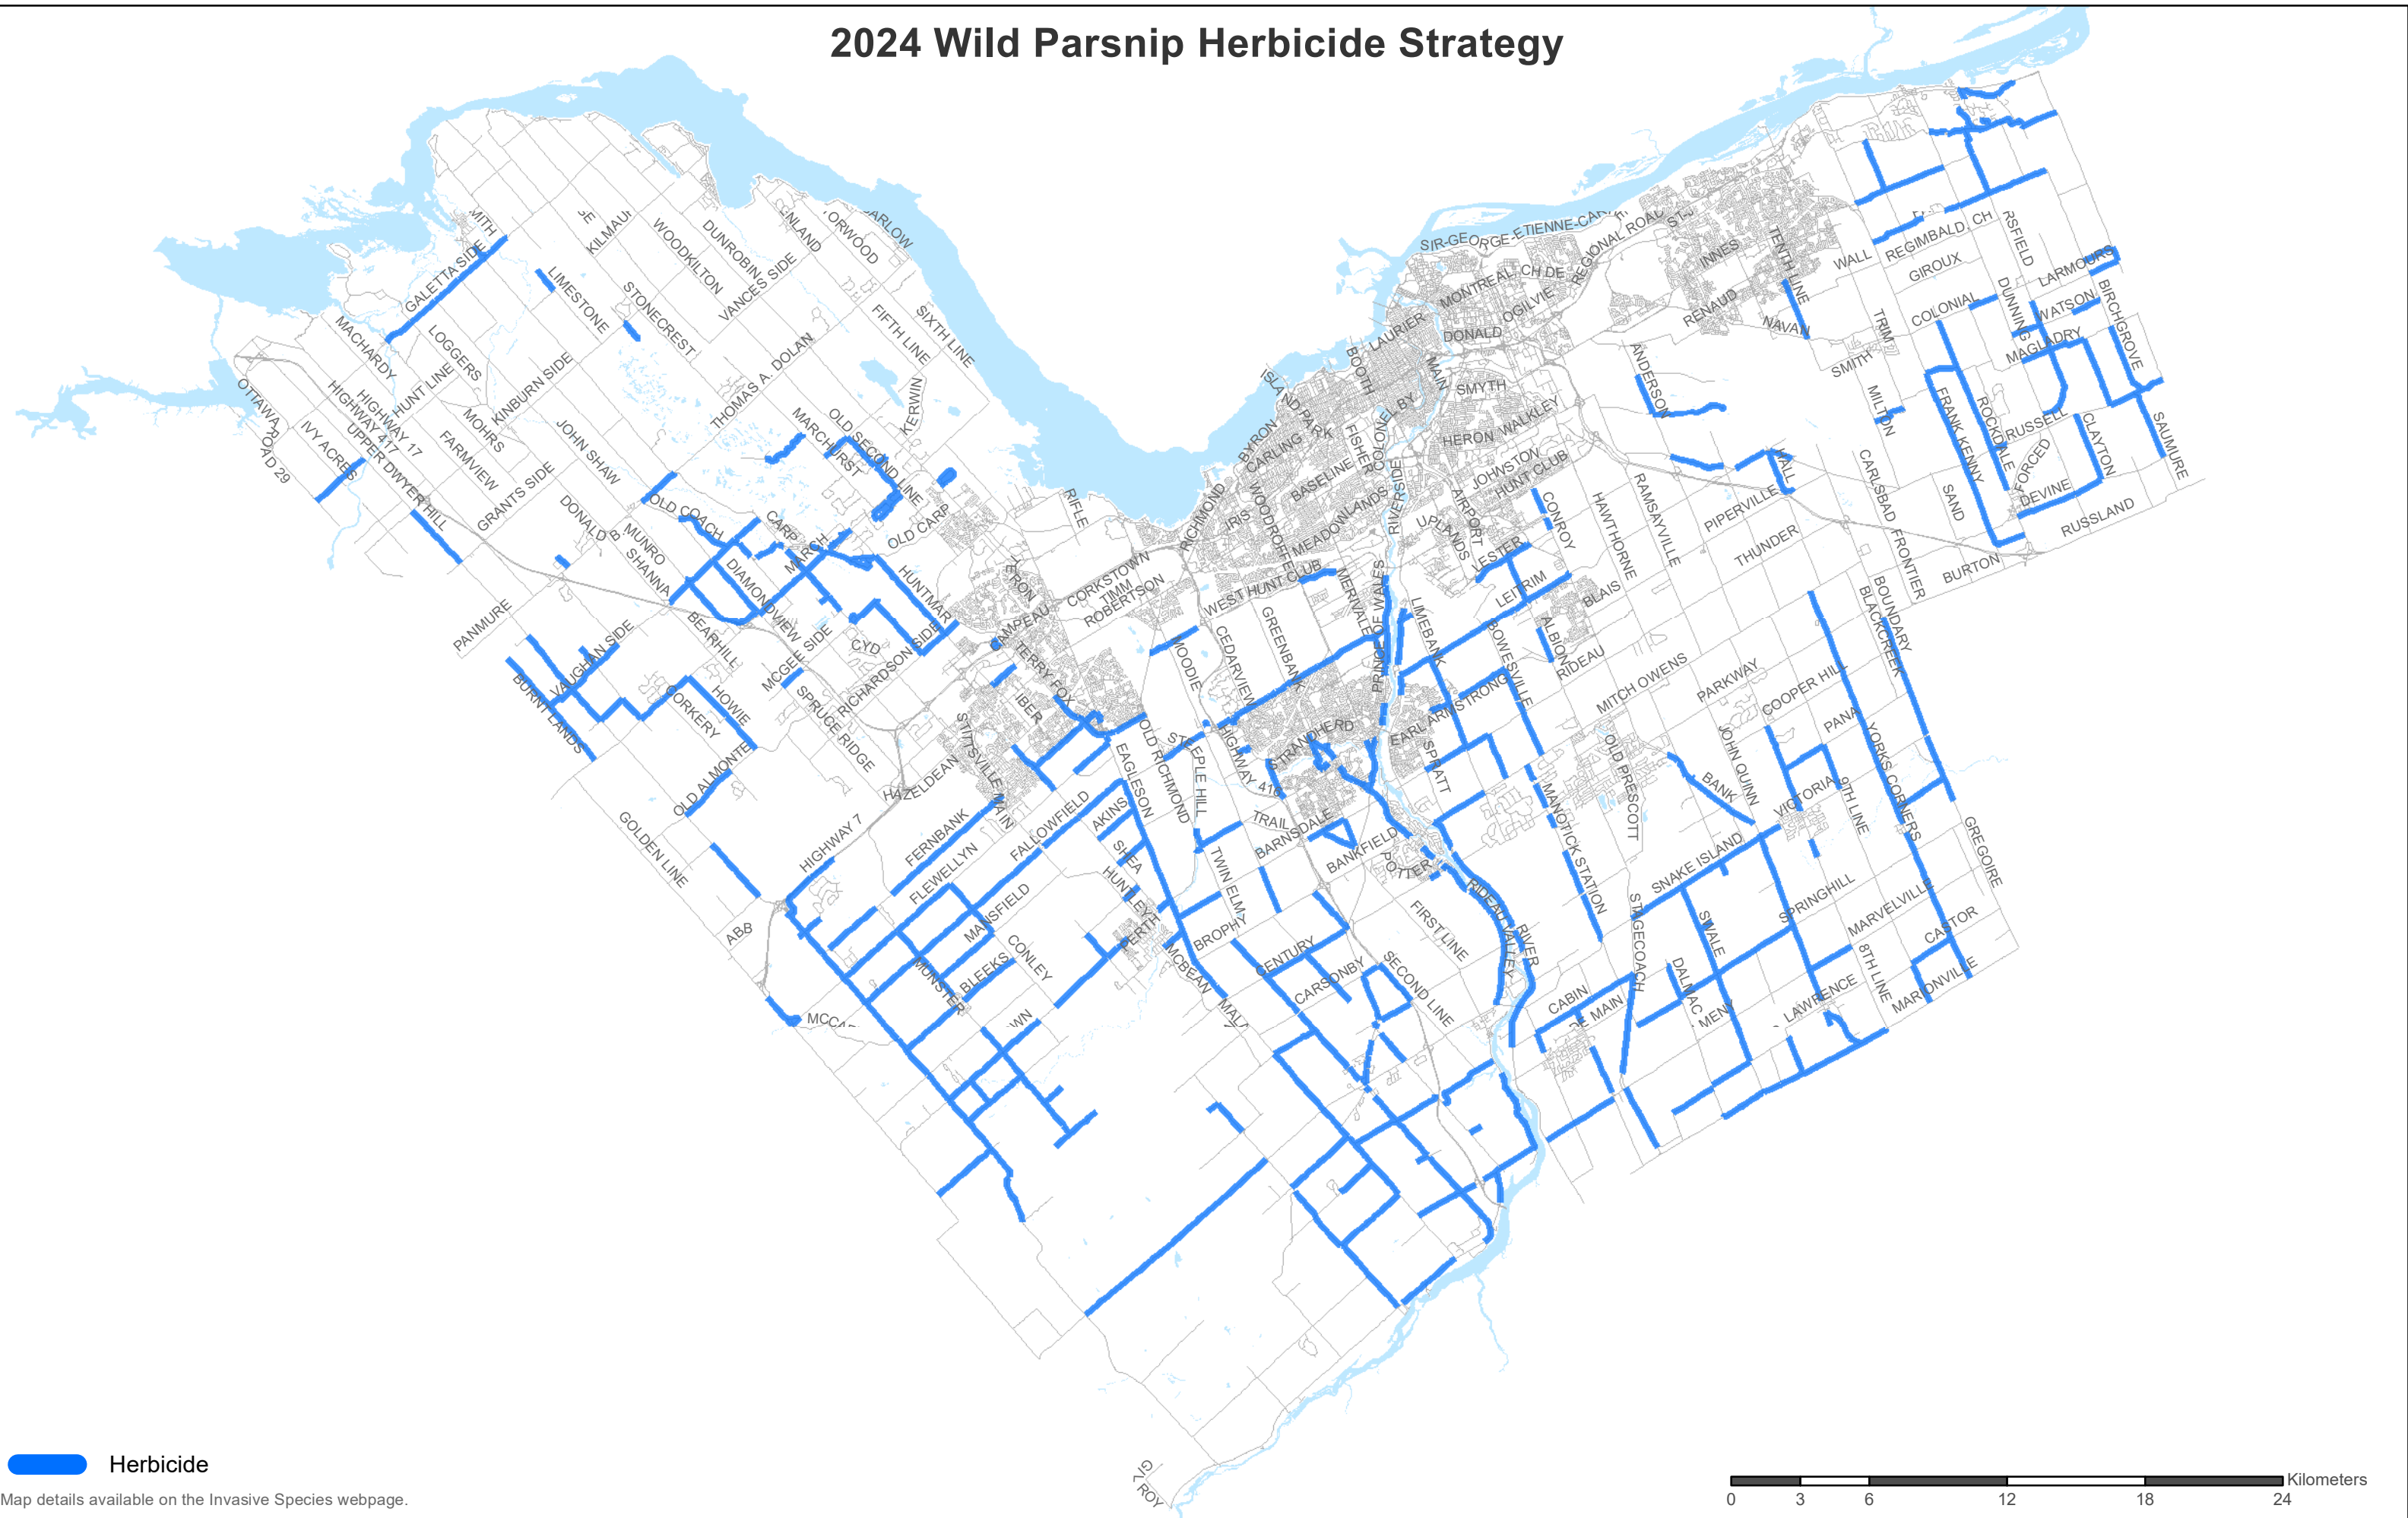

2024 Wild Parsnip Herbicide Strategy

Herbicide

Map details available on the Invasive Species webpage.

0 3 6 12 18 24 Kilometers