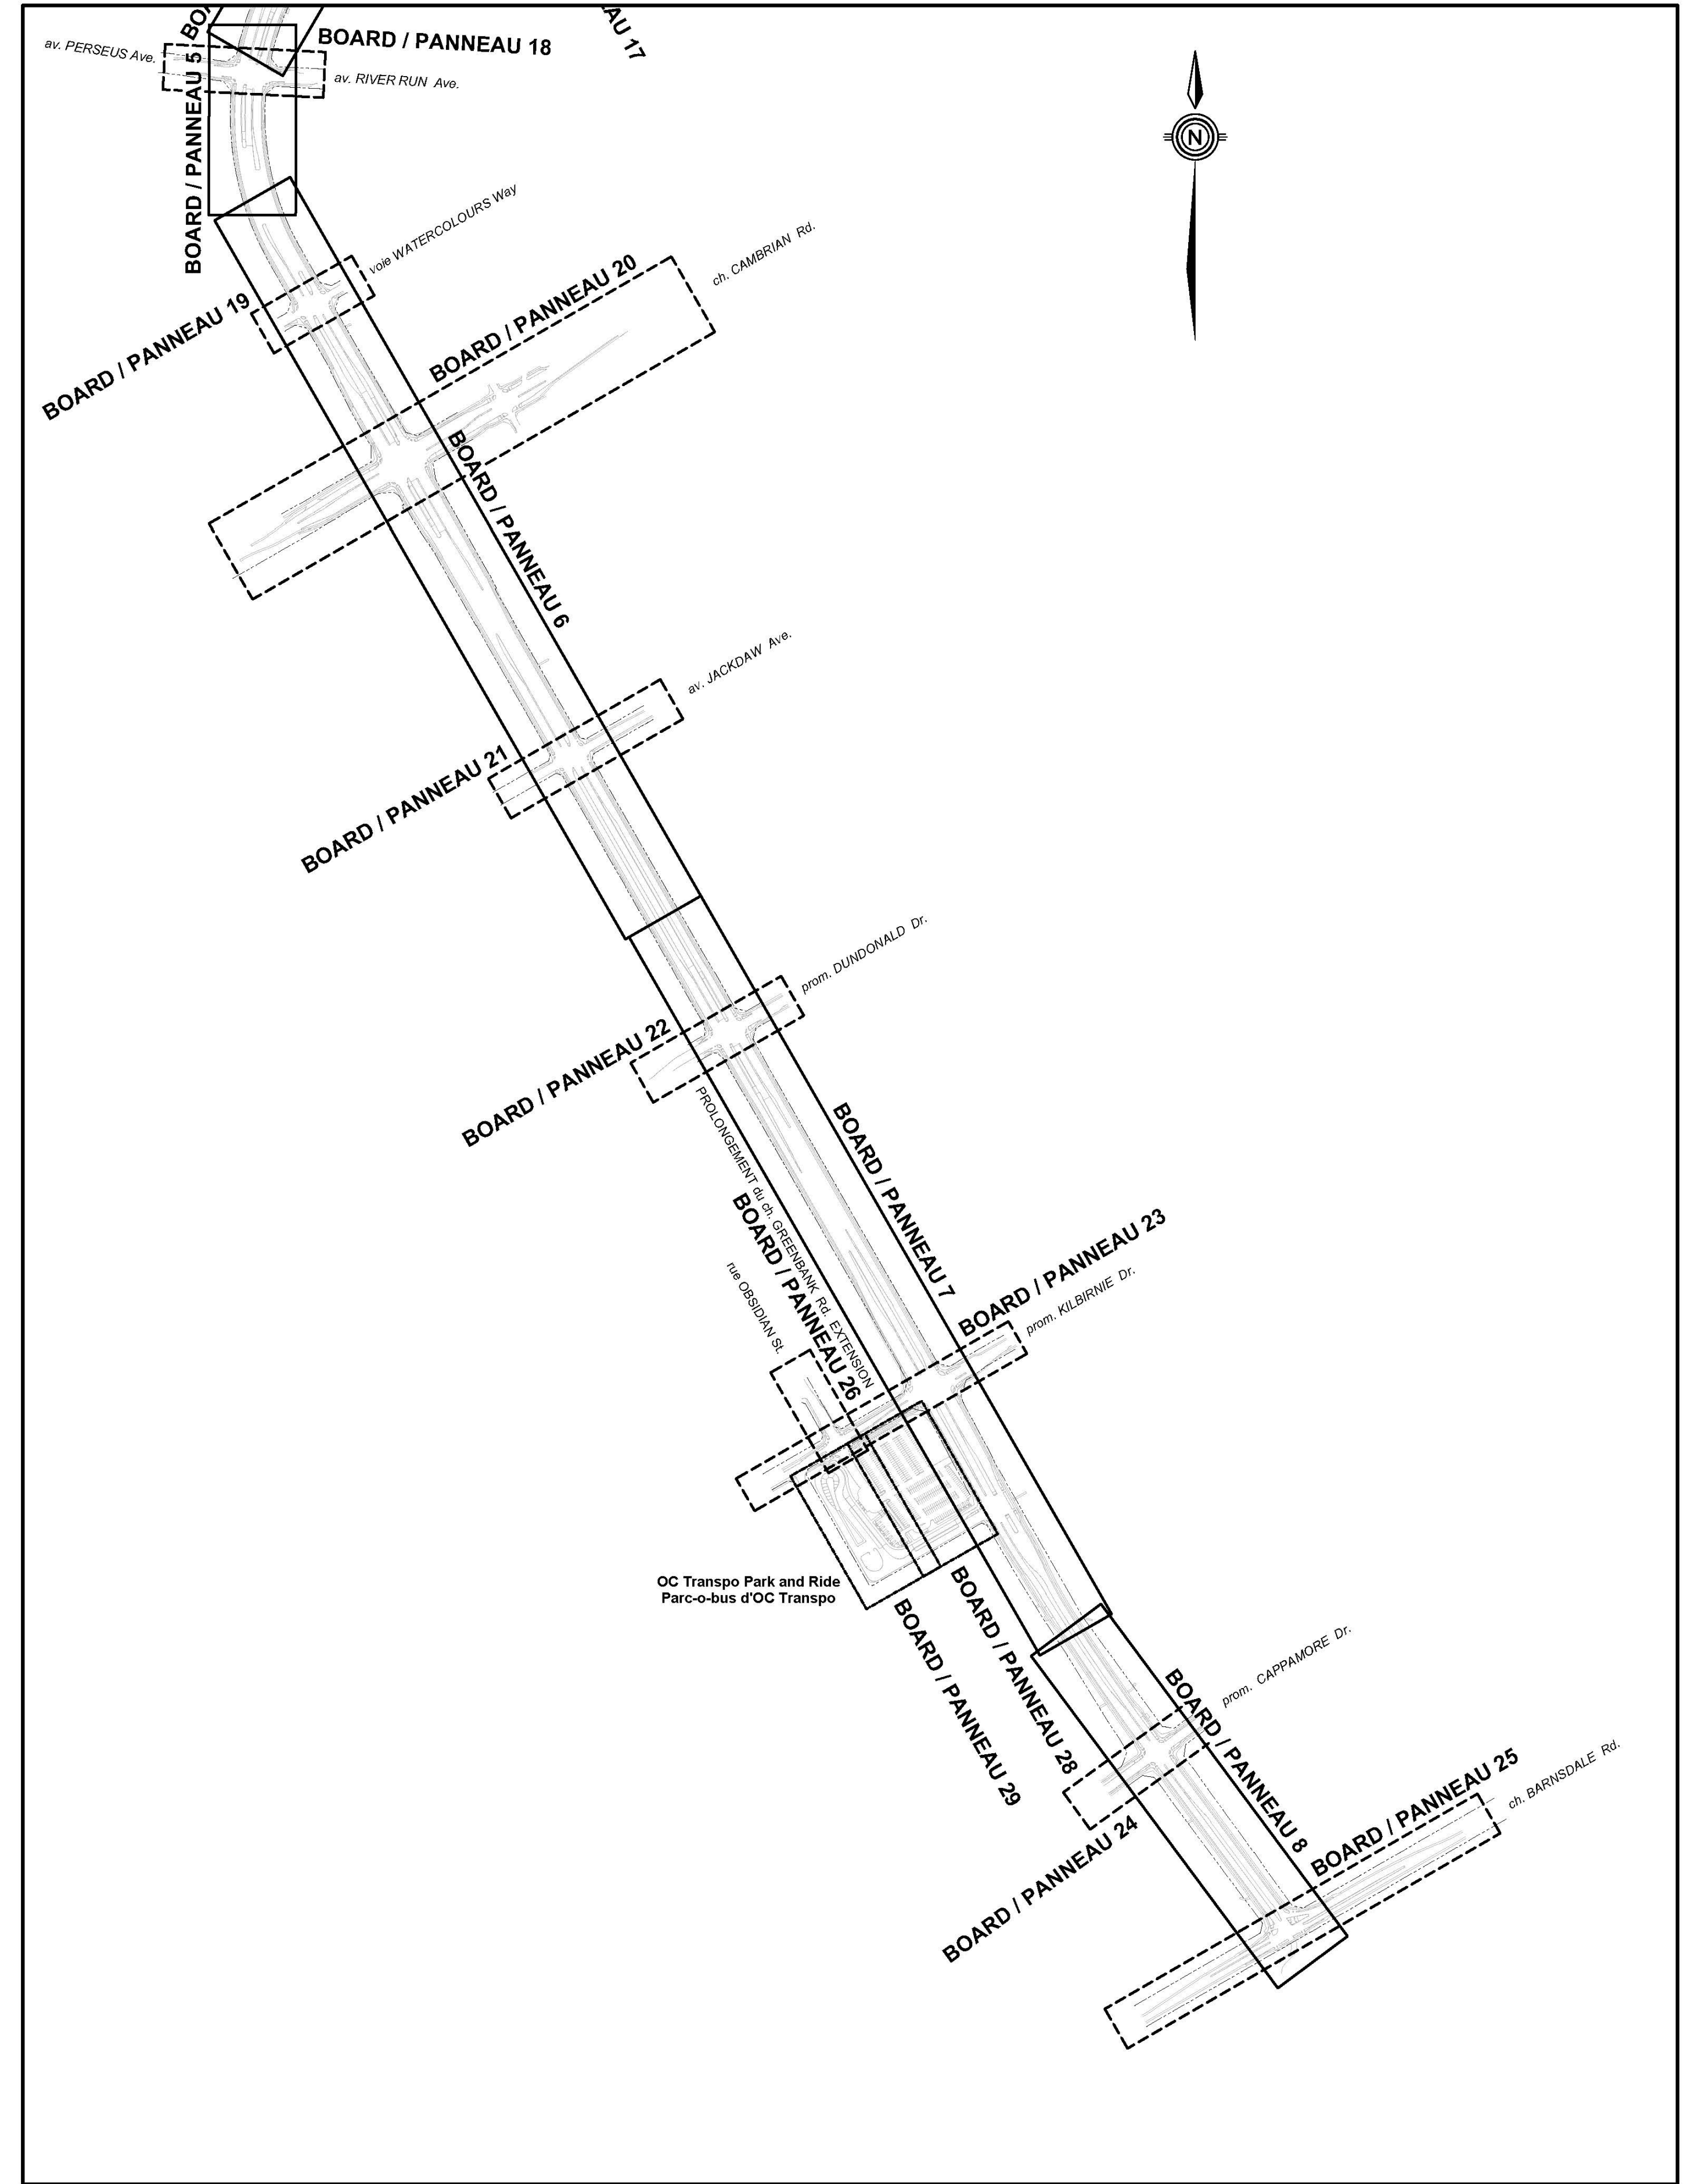

NORTH / NORD av. Marketplace Ave. to / au ch. Cambrian Rd.

SOUTH / SUD ch. Cambrian Rd. to / au ch. Barnsdale Rd.

Scale / Echelle
150m 75 0 50 100 200

AERIAL PHOTO GREENBANK ROAD AND SOUTHWEST TRANSITWAY EXTENSION
CHEMIN GREENBANK ET PROLONGEMENT DU TRANSITWAY SUD-OUEST

PHOTO AÉRIENNE

NORTH / NORD av. Marketplace Ave. to / au ch. Cambrian Rd.

DRAWING INDEX

SOUTH / SUD ch. Cambrian Rd. to / au ch. Barnsdale Rd.

**GREENBANK ROAD AND SOUTHWEST TRANSITWAY EXTENSION
CHEMIN GREENBANK ET PROLONGEMENT DU TRANSITWAY SUD-OUEST**