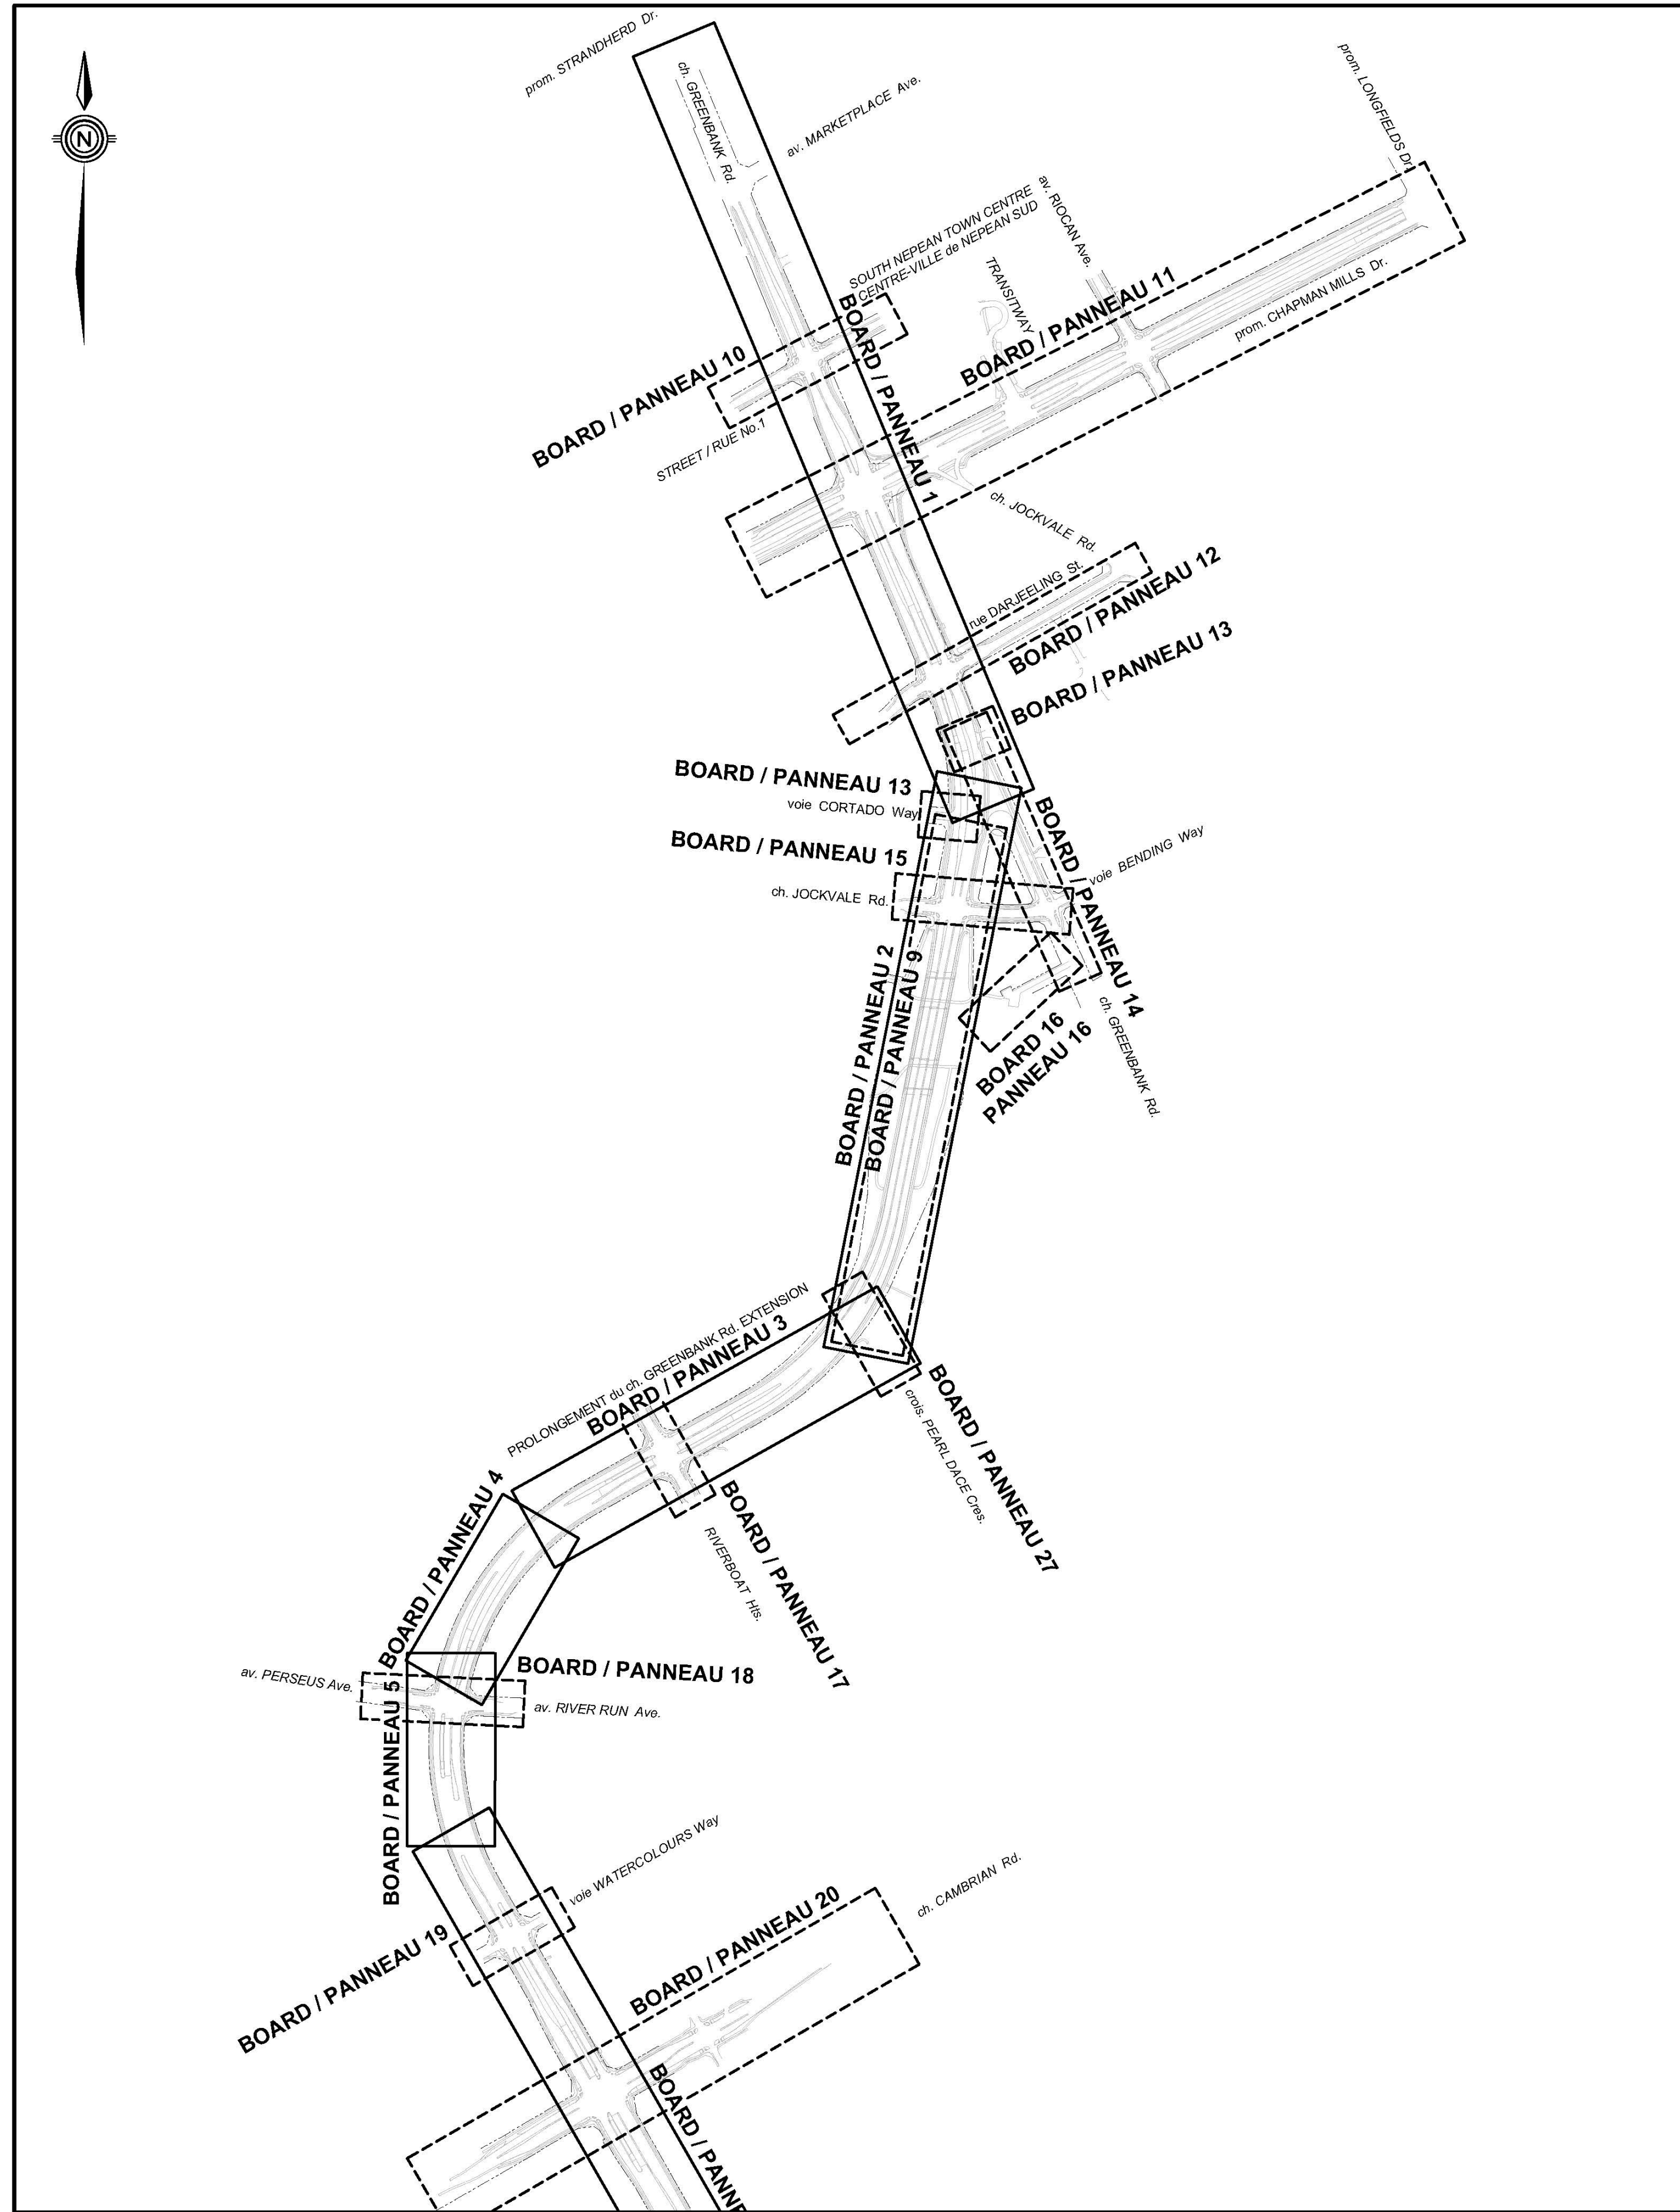

NORTH / NORD av. Marketplace Ave. to / au ch. Cambrian Rd.

SOUTH / SUD ch. Cambrian Rd. to / au ch. Barnsdale Rd.

Scale / Echelle
150m 75 0 50 100 200

AERIAL PHOTO GREENBANK ROAD AND SOUTHWEST TRANSITWAY EXTENSION
CHEMIN GREENBANK ET PROLONGEMENT DU TRANSITWAY SUD-OUEST

PHOTO AÉRIENNE

NORTH / NORD av. Marketplace Ave. to / au ch. Cambrian Rd.

DRAWING INDEX

SOUTH / SUD ch. Cambrian Rd. to / au ch. Barnsdale Rd.

**GREENBANK ROAD AND SOUTHWEST TRANSITWAY EXTENSION
CHEMIN GREENBANK ET PROLONGEMENT DU TRANSITWAY SUD-OUEST**

INDEX DES DESSINS