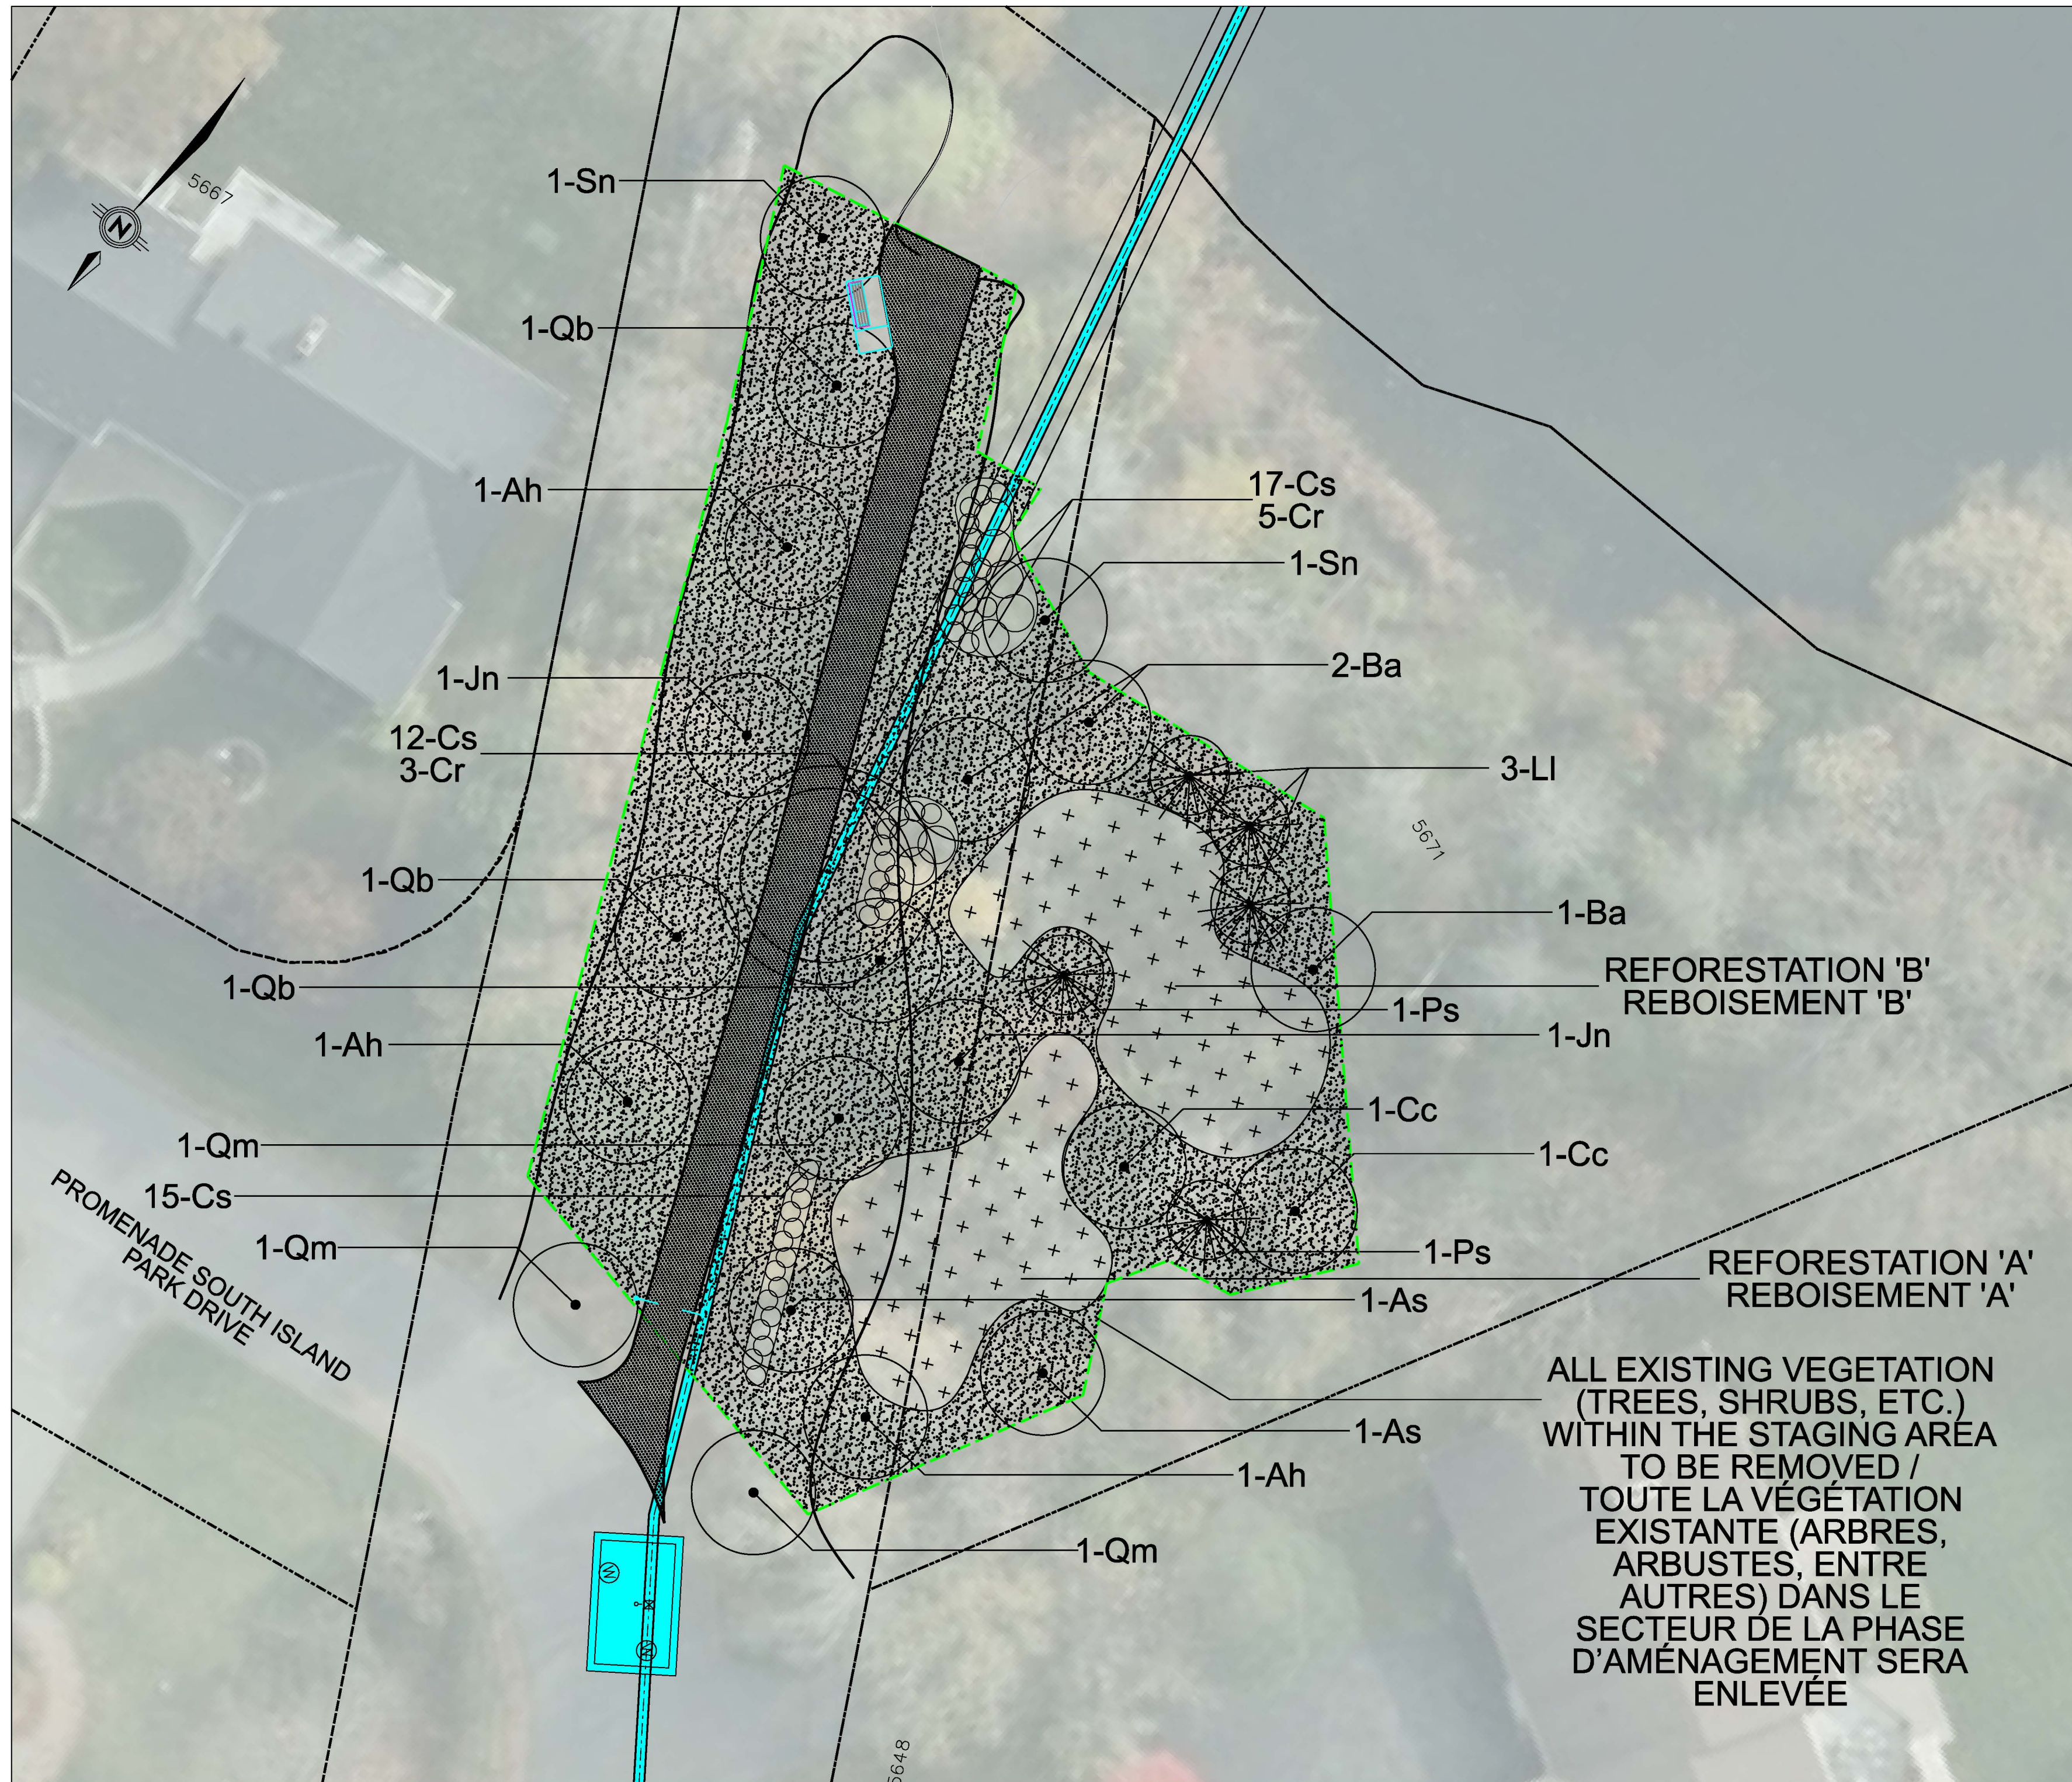

BARNEY MCCARNEY LANDING – DÉBARCADÈRE BARNEY MCCARNEY

PLANT LIST - BARNEY MCCARNEY LANDING					
KEY	QTY	BOTANICAL NAME	COMMON NAME	CAL / HT.	CONDITION / REMARKS
DECIDUOUS + CONIFEROUS TREES - CALIPER / HEIGHT					
Ah	3	Aesculus hippocastanum	HORSE CHESTNUT	50 mm CAL	WIRE BASKET
As	2	Acer saccharinum	SILVER MAPLE	50 mm CAL	WIRE BASKET
Ba	3	Betula alleghaniensis	YELLOW BIRCH	50 mm CAL	WIRE BASKET
Cc	2	Carya cordiformis	BITTERNUT HICKORY	50 mm CAL	WIRE BASKET
Jn	2	Juglans nigra	BLACK WALNUT	50 mm CAL	WIRE BASKET
LI	3	Larix laricina	TAMARACK	200 cm HT	WIRE BASKET
Qb	3	Quercus bicolor	SWAMP WHITE OAK	50 mm CAL	WIRE BASKET
Qm	3	Quercus macrocarpa	BURR OAK	50 mm CAL	WIRE BASKET
Ps	2	Pinus strobus	WHITE PINE	200 cm HT	WIRE BASKET
Sn	2	Salix nigra	BLACK WILLOW	50 mm CAL	WIRE BASKET
DECIDUOUS SHRUBS					
Cr	8	Cornus racemosa	GREY DOGWOOD	80 cm HT	CONTAINER
Cs	44	Cornus sericea	RED OSIER DOGWOOD	50 cm HT	CONTAINER