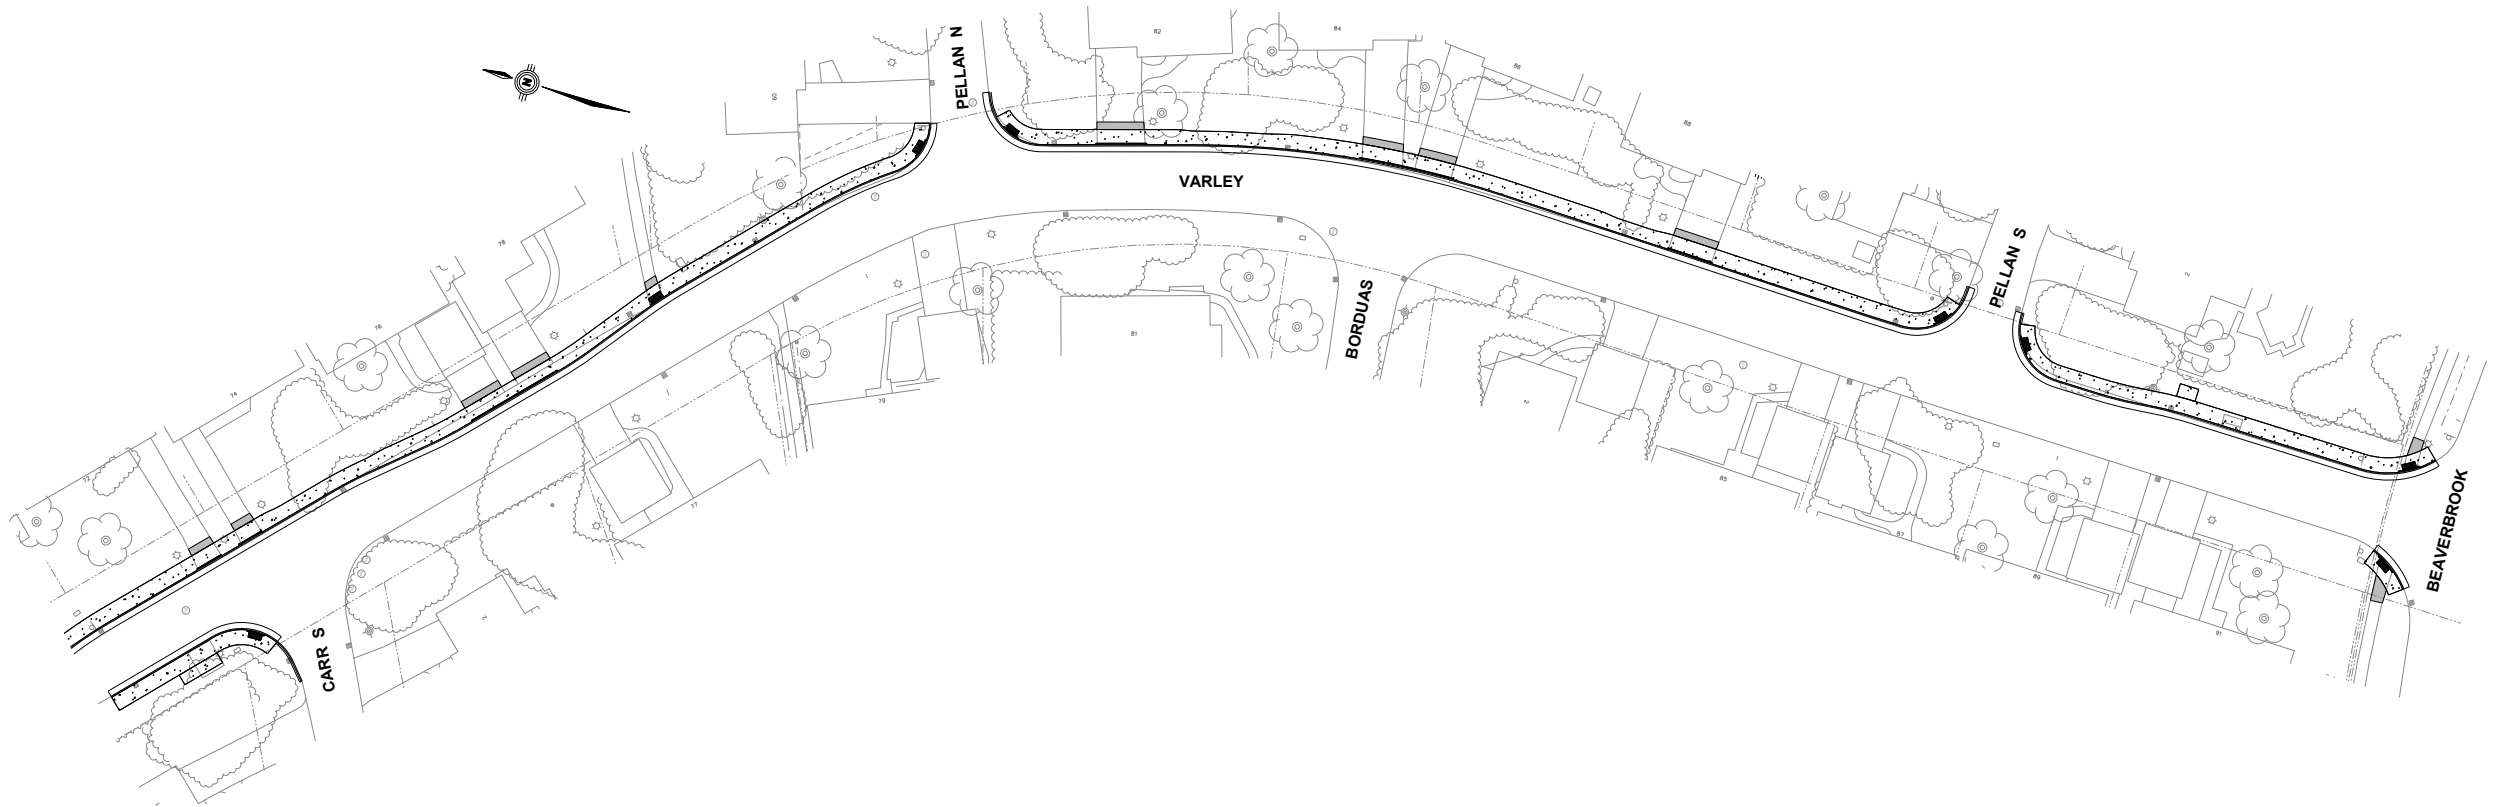

VARLEY, LEACOCK, TERON – CP000776

MAY / MAI 2024

VARLEY (WEST / OUEST)

VARLEY, LEACOCK, TERON – CP000776

MAY / MAI 2024

VARLEY (WEST / OUEST)

VARLEY, LEACOCK, TERON – CP000776

MAY / MAI 2024

VARLEY (EAST / EST)

VARLEY, LEACOCK, TERON – CP000776

MAY / MAI 2024

VARLEY (EAST / EST)

VARLEY, LEACOCK, TERON – CP000776

MAY / MAI 2024

LEACOCK

VARLEY, LEACOCK, TIRON – CP000776

MAY / MAI 2024

LEACOCK

VARLEY, LEACOCK, TERON – CP000776

MAY / MAI 2024

LEACOCK

SANDWELL GREEN

PARKWAY

VARLEY, LEACOCK, TERON – CP000776

MAY / MAI 2024

TERON