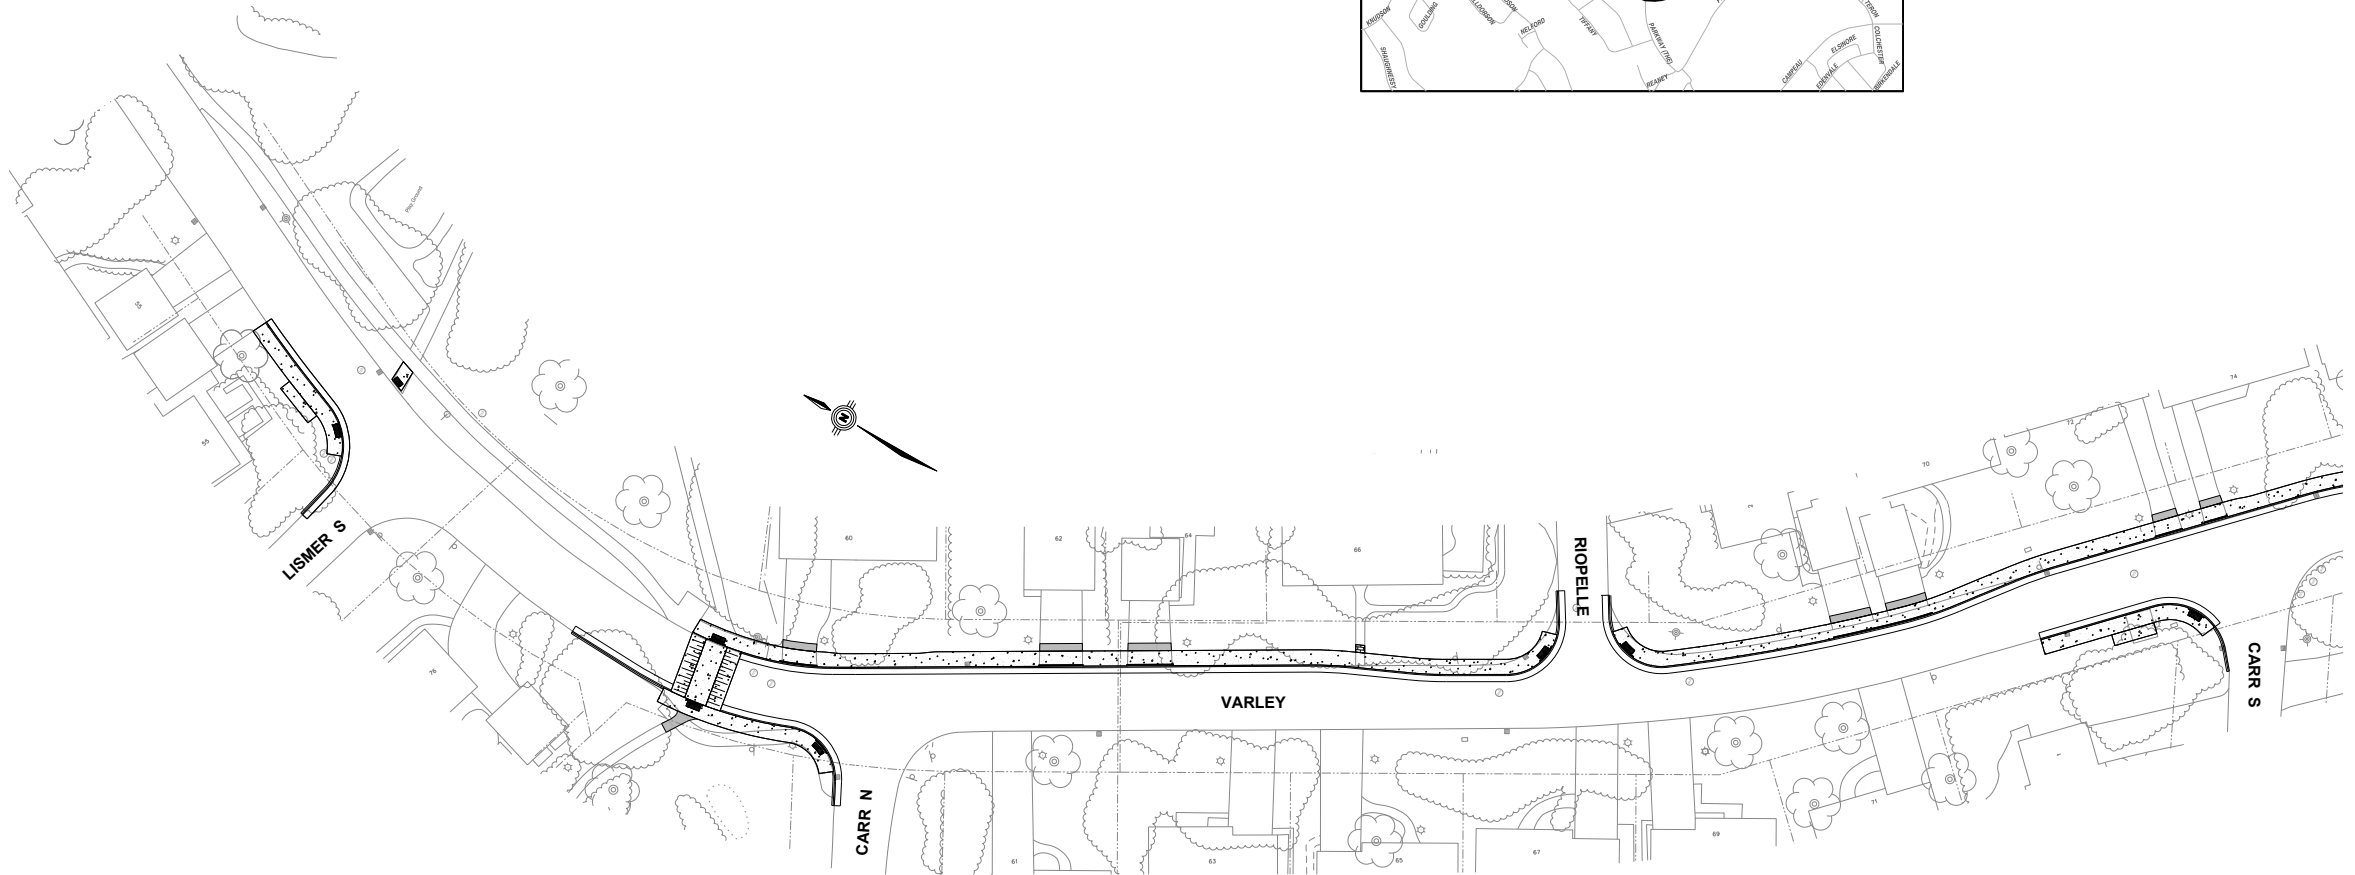

VARLEY, LEACOCK, TERON – CP000776

MAY / MAI 2024

VARLEY (WEST / OUEST)

VARLEY, LEACOCK, TERON – CP000776

MAY / MAI 2024

VARLEY (WEST / OUEST)

VARLEY, LEACOCK, TERON – CP000776

MAY / MAI 2024

VARLEY (EAST / EST)

VARLEY, LEACOCK, TERON – CP000776

MAY / MAI 2024

VARLEY (EAST / EST)

VARLEY, LEACOCK, TERON – CP000776

MAY / MAI 2024

LEACOCK

VARLEY, LEACOCK, TIRON – CP000776

MAY / MAI 2024

LEACOCK

VARLEY, LEACOCK, TERON – CP000776

MAY / MAI 2024

LEACOCK

SANDWELL GREEN

PARKWAY

VARLEY, LEACOCK, TERON – CP000776

MAY / MAI 2024

TERON