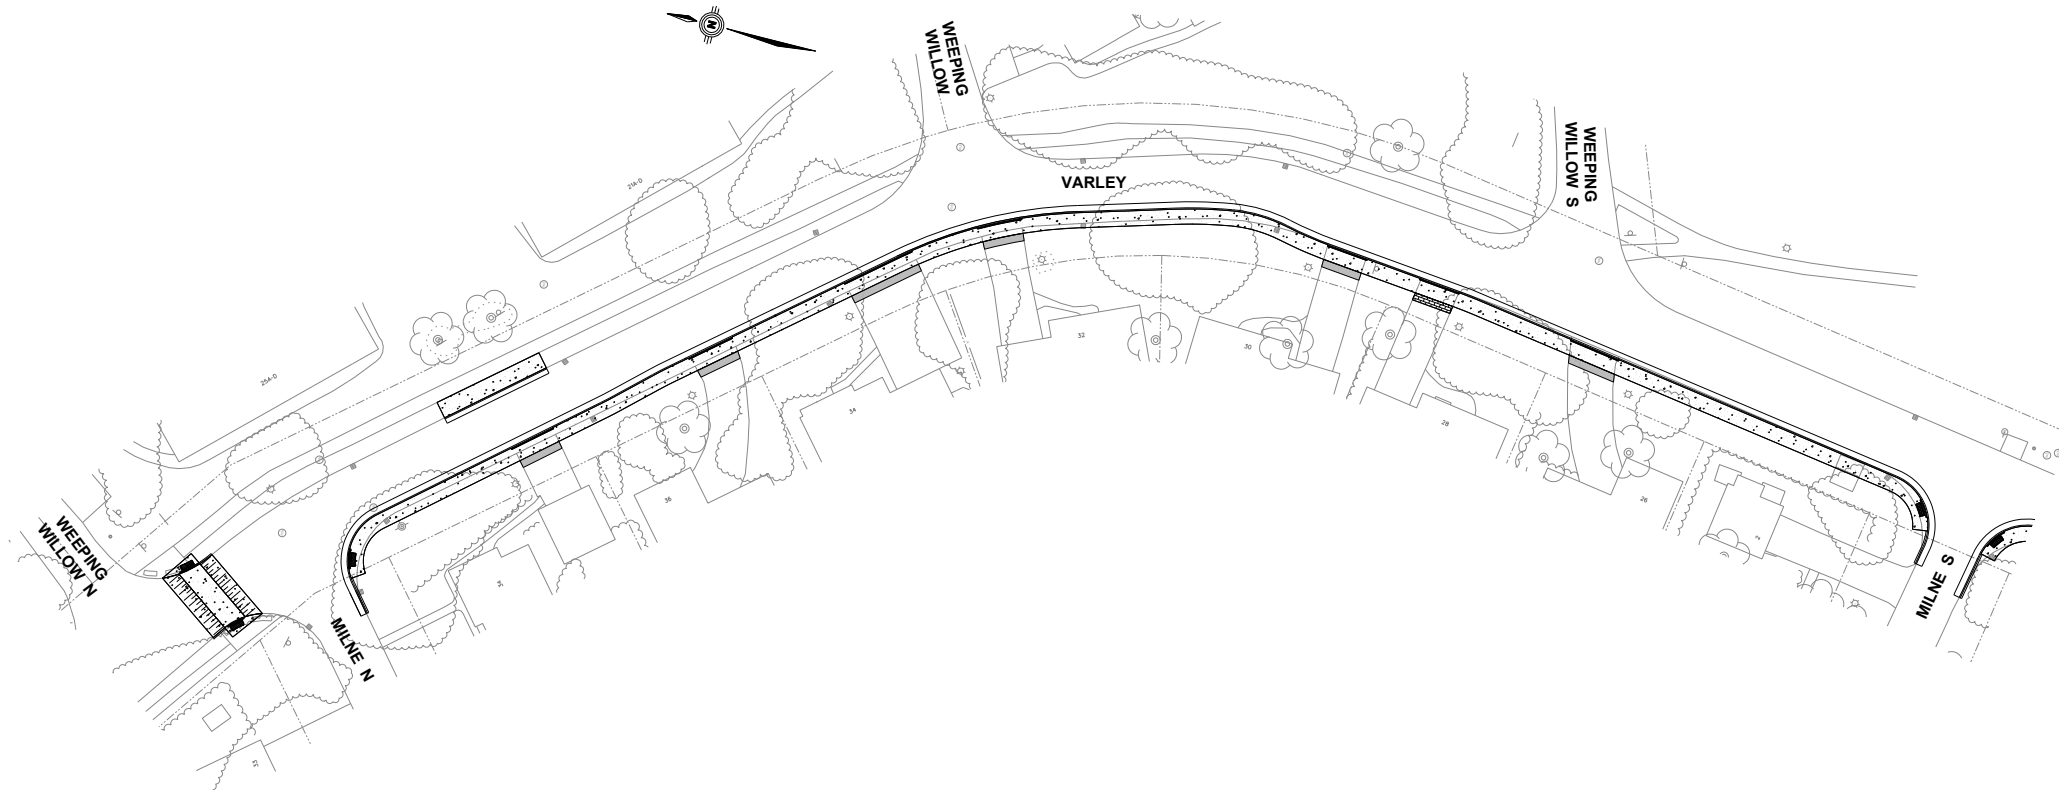

VARLEY, LEACOCK, TERON – CP000776

MAY / MAI 2024

VARLEY (WEST / OUEST)

VARLEY, LEACOCK, TERON – CP000776

MAY / MAI 2024

VARLEY (WEST / OUEST)

VARLEY, LEACOCK, TERON – CP000776

MAY / MAI 2024

VARLEY (EAST / EST)

VARLEY, LEACOCK, TERON – CP000776

MAY / MAI 2024

VARLEY (EAST / EST)

VARLEY, LEACOCK, TERON – CP000776

MAY / MAI 2024

LEACOCK

VARLEY, LEACOCK, TIRON – CP000776

MAY / MAI 2024

LEACOCK

VARLEY, LEACOCK, TERON – CP000776

MAY / MAI 2024

LEACOCK

SANDWELL GREEN

PARKWAY

VARLEY, LEACOCK, TERON – CP000776

MAY / MAI 2024

TERON