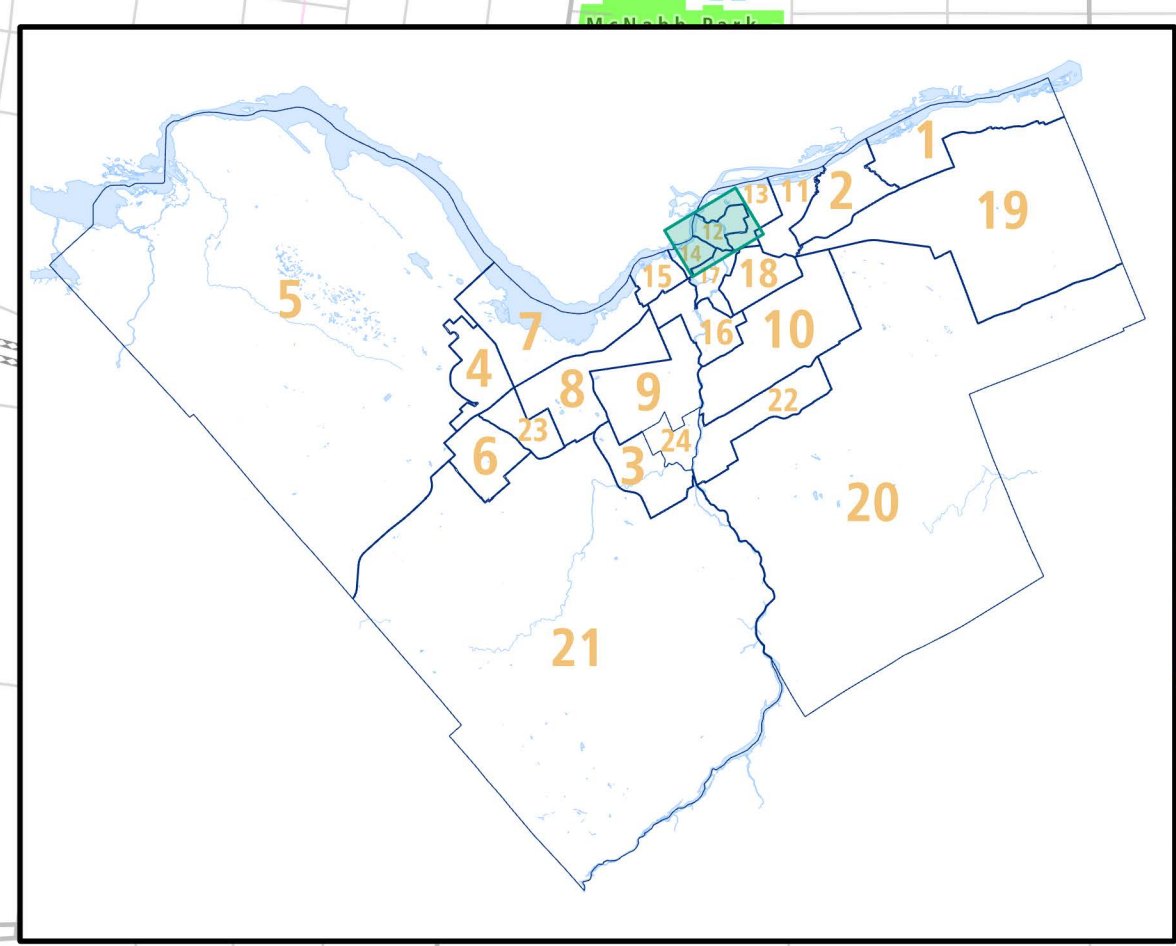

0 0.25 0.5 1 km

- Hospital / Hôpital
- Place Of Worship / Lieu de culte
- School / École
- Post Secondary / Établissement postsecondaire
- Paramedic Post / Poste des paramédics
- Fire Station / Caserne de pompiers
- Police Station / Poste de police
- Proposed Road / Route proposée
- Park / Parc
- Water Body / Étendue d'eau

417