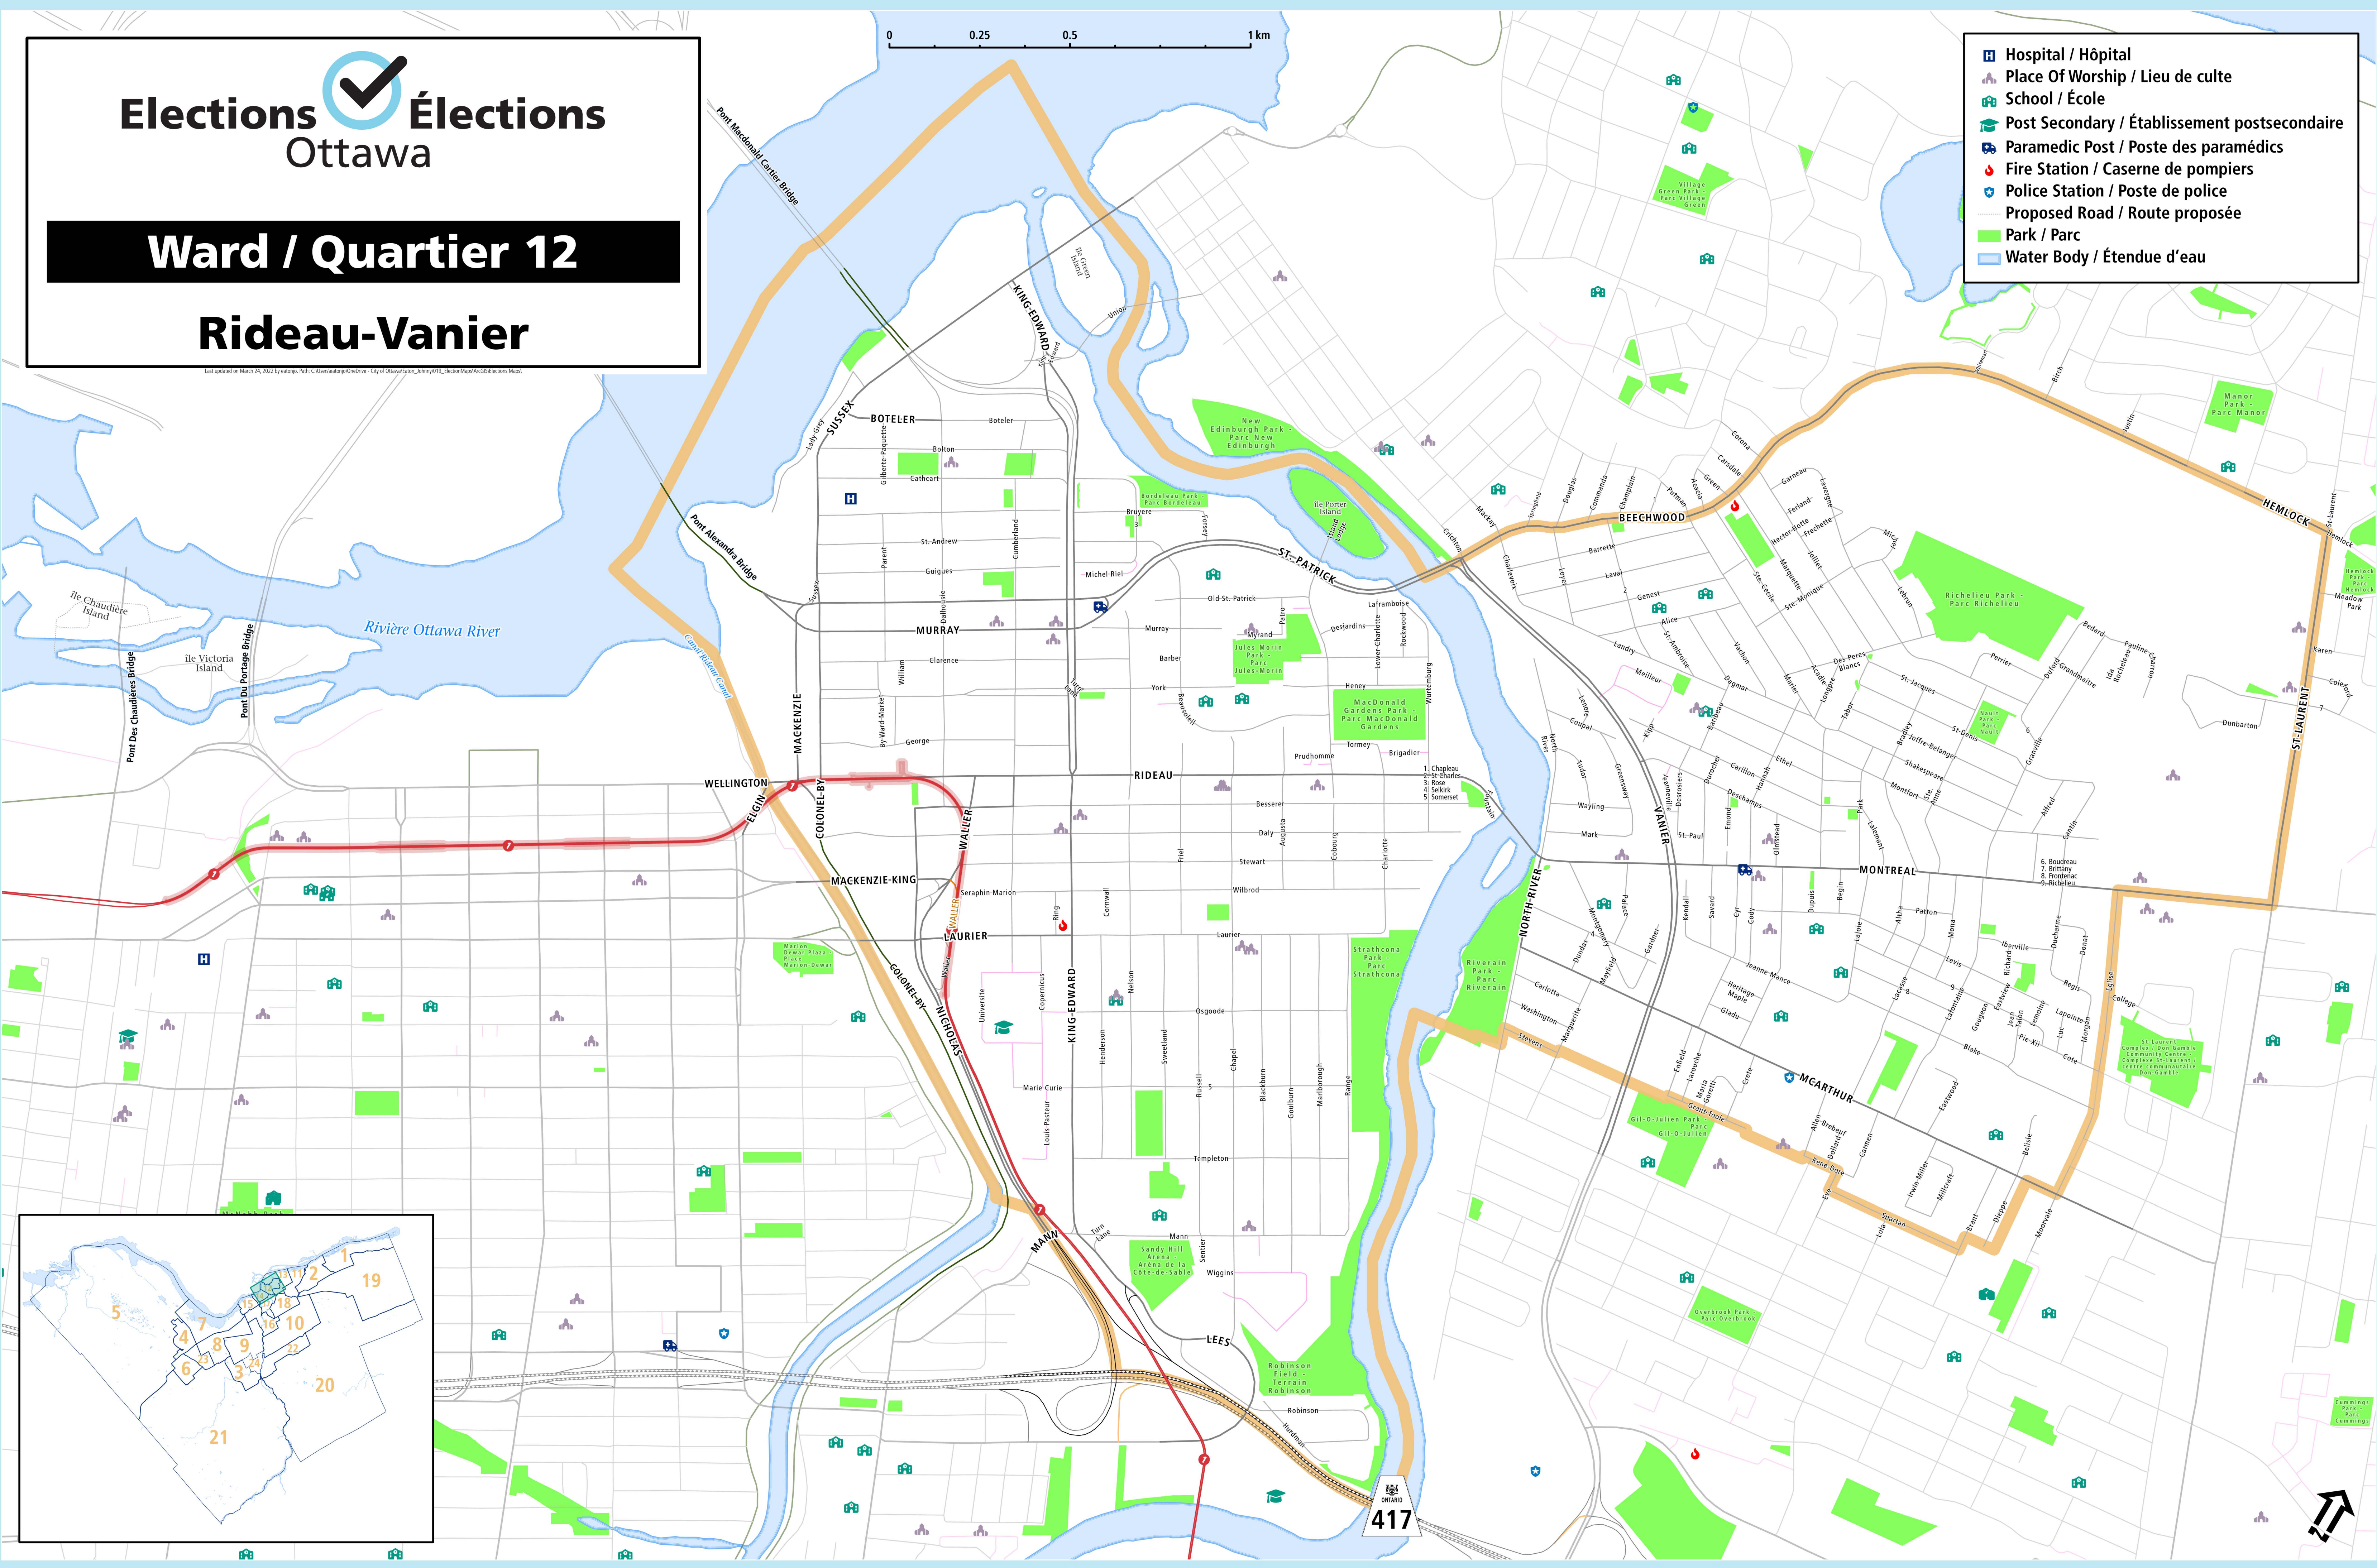

0 0.25 0.5 1 km

- Hospital / Hôpital
- Place Of Worship / Lieu de culte
- School / École
- Post Secondary / Établissement postsecondaire
- Paramedic Post / Poste des paramédics
- Fire Station / Caserne de pompiers
- Police Station / Poste de police
- Proposed Road / Route proposée
- Park / Parc
- Water Body / Étendue d'eau

417