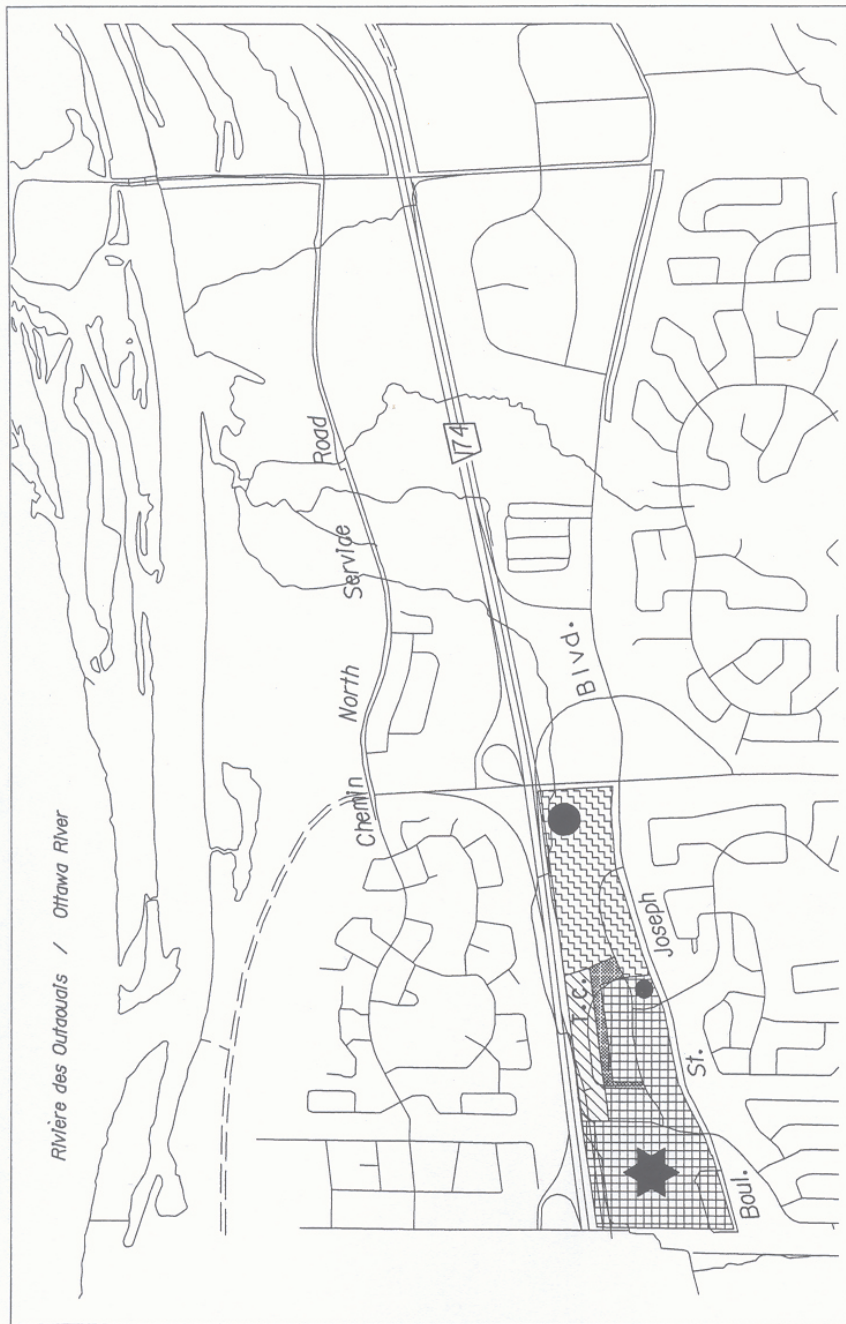

Rivière des Outaouais / Ottawa River

Regional Shopping Centre

Town Centre

Business District

Major Commercial

Urban Residential

Open Space

Special Residential Height Exceptions

SCHEDULE A-1

ORLEANS TOWN CENTRE

EXCERPT FROM  
SCHEDULE A

CUMBERLAND URBAN OFFICIAL PLAN  
LAND USE DESIGNATIONS

Cumberland