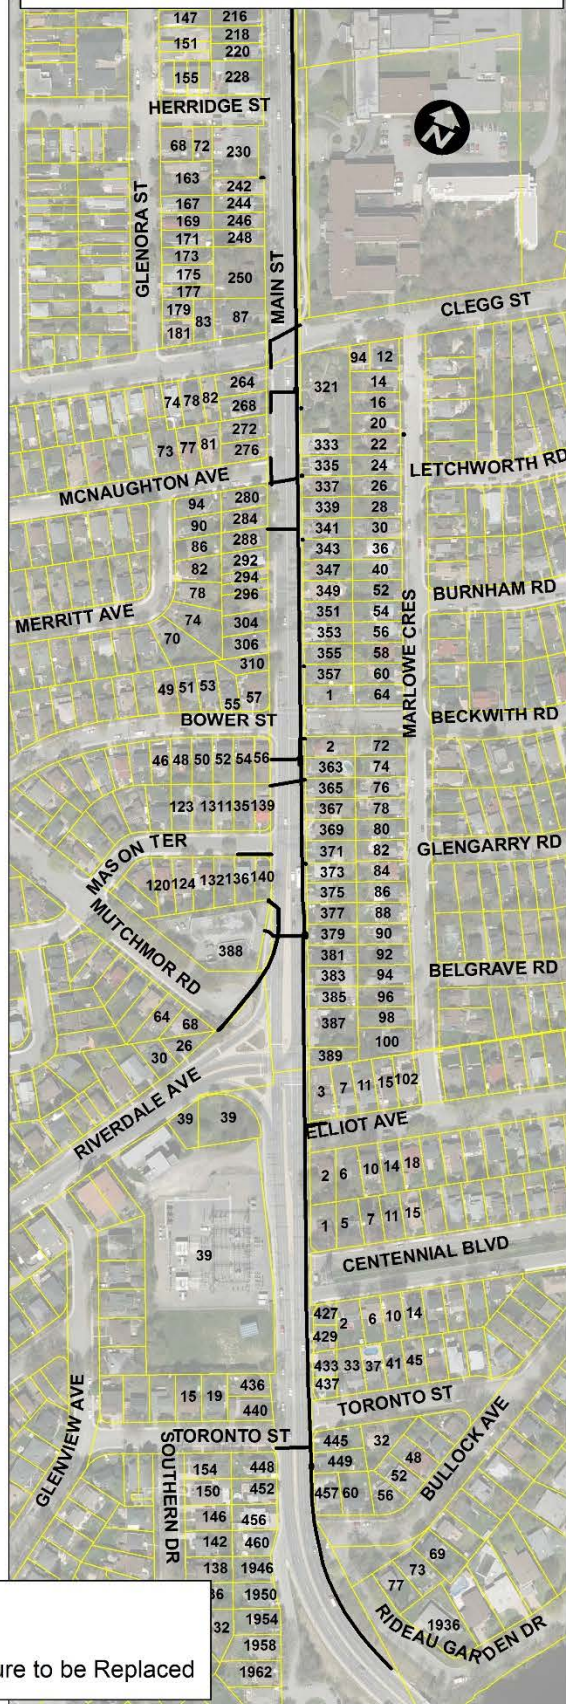

**Bell Canada Underground Work
Greenfield Avenue to Saint Paul University**

**Bell Canada Underground Work
Saint Paul University to Rideau River**

Legend

— Infrastructure to be Replaced