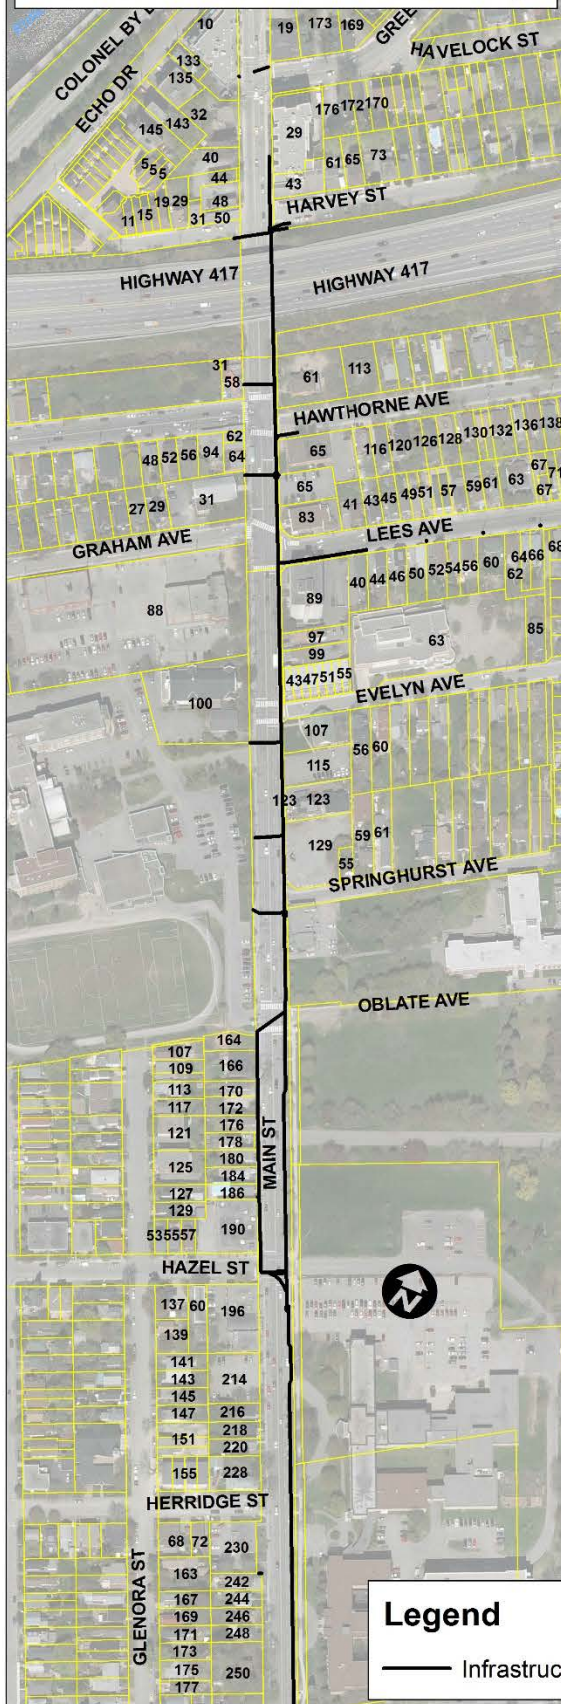

**Bell Canada Underground Work
Greenfield Avenue to Saint Paul University**

**Bell Canada Underground Work
Saint Paul University to Rideau River**

Legend

— Infrastructure to be Replaced