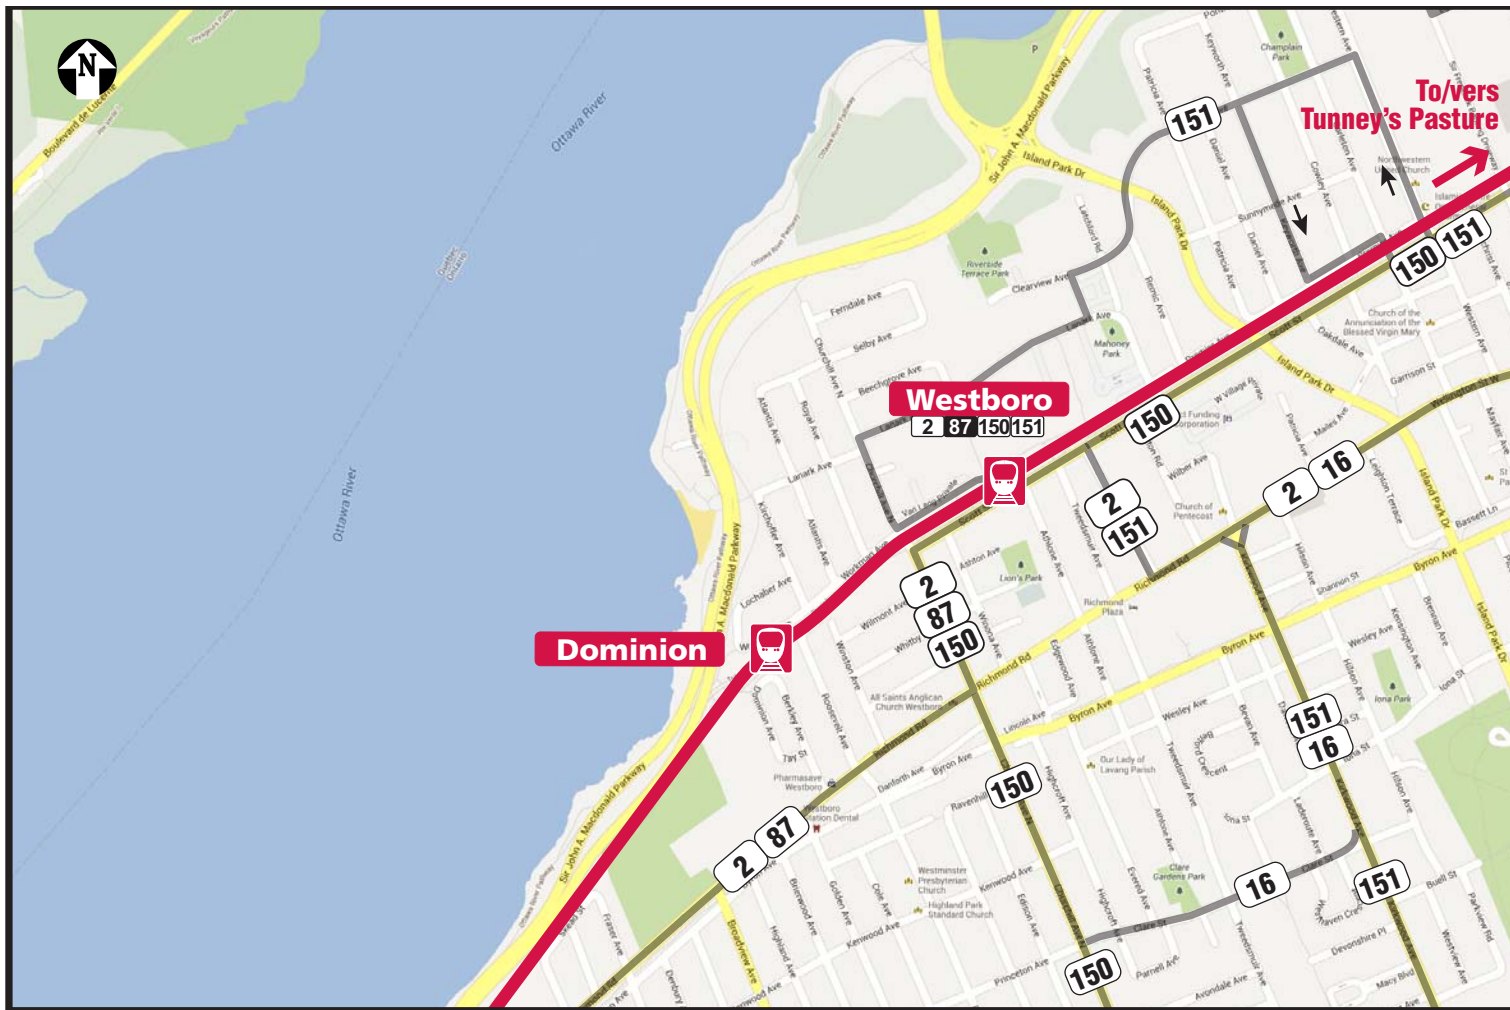

Western LRT Preliminary Service Plans Plans de service préliminaires du TLR ouest

Western LRT Preliminary Service Plans

Plans de service préliminaires du TLR ouest

Western LRT Preliminary Service Plans

Plans de service préliminaires du TLR ouest

Western LRT Preliminary Service Plans Plans de service préliminaires du TLR ouest

Western LRT Preliminary Service Plans Plans de service préliminaires du TLR ouest

Monday-Friday	5:00-6:30	6:30-9:00	9:00-14:45	14:45-18:00	18:00-21:30	21:30-23:00	23:00-1:00
	every 8 minutes	every 3 minutes except every 6 minutes from Baseline to Lincoln Fields	every 5 minutes	every 4 minutes	every 5 minutes	every 8 minutes	every 15 minutes
Saturday	6:00-19:00			19:00-2:00			
	every 5 minutes			every 8 minutes			
Sunday	8:00-19:00			19:00-23:00			
	every 5 minutes			every 10 minutes			
21:30-2:00							
every 8 minutes (Friday only)							

Lundi-vendredi	5h00-6h30	6h30-9h00	9h00-14h45	14h45-18h00	18h00-21h30	21h30-23h00	23h00-1h00
	chaque 8 minutes	chaque 3 minutes sauf chaque 6 minutes de Baseline à Lincoln Fields	chaque 5 minutes	chaque 4 minutes	chaque 5 minutes	chaque 8 minutes	chaque 15 minutes
Samedi	6h00-19h00			19h00-2h00			
	chaque 5 minutes			chaque 8 minutes			
Dimanche	8h00-19h00			19h00-23h00			
	chaque 5 minutes			chaque 10 minutes			
21h30-2h00							
chaque 8 minutes (vendredi seulement)							