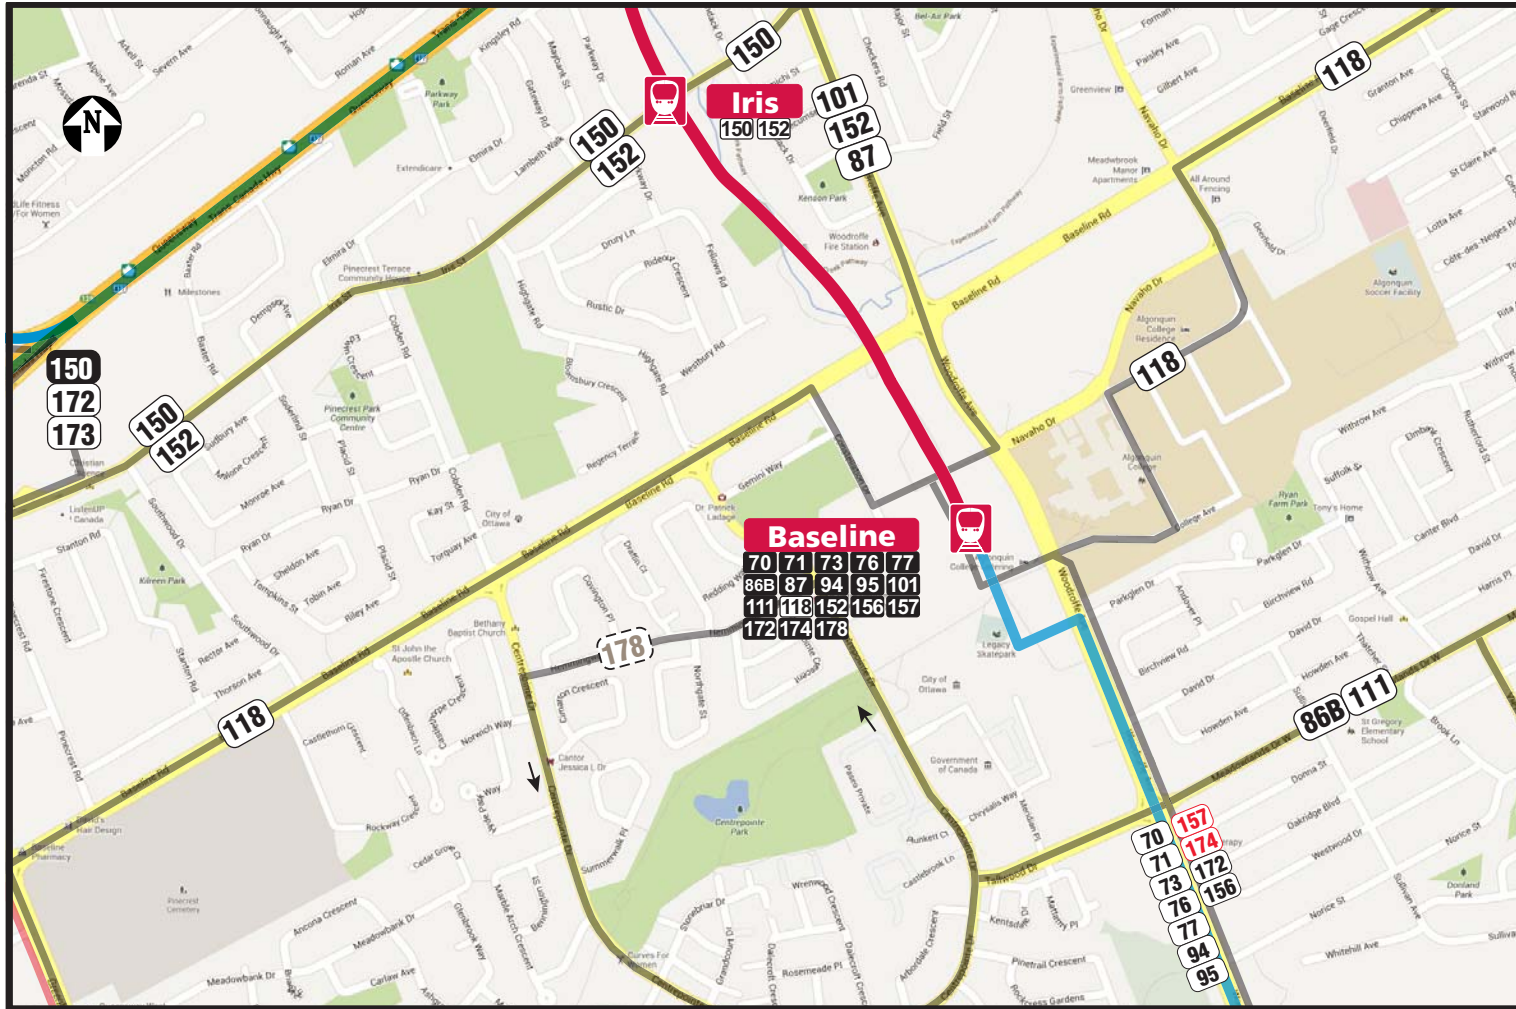

Western LRT Preliminary Service Plans Plans de service préliminaires du TLR ouest

Western LRT Preliminary Service Plans

Plans de service préliminaires du TLR ouest

Western LRT Preliminary Service Plans

Plans de service préliminaires du TLR ouest

Western LRT Preliminary Service Plans Plans de service préliminaires du TLR ouest

Western LRT Preliminary Service Plans Plans de service préliminaires du TLR ouest

Monday-Friday	5:00-6:30	6:30-9:00	9:00-14:45	14:45-18:00	18:00-21:30	21:30-23:00	23:00-1:00
	every 8 minutes	every 3 minutes except every 6 minutes from Baseline to Lincoln Fields	every 5 minutes	every 4 minutes	every 5 minutes	every 8 minutes	every 15 minutes
Saturday	6:00-19:00			19:00-2:00			
	every 5 minutes			every 8 minutes			
Sunday	8:00-19:00			19:00-23:00			
	every 5 minutes			every 10 minutes			
21:30-2:00							
every 8 minutes (Friday only)							

Lundi-vendredi	5h00-6h30	6h30-9h00	9h00-14h45	14h45-18h00	18h00-21h30	21h30-23h00	23h00-1h00
	chaque 8 minutes	chaque 3 minutes sauf chaque 6 minutes de Baseline à Lincoln Fields	chaque 5 minutes	chaque 4 minutes	chaque 5 minutes	chaque 8 minutes	chaque 15 minutes
Samedi	6h00-19h00			19h00-2h00			
	chaque 5 minutes			chaque 8 minutes			
Dimanche	8h00-19h00			19h00-23h00			
	chaque 5 minutes			chaque 10 minutes			
21h30-2h00							
chaque 8 minutes (vendredi seulement)							