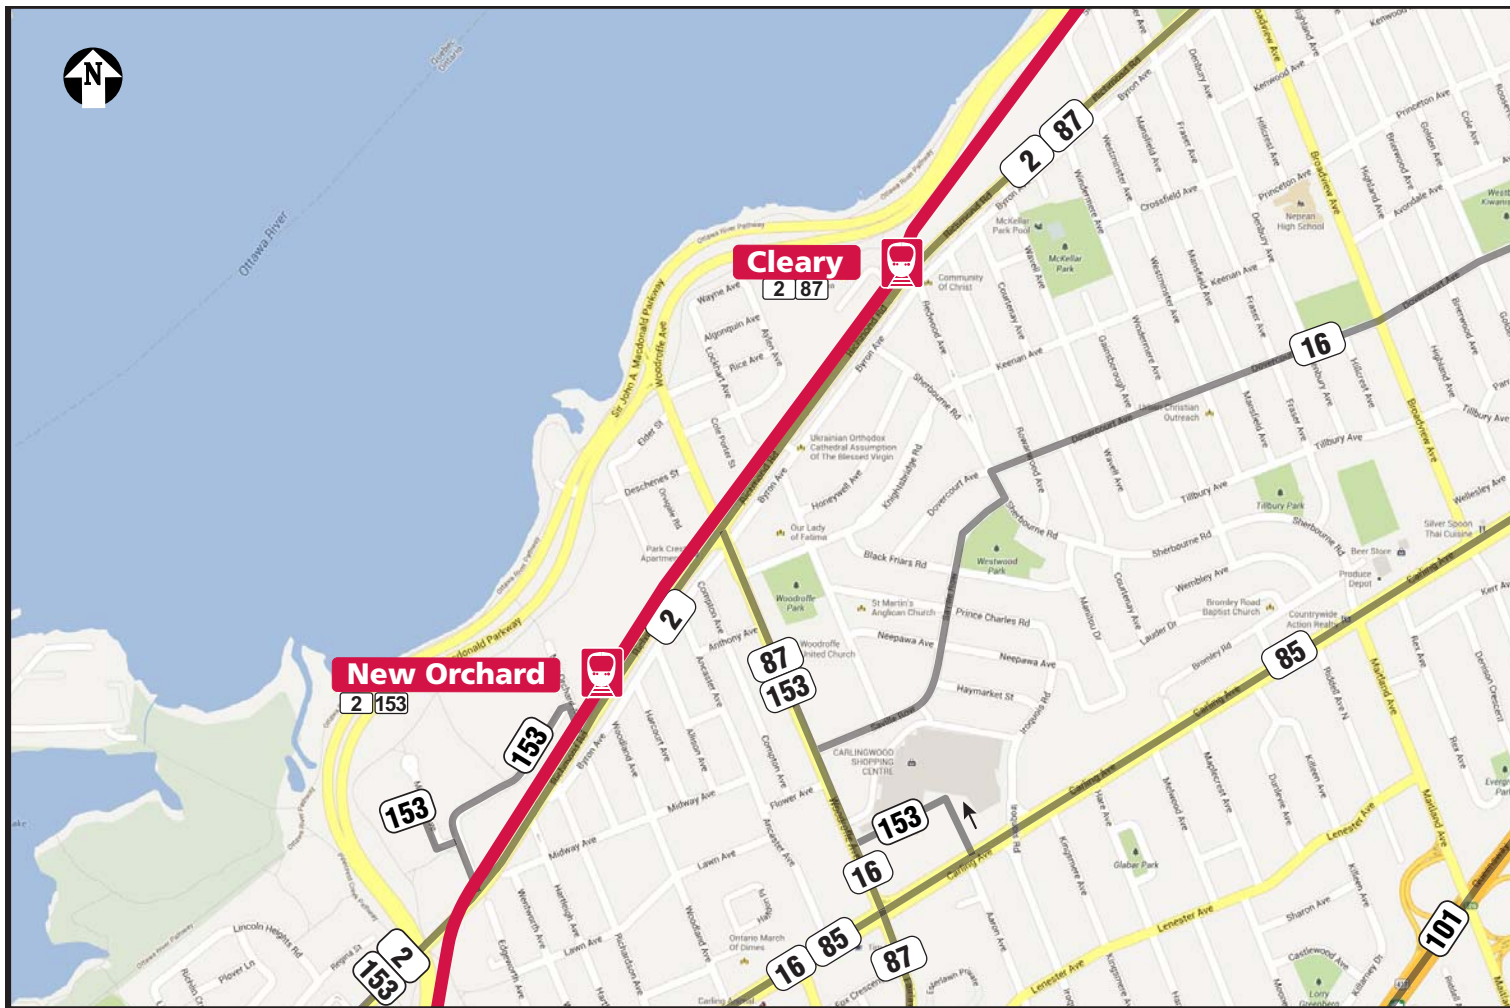

Western LRT Preliminary Service Plans Plans de service préliminaires du TLR ouest

Western LRT Preliminary Service Plans

Plans de service préliminaires du TLR ouest

Western LRT Preliminary Service Plans

Plans de service préliminaires du TLR ouest

Western LRT Preliminary Service Plans Plans de service préliminaires du TLR ouest

Western LRT Preliminary Service Plans Plans de service préliminaires du TLR ouest

Monday-Friday	5:00-6:30	6:30-9:00	9:00-14:45	14:45-18:00	18:00-21:30	21:30-23:00	23:00-1:00
	every 8 minutes	every 3 minutes except every 6 minutes from Baseline to Lincoln Fields	every 5 minutes	every 4 minutes	every 5 minutes	every 8 minutes	every 15 minutes
Saturday	6:00-19:00			19:00-2:00			
	every 5 minutes			every 8 minutes			
Sunday	8:00-19:00			19:00-23:00			
	every 5 minutes			every 10 minutes			
21:30-2:00							
every 8 minutes (Friday only)							

Lundi-vendredi	5h00-6h30	6h30-9h00	9h00-14h45	14h45-18h00	18h00-21h30	21h30-23h00	23h00-1h00
	chaque 8 minutes	chaque 3 minutes sauf chaque 6 minutes de Baseline à Lincoln Fields	chaque 5 minutes	chaque 4 minutes	chaque 5 minutes	chaque 8 minutes	chaque 15 minutes
Samedi	6h00-19h00			19h00-2h00			
	chaque 5 minutes			chaque 8 minutes			
Dimanche	8h00-19h00			19h00-23h00			
	chaque 5 minutes			chaque 10 minutes			
21h30-2h00							
chaque 8 minutes (vendredi seulement)							