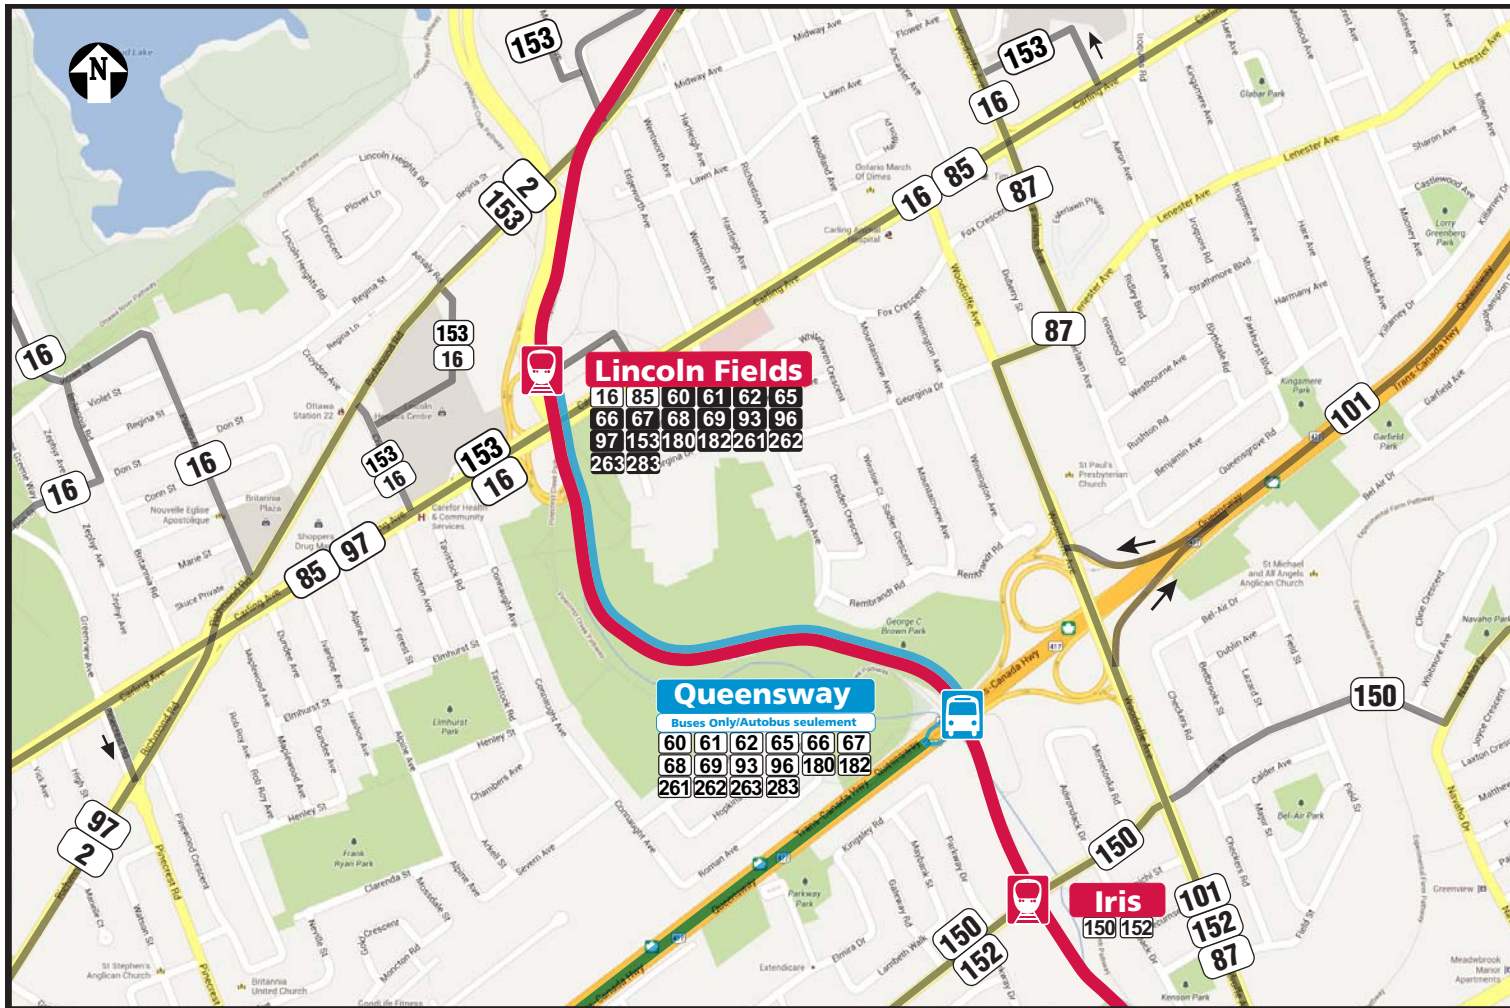

Western LRT Preliminary Service Plans Plans de service préliminaires du TLR ouest

Western LRT Preliminary Service Plans

Plans de service préliminaires du TLR ouest

Western LRT Preliminary Service Plans

Plans de service préliminaires du TLR ouest

Western LRT Preliminary Service Plans Plans de service préliminaires du TLR ouest

Western LRT Preliminary Service Plans Plans de service préliminaires du TLR ouest

Monday-Friday	5:00-6:30	6:30-9:00	9:00-14:45	14:45-18:00	18:00-21:30	21:30-23:00	23:00-1:00
	every 8 minutes	every 3 minutes except every 6 minutes from Baseline to Lincoln Fields	every 5 minutes	every 4 minutes	every 5 minutes	every 8 minutes	every 15 minutes
Saturday	6:00-19:00			19:00-2:00			
	every 5 minutes			every 8 minutes			
Sunday	8:00-19:00			19:00-23:00			
	every 5 minutes			every 10 minutes			
21:30-2:00							
every 8 minutes (Friday only)							

Lundi-vendredi	5h00-6h30	6h30-9h00	9h00-14h45	14h45-18h00	18h00-21h30	21h30-23h00	23h00-1h00
	chaque 8 minutes	chaque 3 minutes sauf chaque 6 minutes de Baseline à Lincoln Fields	chaque 5 minutes	chaque 4 minutes	chaque 5 minutes	chaque 8 minutes	chaque 15 minutes
Samedi	6h00-19h00			19h00-2h00			
	chaque 5 minutes			chaque 8 minutes			
Dimanche	8h00-19h00			19h00-23h00			
	chaque 5 minutes			chaque 10 minutes			
21h30-2h00							
chaque 8 minutes (vendredi seulement)							