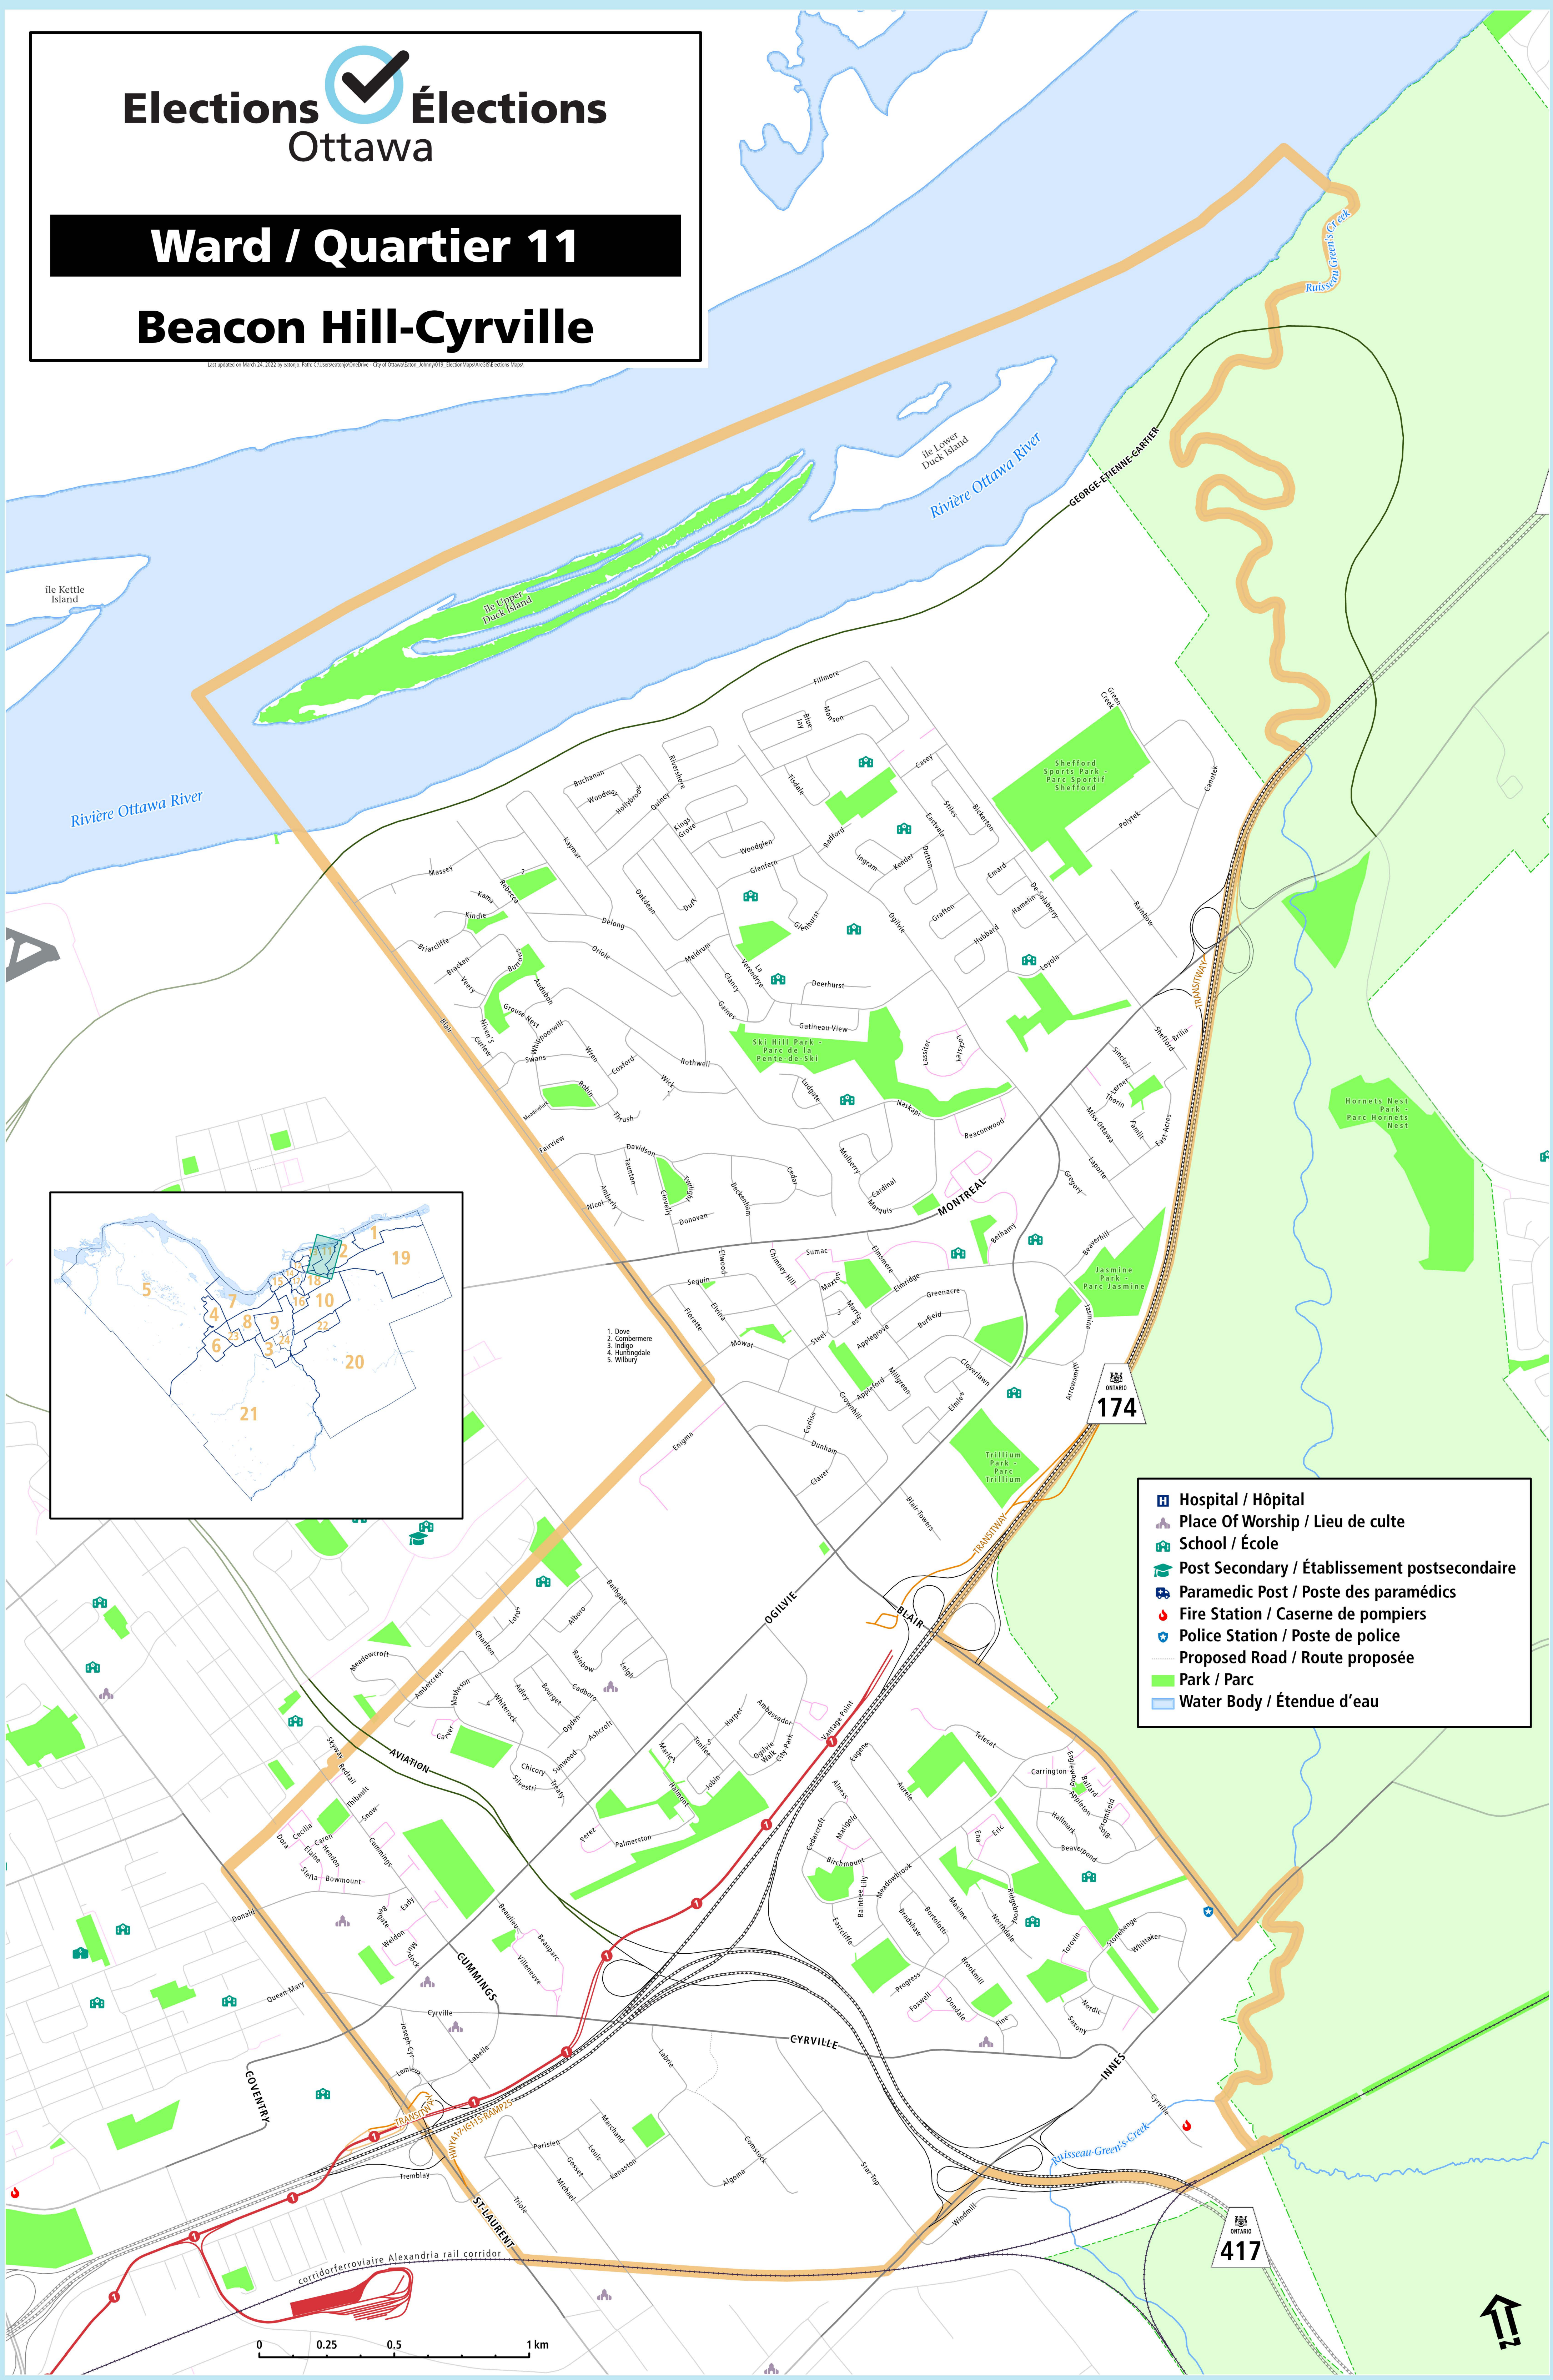

Ward / Quartier 11
Beacon Hill-Cyrville

	Hospital / Hôpital
	Place Of Worship / Lieu de culte
	School / École
	Post Secondary / Établissement postsecondaire
	Paramedic Post / Poste des paramédics
	Fire Station / Caserne de pompiers
	Police Station / Poste de police
	Proposed Road / Route proposée
	Park / Parc
	Water Body / Étendue d'eau