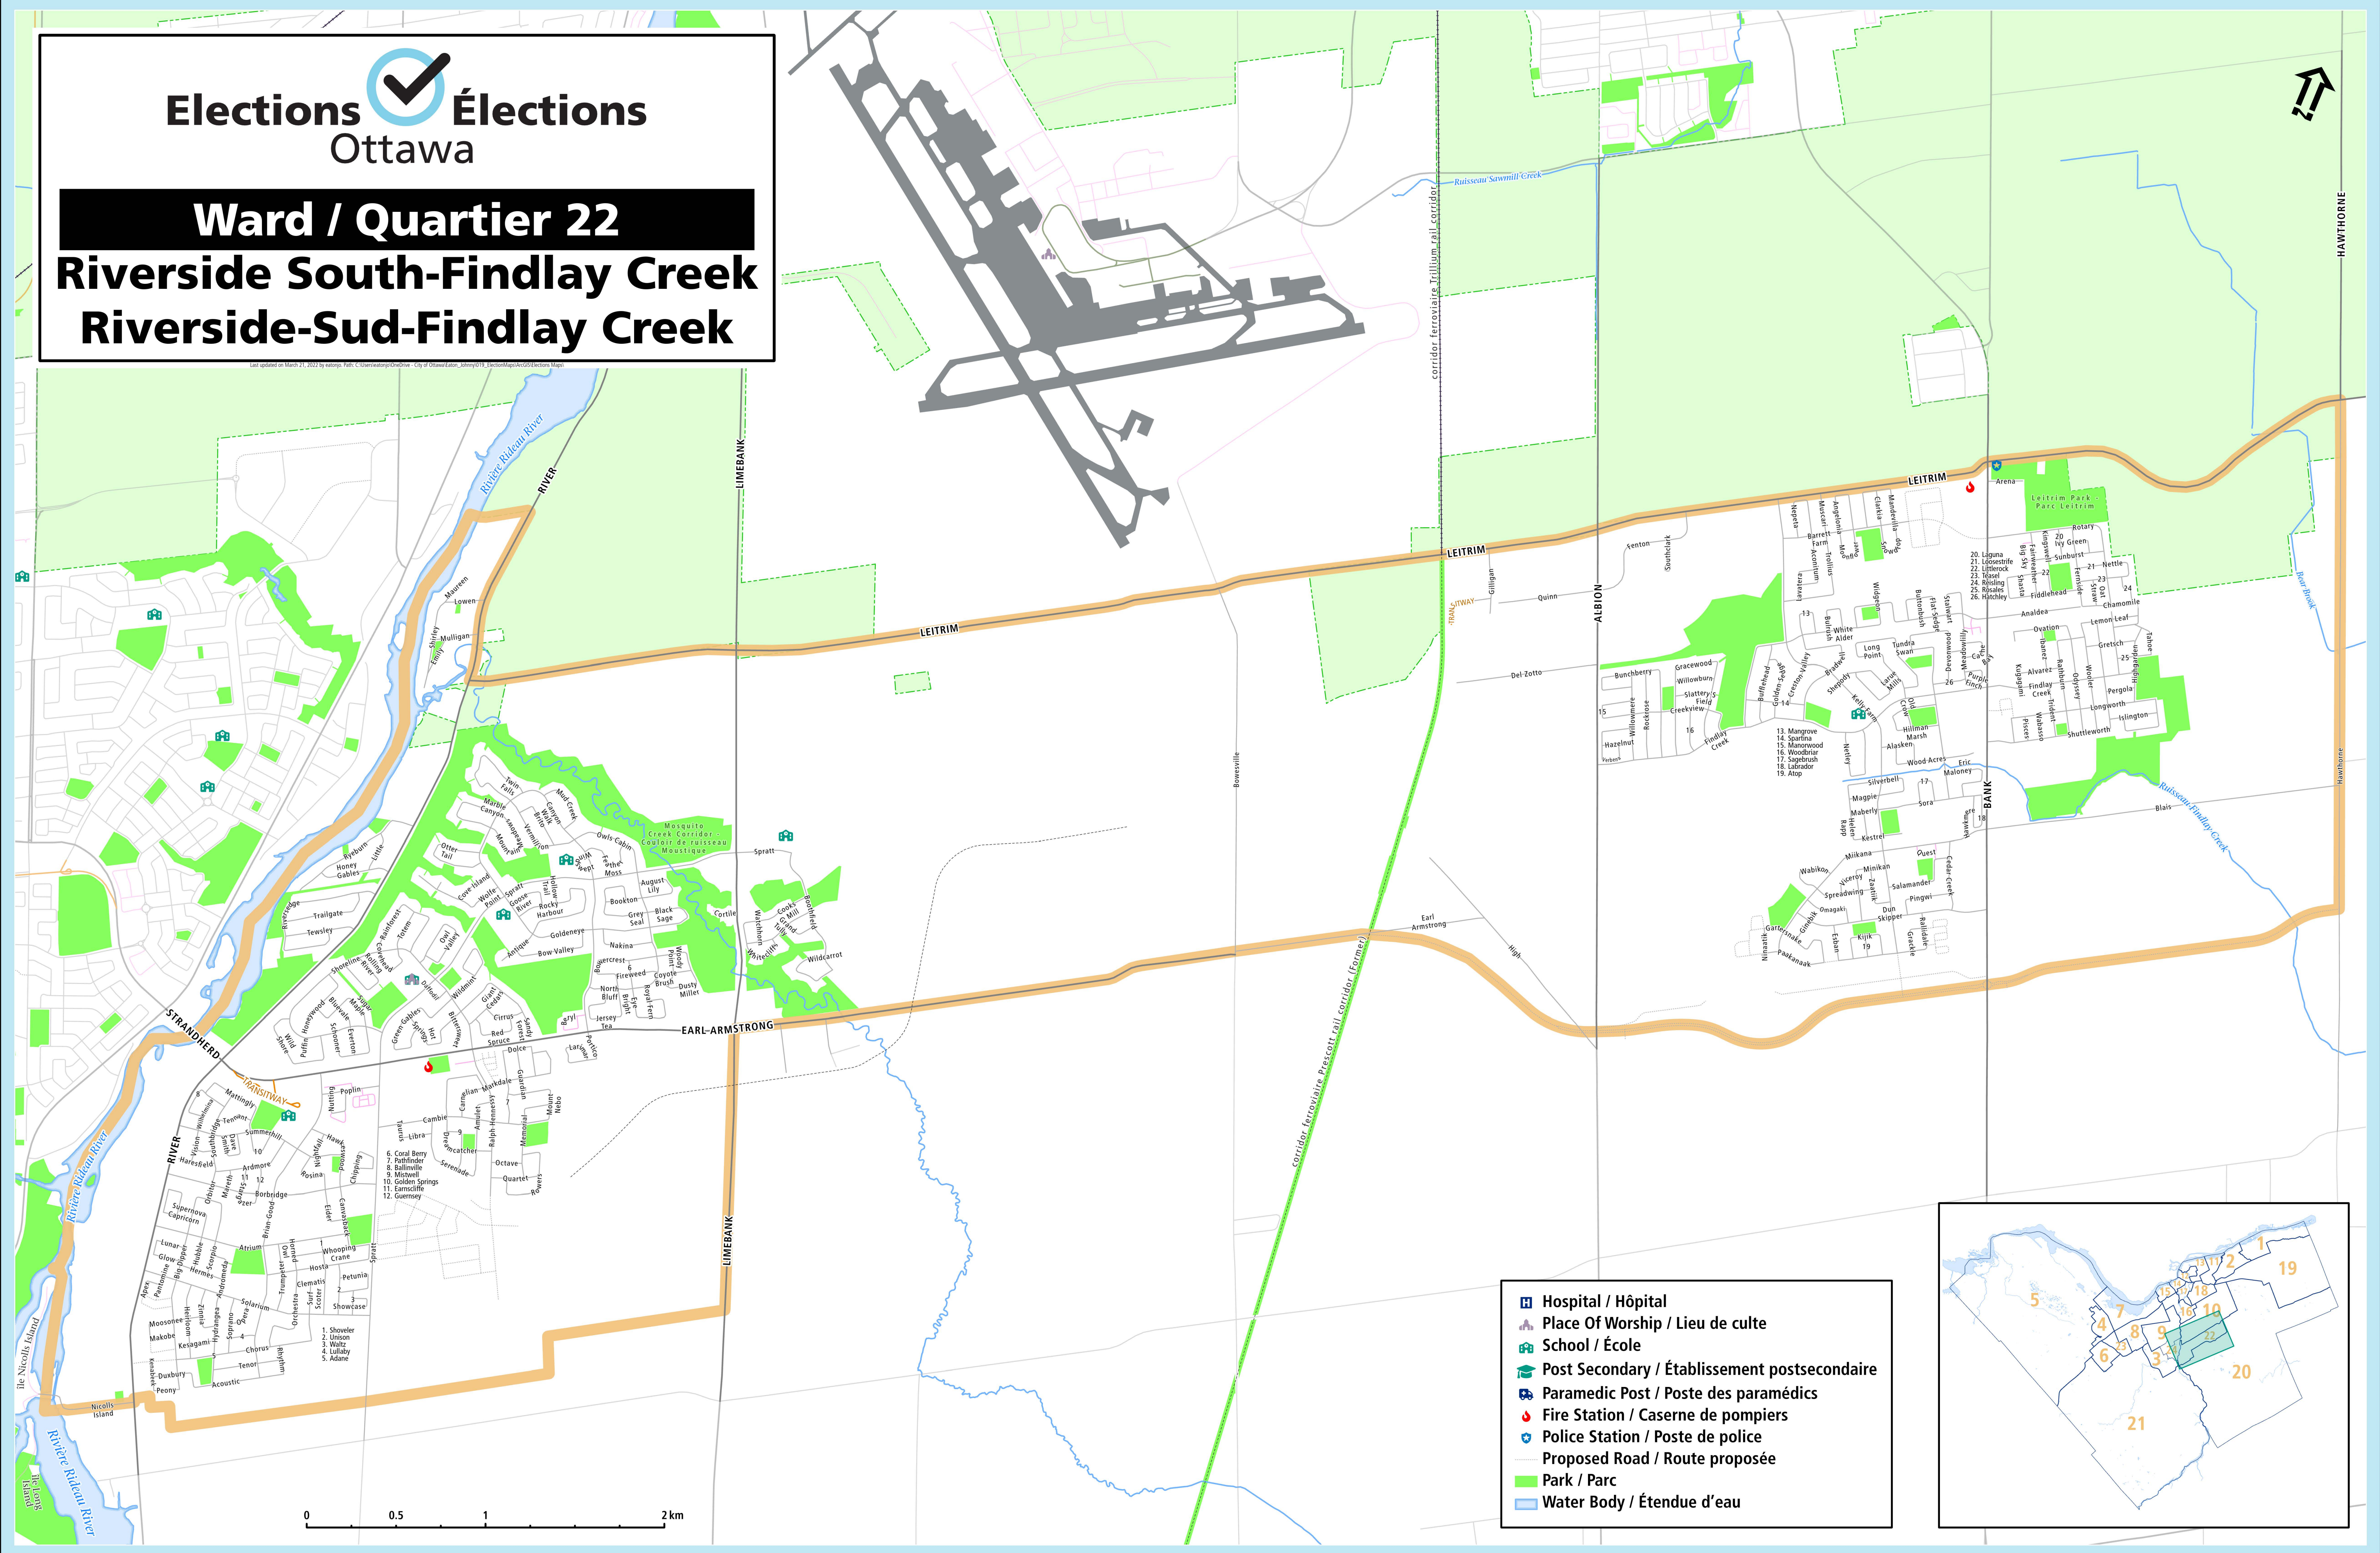

Ward / Quartier 22
Riverside South-Findlay Creek
Riverside-Sud-Findlay Creek

- Hospital / Hôpital
- Place Of Worship / Lieu de culte
- School / École
- Post Secondary / Établissement postsecondaire
- Paramedic Post / Poste des paramédics
- Fire Station / Caserne de policiers
- Police Station / Poste de policiers
- Proposed Road / Route proposée
- Park / Parc
- Water Body / Étendue d'eau