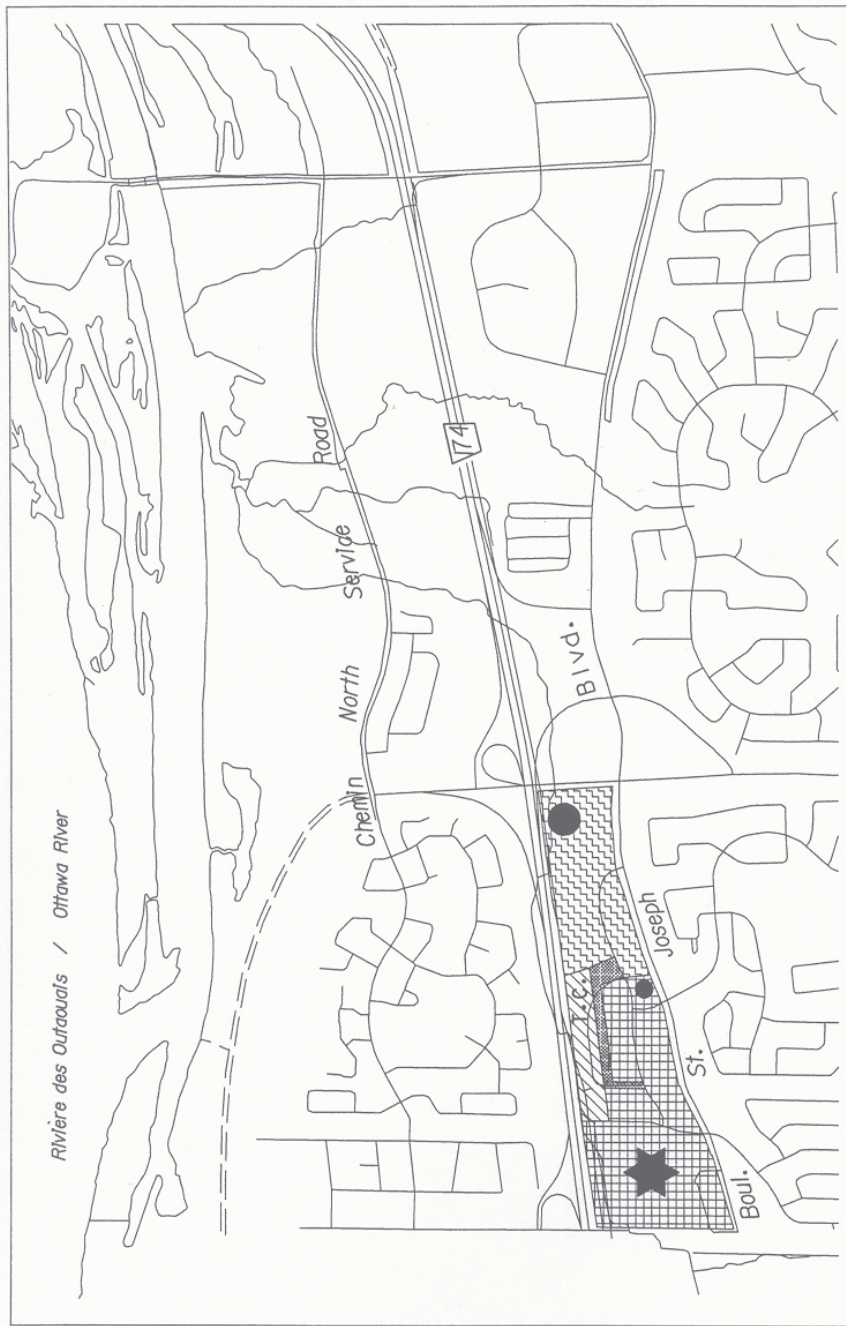

Rivière des Outaouais / Ottawa River

Regional Shopping Centre

Town Centre

Business District

Major Commercial

Urban Residential

Open Space

Special Residential Height Exceptions

SCHEDULE A-1

ORLEANS TOWN CENTRE

EXCERPT FROM
SCHEDULE A

CUMBERLAND URBAN OFFICIAL PLAN
LAND USE DESIGNATIONS