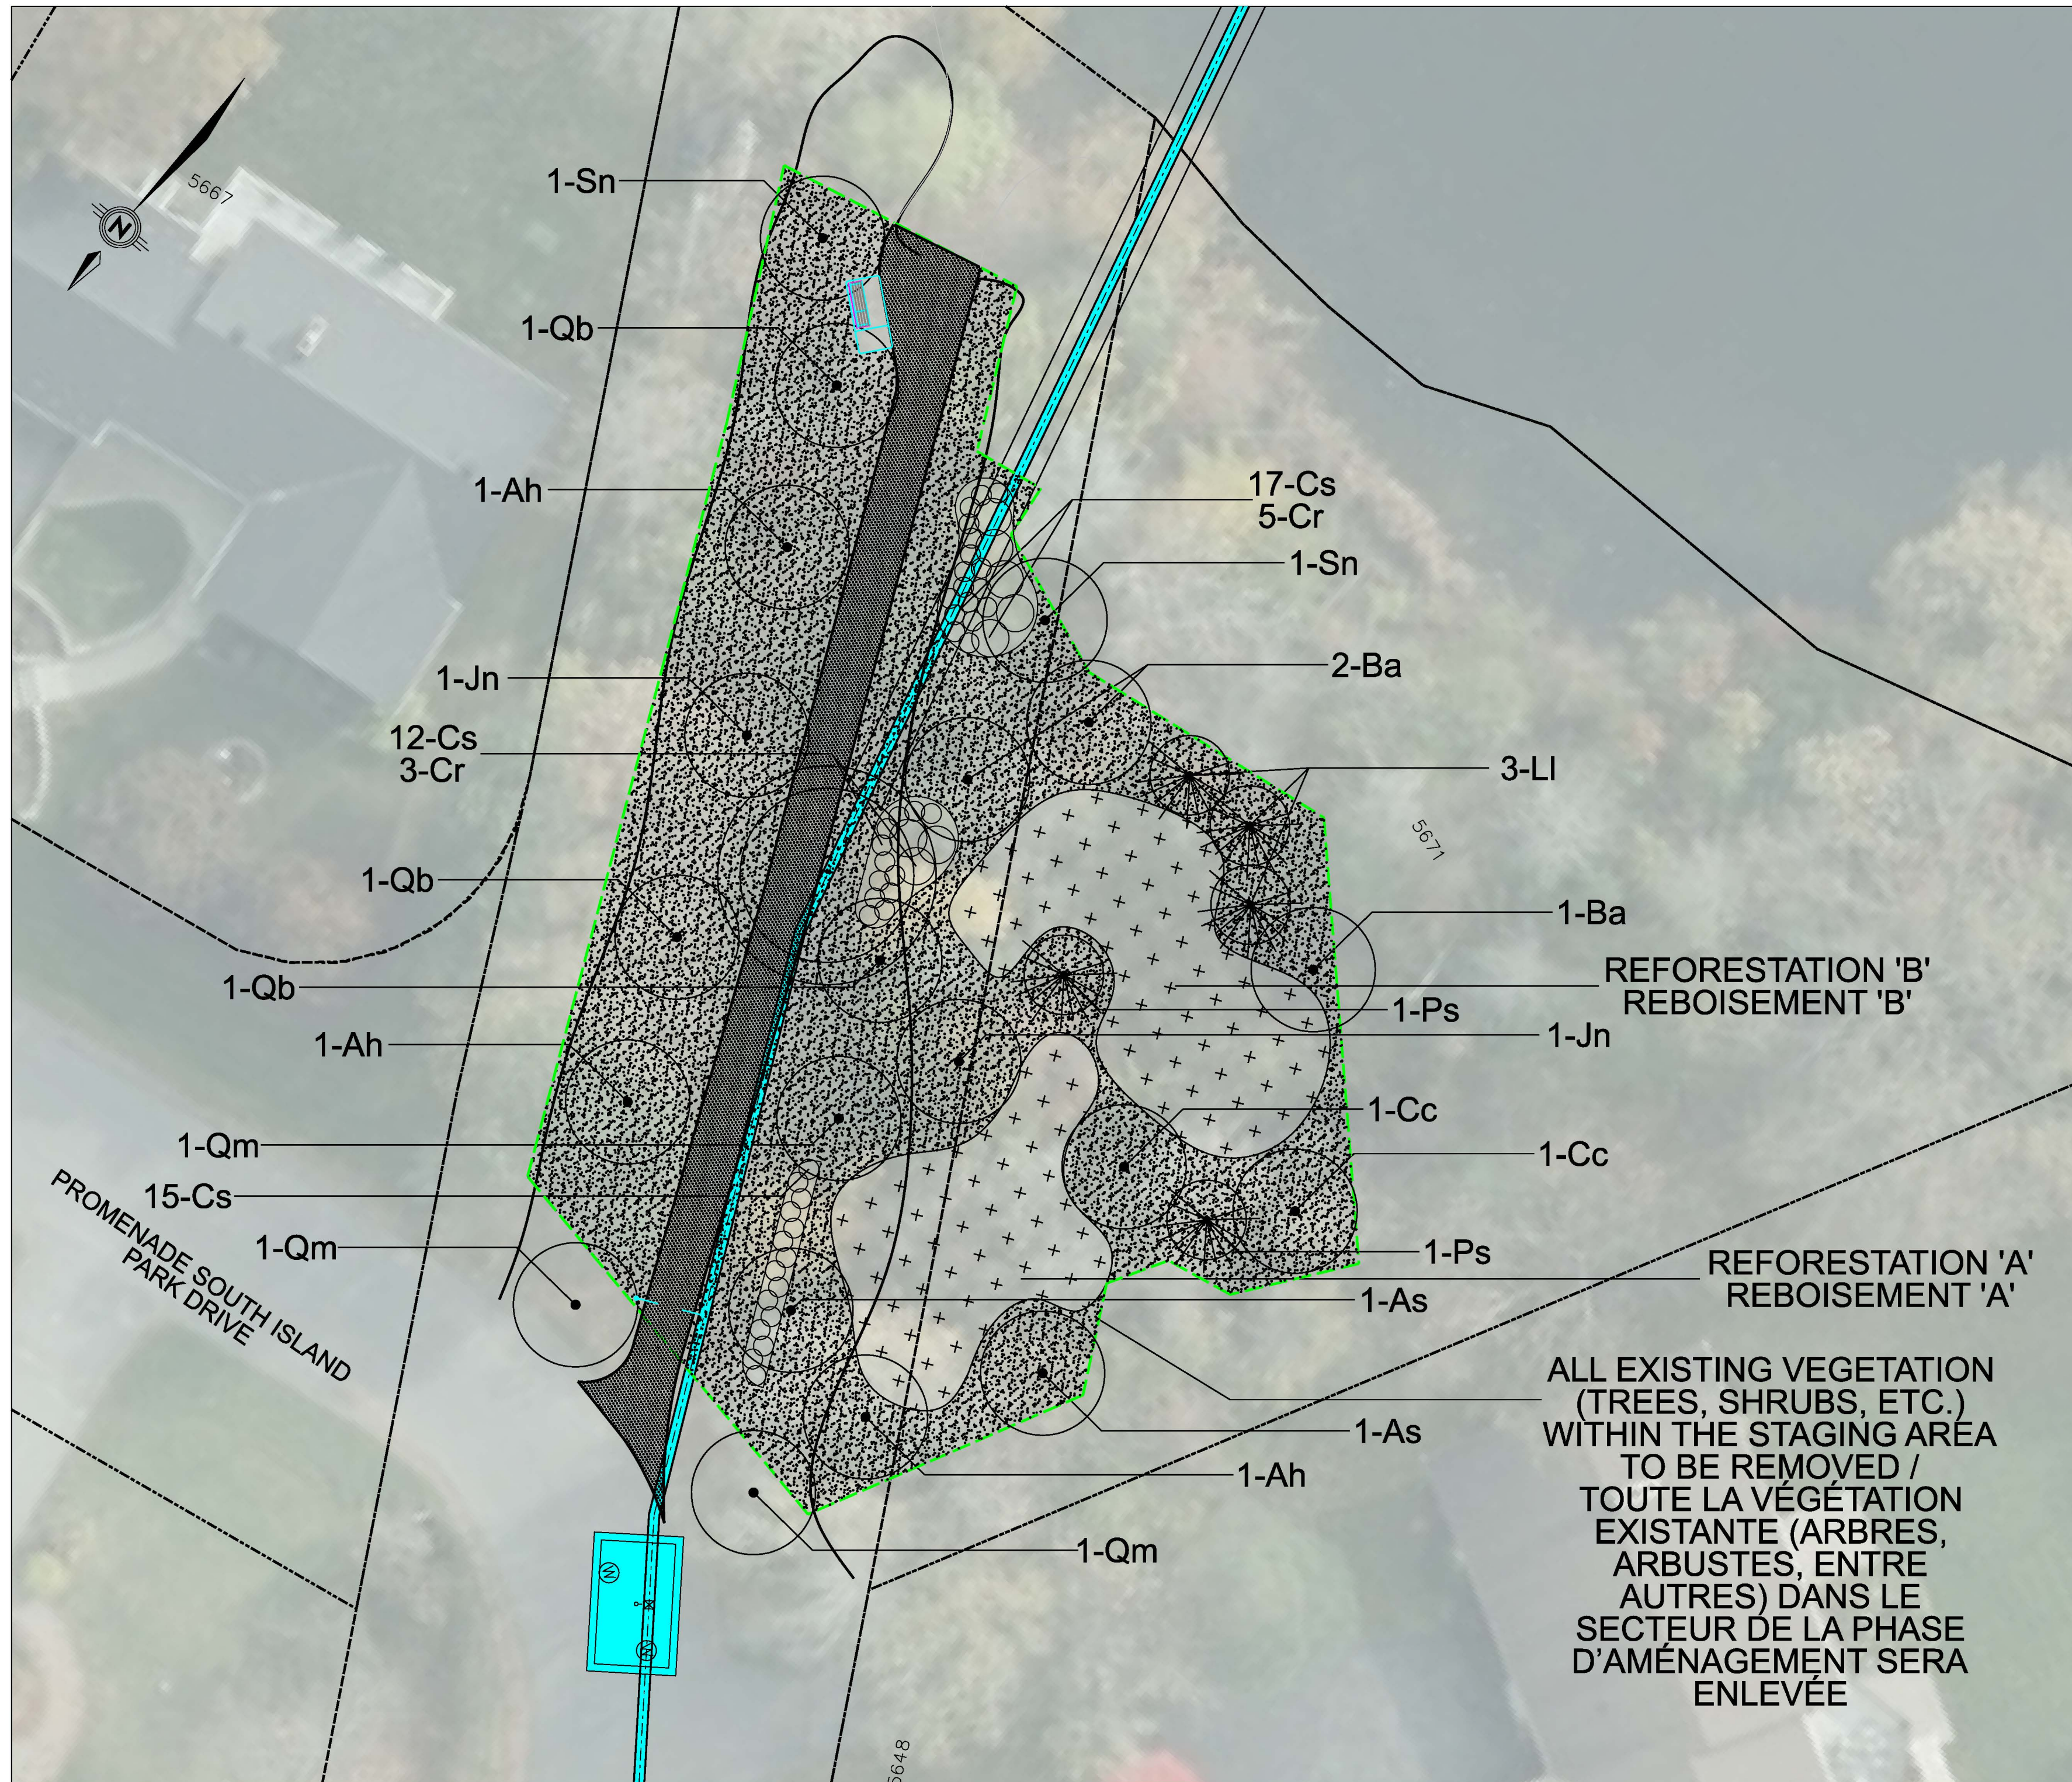

# BARNEY MCCARNEY LANDING – DÉBARCADÈRE BARNEY MCCARNEY

PLANT LIST - BARNEY MCCARNEY LANDING					
KEY	QTY	BOTANICAL NAME	COMMON NAME	CAL / HT.	CONDITION / REMARKS
<b>DECIDUOUS + CONIFEROUS TREES - CALIPER / HEIGHT</b>					
Ah	3	Aesculus hippocastanum	HORSE CHESTNUT	50 mm CAL	WIRE BASKET
As	2	Acer saccharinum	SILVER MAPLE	50 mm CAL	WIRE BASKET
Ba	3	Betula alleghaniensis	YELLOW BIRCH	50 mm CAL	WIRE BASKET
Cc	2	Carya cordiformis	BITTERNUT HICKORY	50 mm CAL	WIRE BASKET
Jn	2	Juglans nigra	BLACK WALNUT	50 mm CAL	WIRE BASKET
LI	3	Larix laricina	TAMARACK	200 cm HT	WIRE BASKET
Qb	3	Quercus bicolor	SWAMP WHITE OAK	50 mm CAL	WIRE BASKET
Qm	3	Quercus macrocarpa	BURR OAK	50 mm CAL	WIRE BASKET
Ps	2	Pinus strobus	WHITE PINE	200 cm HT	WIRE BASKET
Sn	2	Salix nigra	BLACK WILLOW	50 mm CAL	WIRE BASKET
<b>DECIDUOUS SHRUBS</b>					
Cr	8	Cornus racemosa	GREY DOGWOOD	80 cm HT	CONTAINER
Cs	44	Cornus sericea	RED OSIER DOGWOOD	50 cm HT	CONTAINER