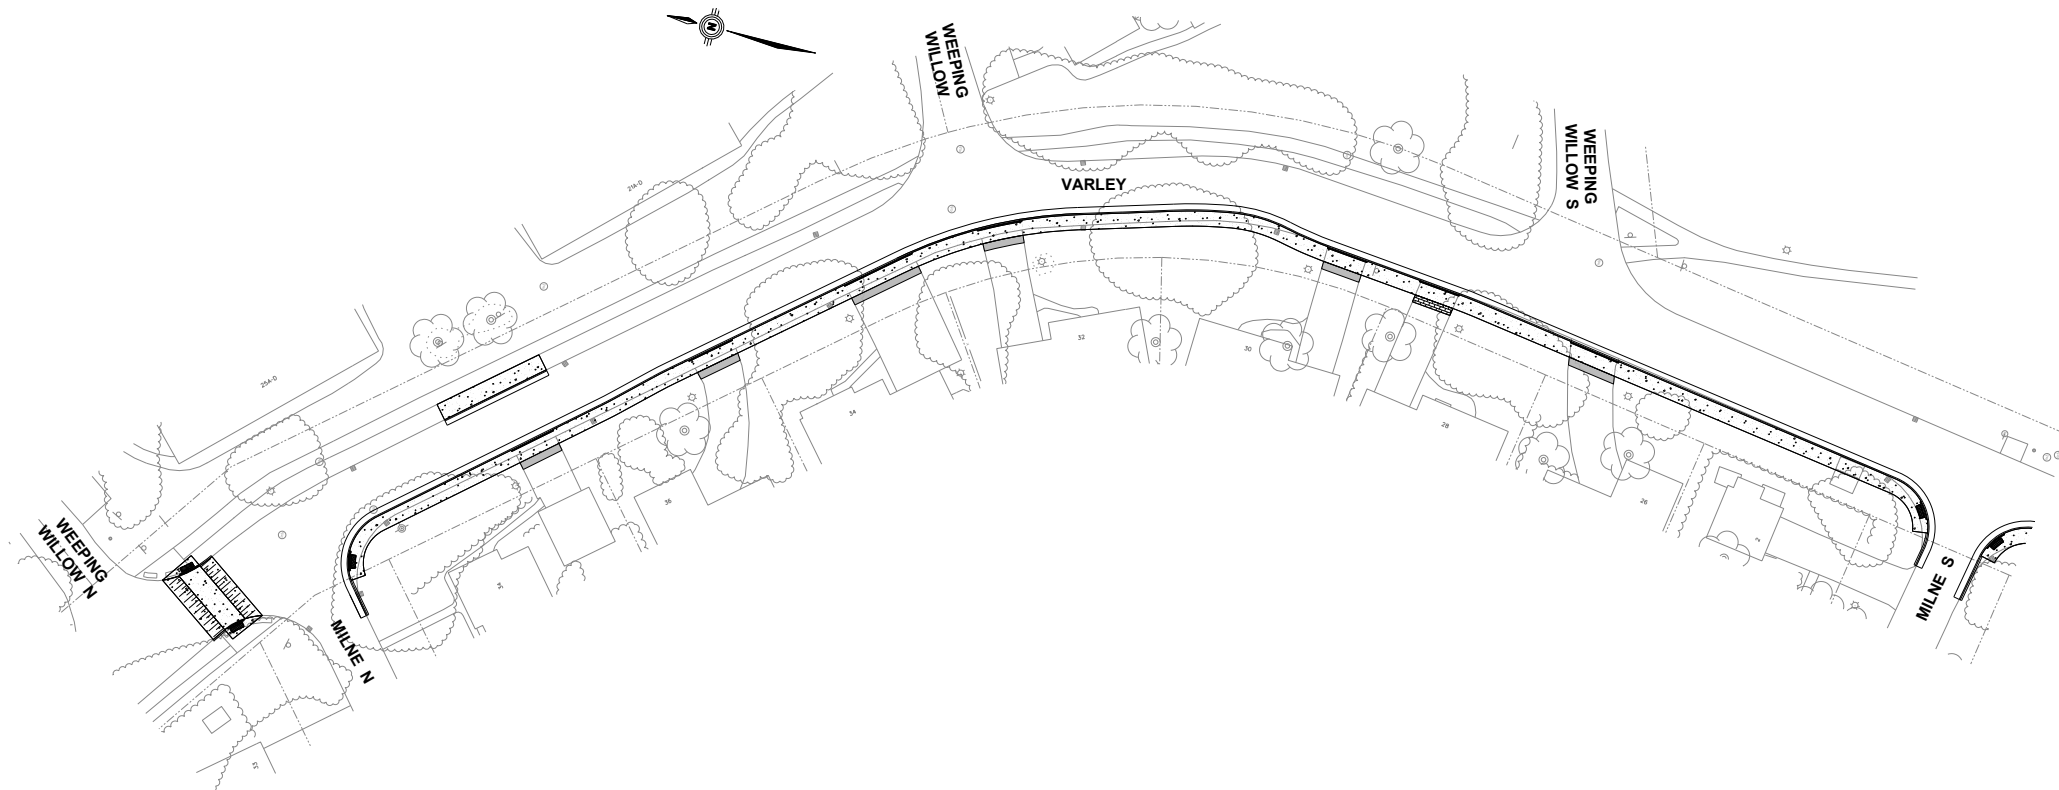

VARLEY, LEACOCK, TERON – CP000776

MAY / MAI 2024

VARLEY (WEST / OUEST)

VARLEY, LEACOCK, TERON – CP000776

MAY / MAI 2024

VARLEY (WEST / OUEST)

VARLEY, LEACOCK, TERON – CP000776

MAY / MAI 2024

VARLEY (EAST / EST)

VARLEY, LEACOCK, TERON – CP000776

MAY / MAI 2024

VARLEY (EAST / EST)

VARLEY, LEACOCK, TERON – CP000776

MAY / MAI 2024

LEACOCK

VARLEY, LEACOCK, TERON – CP000776

MAY / MAI 2024

LEACOCK

VARLEY, LEACOCK, TERON – CP000776

MAY / MAI 2024

LEACOCK

SANDWELL GREEN

PARKWAY

VARLEY, LEACOCK, TERON – CP000776

MAY / MAI 2024

TERON