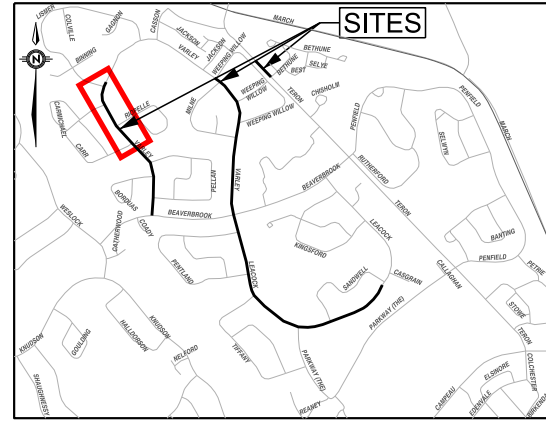

VARLEY, LEACOCK, TERON – CP000776

MAY / MAI 2024

VARLEY (WEST / OUEST)

VARLEY, LEACOCK, TERON – CP000776

MAY / MAI 2024

VARLEY (WEST / OUEST)

VARLEY, LEACOCK, TERON – CP000776

MAY / MAI 2024

VARLEY (EAST / EST)

VARLEY, LEACOCK, TERON – CP000776

MAY / MAI 2024

VARLEY (EAST / EST)

VARLEY, LEACOCK, TERON – CP000776

MAY / MAI 2024

LEACOCK

VARLEY, LEACOCK, TERON – CP000776

MAY / MAI 2024

LEACOCK

VARLEY, LEACOCK, TERON – CP000776

MAY / MAI 2024

LEACOCK

SANDWELL GREEN

PARKWAY

VARLEY, LEACOCK, TERON – CP000776