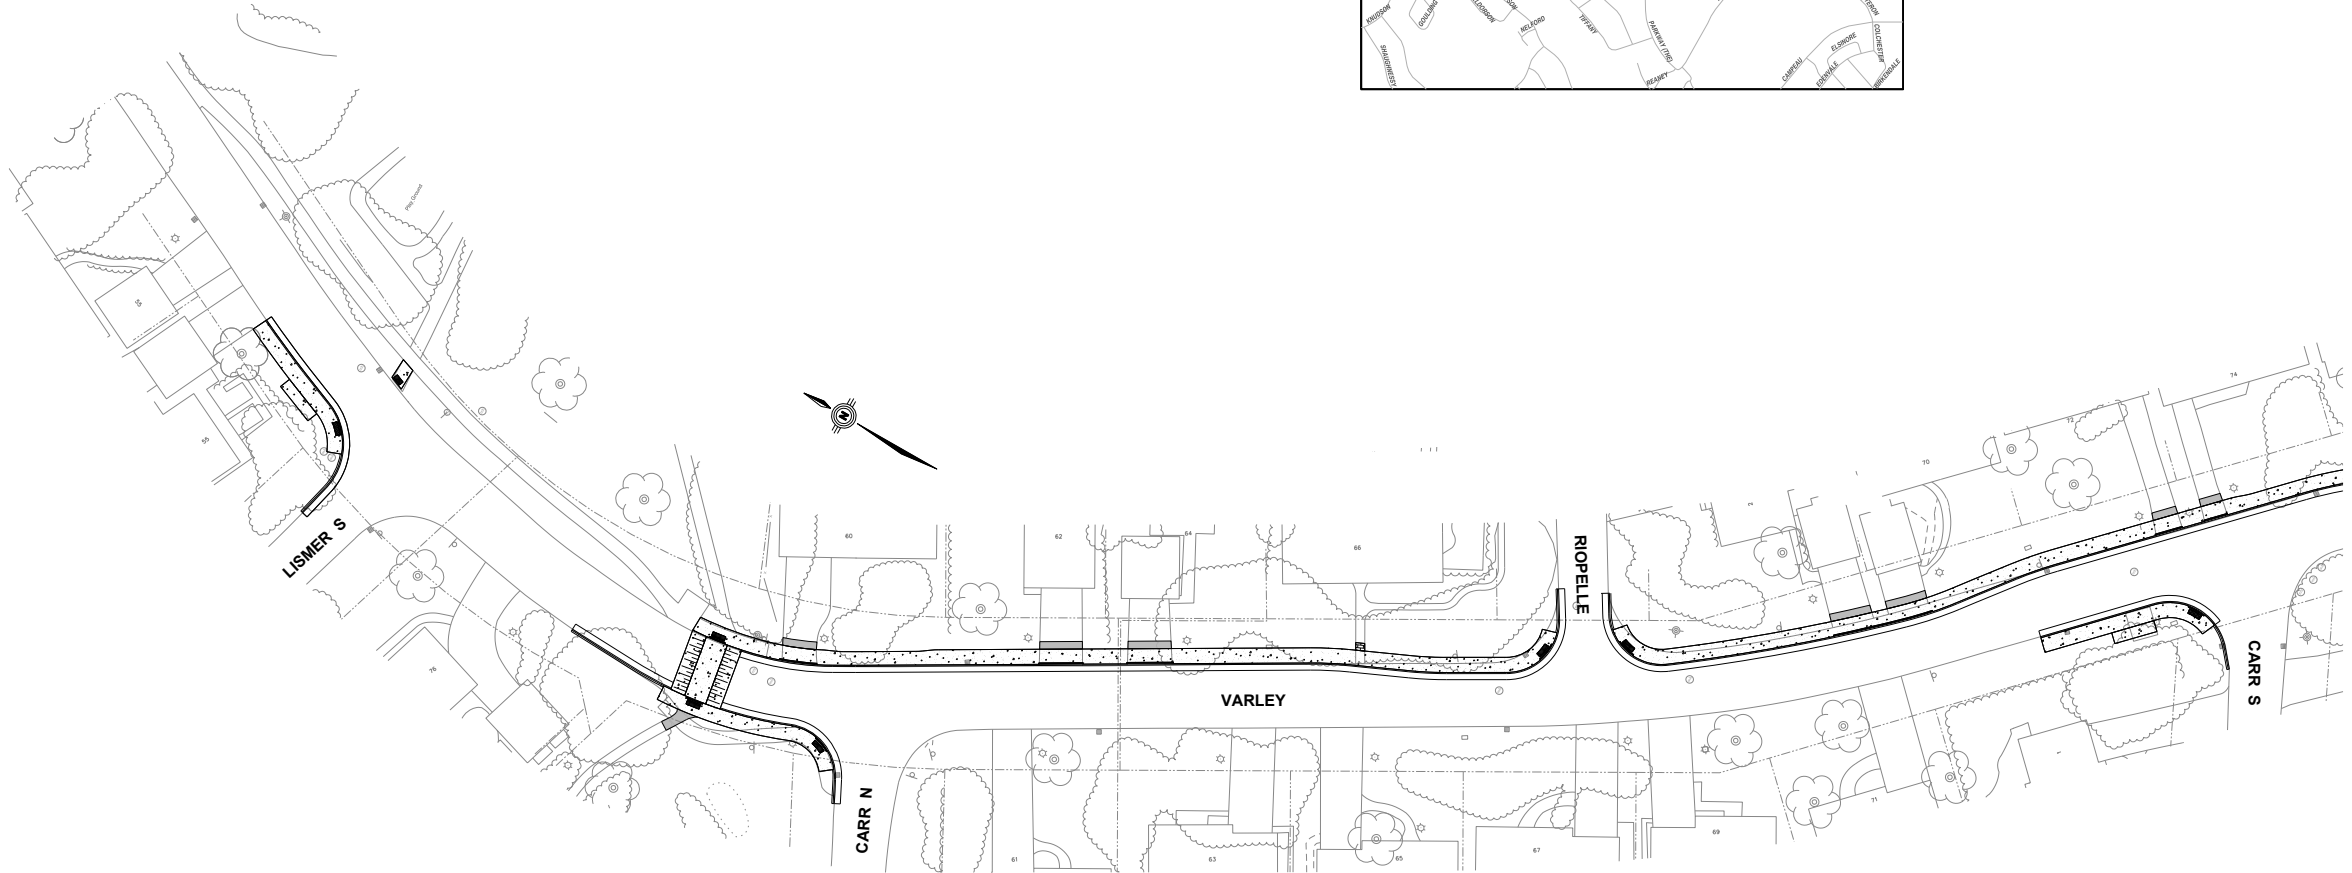

VARLEY, LEACOCK, TERON – CP000776

MAY / MAI 2024

VARLEY (WEST / OUEST)

VARLEY, LEACOCK, TERON – CP000776

MAY / MAI 2024

VARLEY (WEST / OUEST)

VARLEY, LEACOCK, TERON – CP000776

MAY / MAI 2024

VARLEY (EAST / EST)

VARLEY, LEACOCK, TERON – CP000776

MAY / MAI 2024

VARLEY (EAST / EST)

VARLEY, LEACOCK, TERON – CP000776

MAY / MAI 2024

LEACOCK

VARLEY, LEACOCK, TERON – CP000776

MAY / MAI 2024

LEACOCK

VARLEY, LEACOCK, TERON – CP000776

MAY / MAI 2024

LEACOCK

SANDWELL GREEN

PARKWAY

VARLEY, LEACOCK, TERON – CP000776

MAY / MAI 2024

TERON