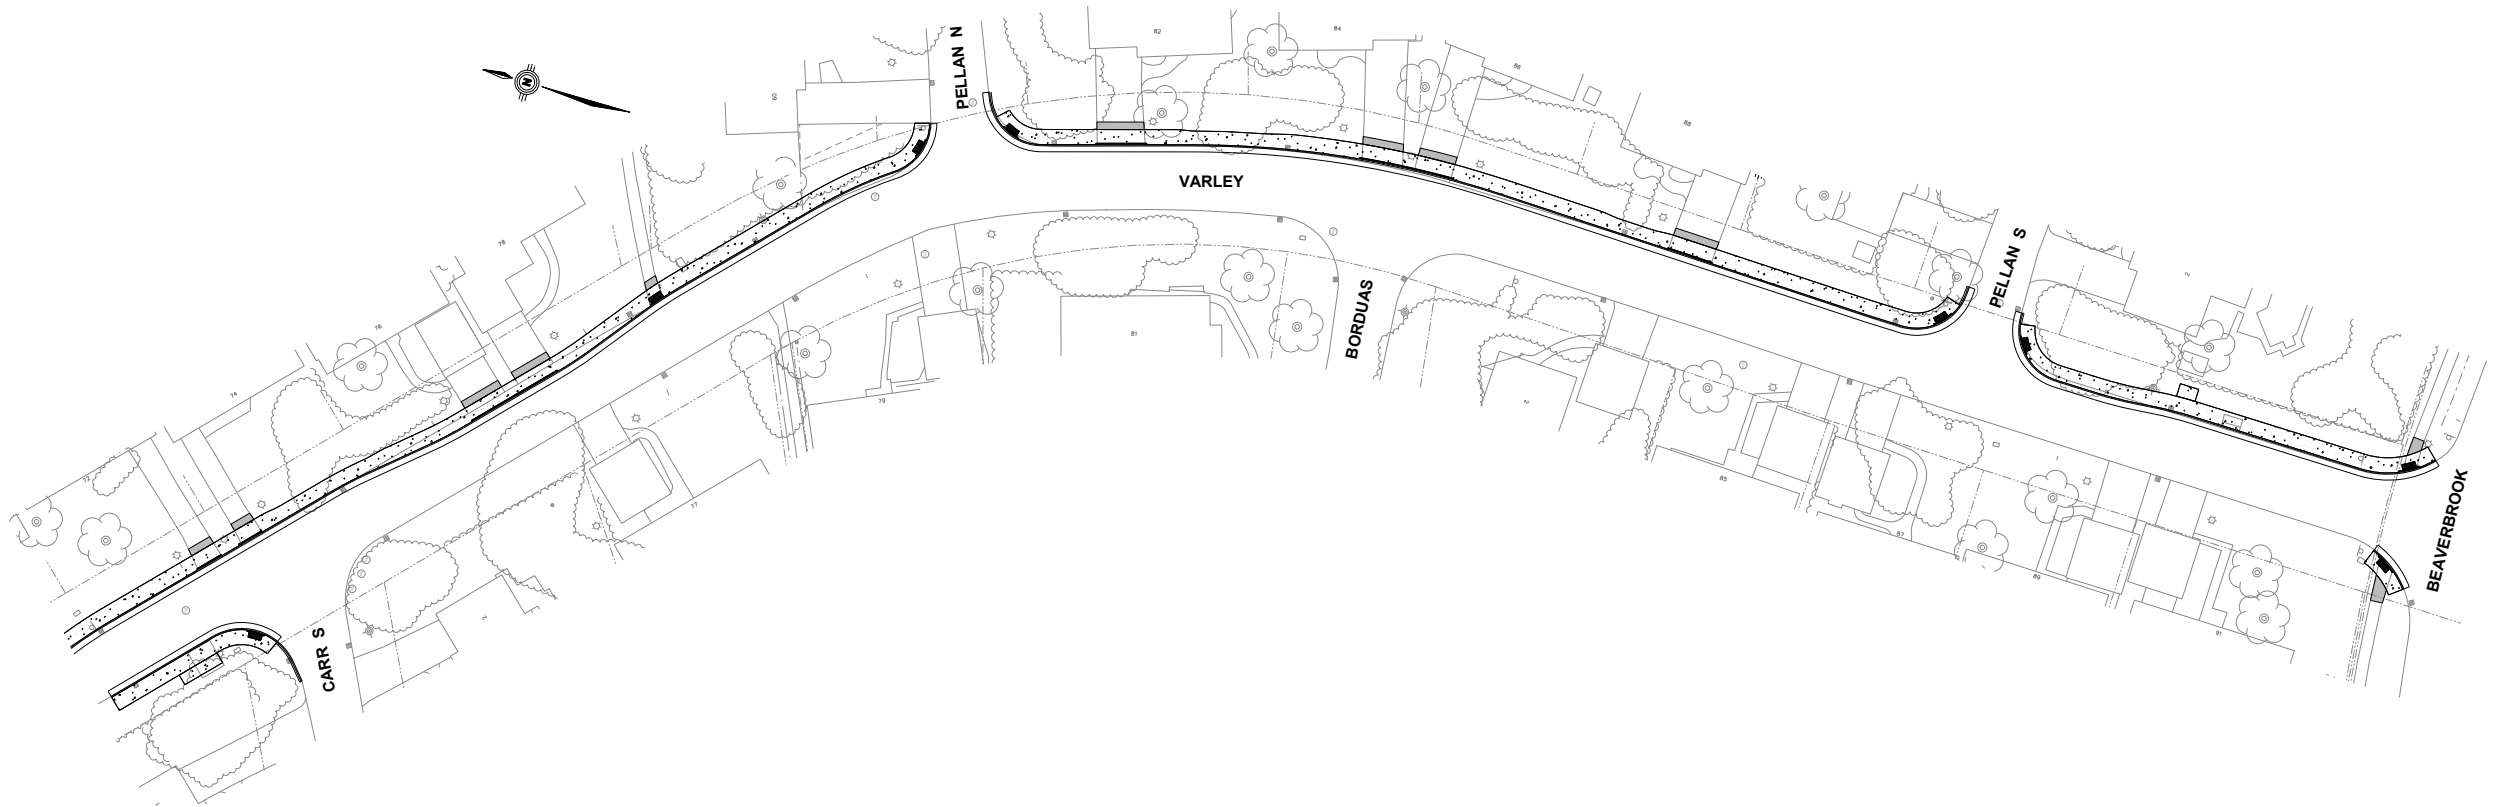

VARLEY, LEACOCK, TERON – CP000776

MAY / MAI 2024

VARLEY (WEST / OUEST)

VARLEY, LEACOCK, TERON – CP000776

MAY / MAI 2024

VARLEY (WEST / OUEST)

VARLEY, LEACOCK, TERON – CP000776

MAY / MAI 2024

VARLEY (EAST / EST)

VARLEY, LEACOCK, TERON – CP000776

MAY / MAI 2024

VARLEY (EAST / EST)

VARLEY, LEACOCK, TERON – CP000776

MAY / MAI 2024

LEACOCK

VARLEY, LEACOCK, TERON – CP000776

MAY / MAI 2024

LEACOCK

VARLEY, LEACOCK, TERON – CP000776

MAY / MAI 2024

LEACOCK

SANDWELL GREEN

PARKWAY

VARLEY, LEACOCK, TERON – CP000776

MAY / MAI 2024

TERON