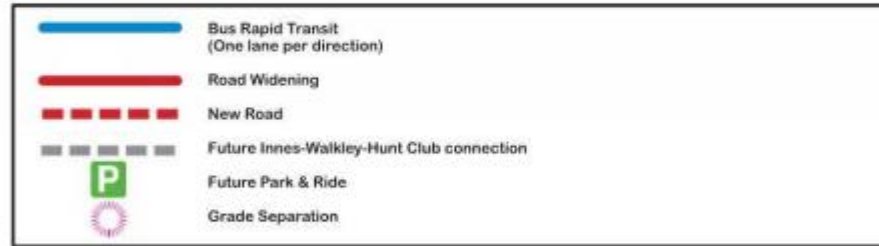

Option 5 – Renaud Extension and BRT off Navan