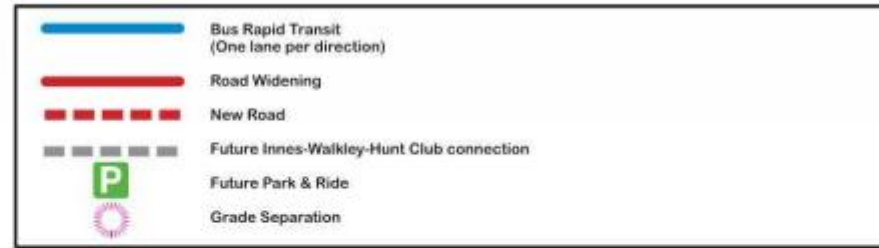

# Option 4 – Widen Navan / BRT off Navan