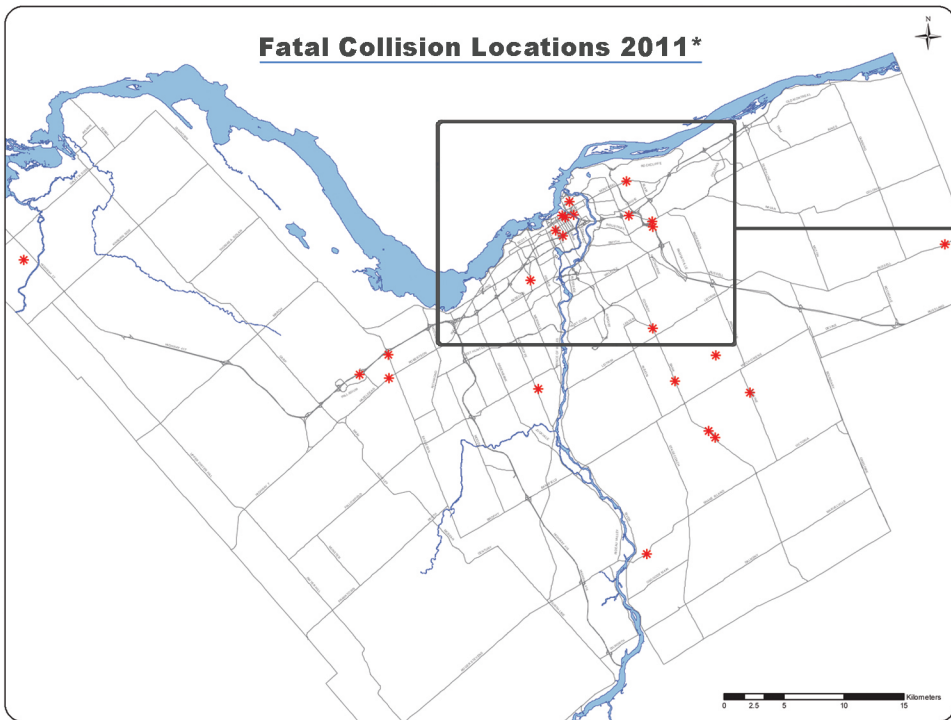

Fatal Collision Locations 2011*

* This map represents the 24 fatal collisions that occurred on the complete public road system within the City of Ottawa in 2011 and includes data from the Ottawa Police Service, the Ontario Provincial Police, and the Royal Canadian Mounted Police. The 24 fatal collisions involved 25 fatalities.