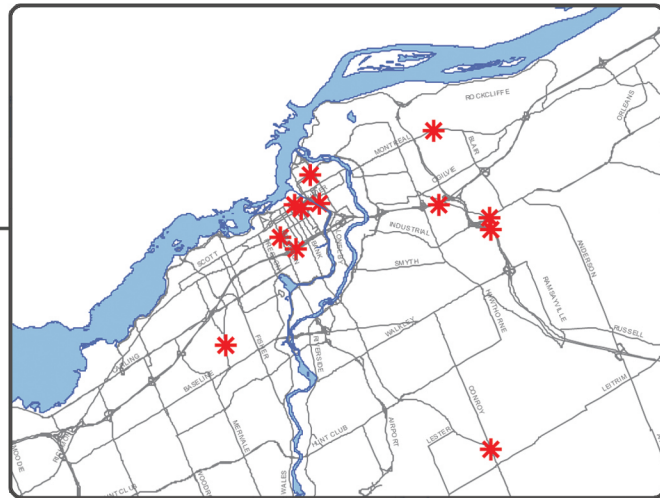

Fatal Collision Locations 2011*

* This map represents the 24 fatal collisions that occurred on the complete public road system within the City of Ottawa in 2011 and includes data from the Ottawa Police Service, the Ontario Provincial Police, and the Royal Canadian Mounted Police. The 24 fatal collisions involved 25 fatalities.