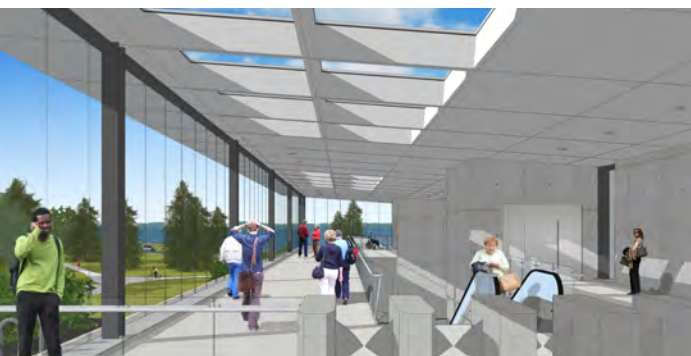

Cleary Station | Station Cleary

DAVID S McROBIE ARCHITECTS INC + grc architects